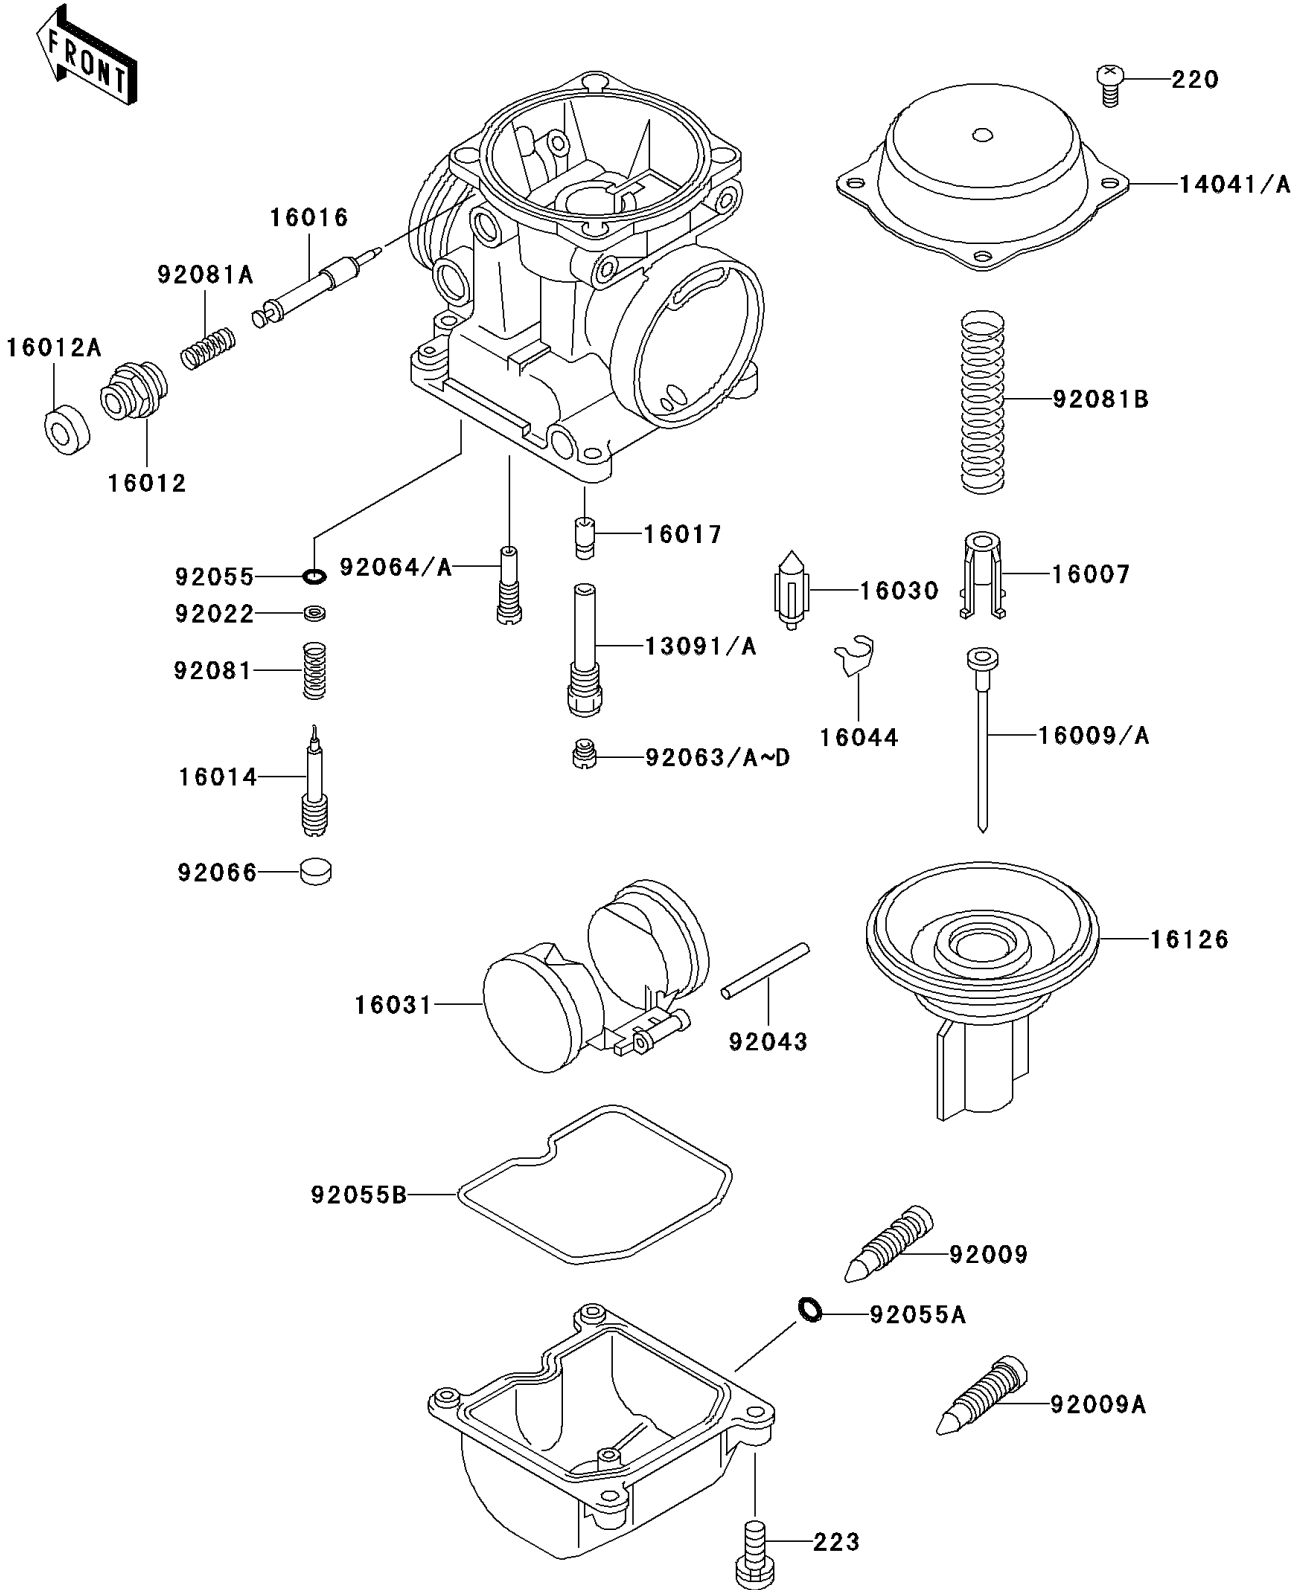

2003 Voyager XII PARTS DIAGRAM

Carburetor Parts

E1612

2003 Voyager XII PARTS LIST

Carburetor Parts

ITEM NAME	PART NUMBER	QUANTITY
TOP-CHAMBER,MIXING,OUTSIDE (Ref # 14041)	14041-1076	2
TOP-CHAMBER,MIXING,INSIDE (Ref # 14041A)	14041-1077	2
SEAT-SPRING,THROTTLE VALVE (Ref # 16007)	16007-1120	4
CAP-STARTER PLUNGER (Ref # 16012)	16012-1051	4
CAP-STARTER PLUNGER (Ref # 16012A)	16012-1052	4
SCREW-PILOT AIR (Ref # 16014)	16014-1054	4
PLUNGER,STARTER (Ref # 16016)	16016-1061	4
JET-NEEDLE (Ref # 16017)	16017-1316	4
VALVE-FLOAT (Ref # 16030)	16030-1007	4
FLOAT (Ref # 16031)	16031-1056	4
CLAMP,FLOAT VALVE (Ref # 16044)	16044-007	4
VALVE,VACUUM (Ref # 16126)	16126-1159	4
SCREW,DRAIN,M6X1.0 (Ref # 92009)	92009-1095	4
SCREW,DRAIN,M6X0.75 (Ref # 92009A)	92009-1551	4
WASHER,PLAIN (Ref # 92022)	92022-1003	4
PIN,FLOAT (Ref # 92043)	92043-1207	4
RING-O,PILOT ADJUST (Ref # 92055)	92055-1002	4
RING-O,DRAIN SCREW (Ref # 92055A)	92055-1053	4
RING-O,FLOAT CHAMBER (Ref # 92055B)	92055-1222	4
JET-MAIN,#110 (Ref # 92063)	92063-1007	4
JET-MAIN,#105 (Ref # 92063A)	92063-1009	4
JET-MAIN,#102 (Ref # 92063B)	92063-1115	4
JET-MAIN,#108 (Ref # 92063C)	92063-1116	4
JET-MAIN,#112 (Ref # 92063D)	92063-1117	4
JET-PILOT,#35 (Ref # 92064)	92064-1101	4
JET-PILOT,#38 (Ref # 92064A)	92064-1119	4
PLUG,PILOT AIR SCREW,6.9X2 (Ref # 92066)	92066-1051	4
SPRING,PILOT ADJUST SCREW (Ref # 92081)	92081-1002	4
SCREW-PAN-CROS (Ref # 220)	220B0408	15

2003 Voyager XII PARTS LIST

Carburetor Parts

ITEM NAME	PART NUMBER	QUANTITY
SCREW-PAN-WS-CROS (Ref # 223)	223C0416	16
SPRING,STARTER PLUNGER (Ref # 92081A)	92081-1761	4
SPRING,VACUUM VALVE (Ref # 92081B)	92081-1925	4
HOLDER,NEEDLE JET (Ref # 13091)	13091-1259	4
HOLDER,NEEDLE JET (Ref # 13091A)	13091-1463	4
NEEDLE-JET,N36G (Ref # 16009)	16009-1316	4
NEEDLE-JET,N36H (Ref # 16009A)	16009-1317	4