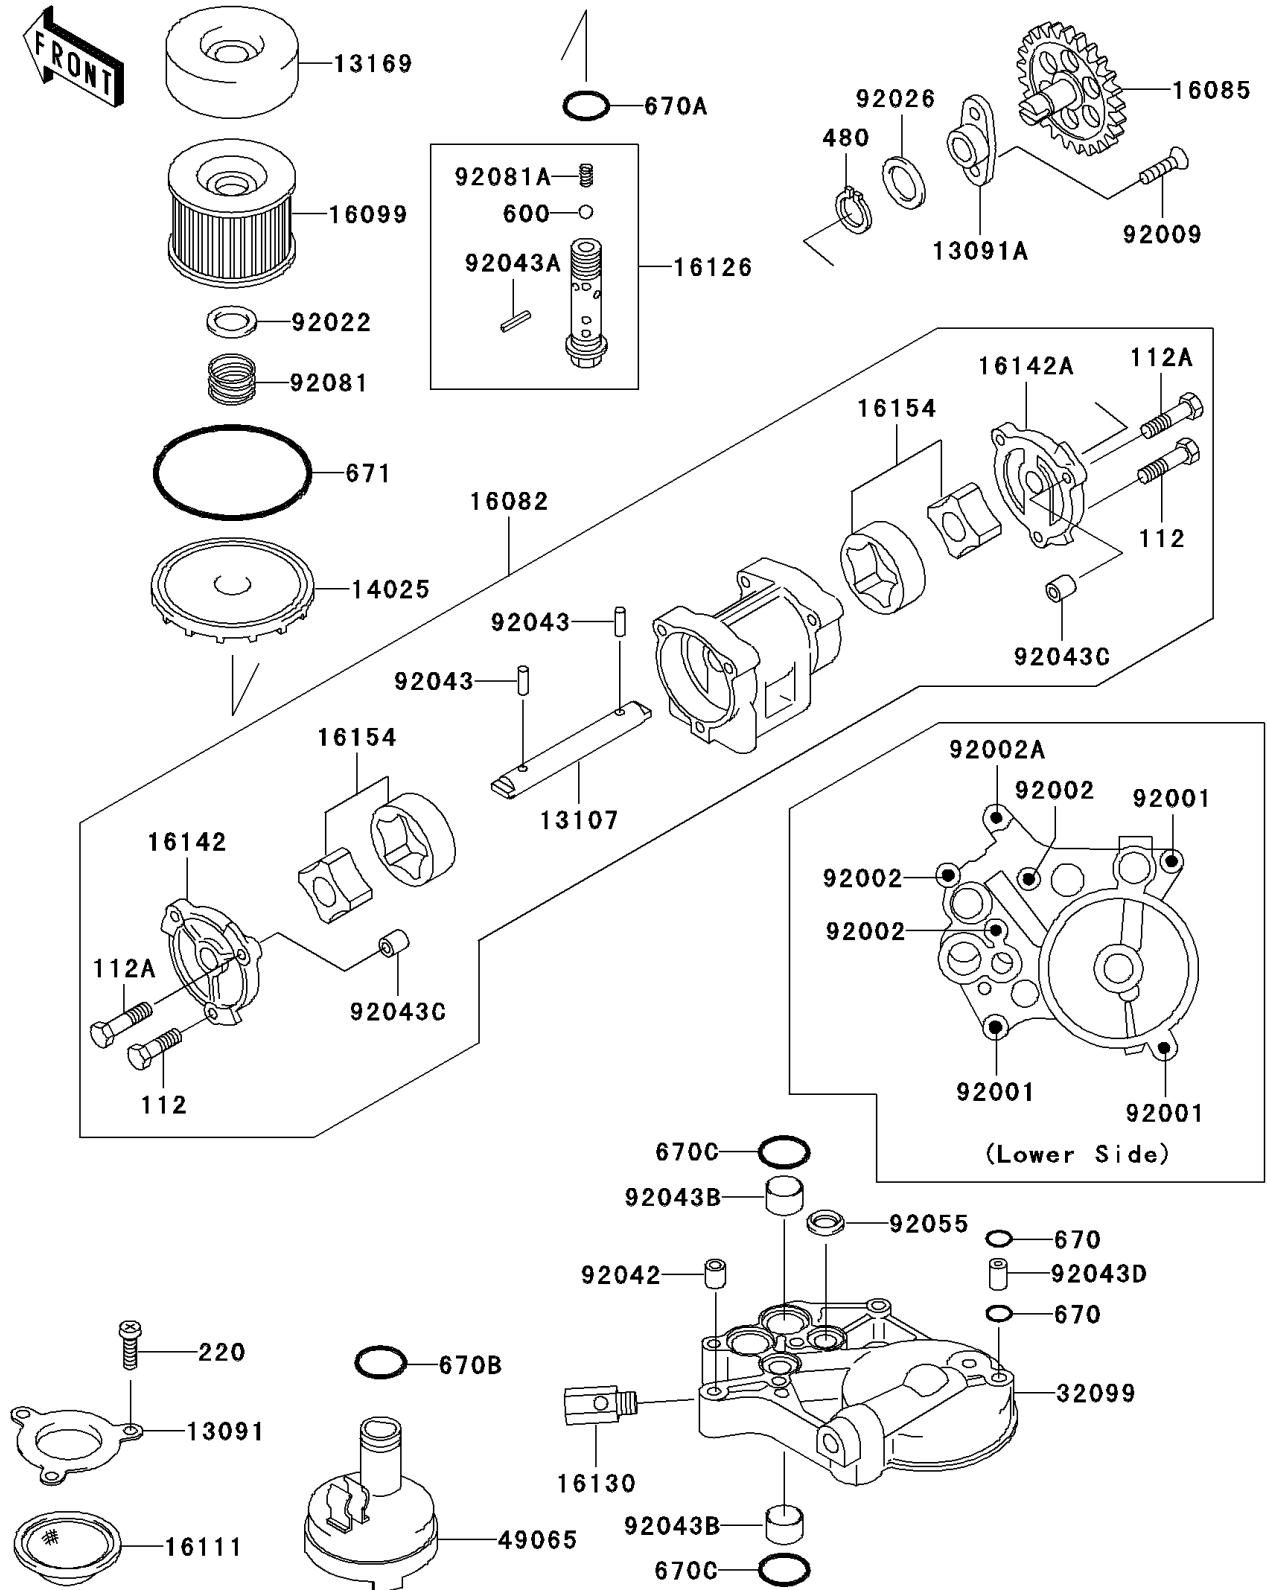

# 2001 Voyager XII PARTS DIAGRAM

Oil Pump/Oil Filter

E1710

# 2001 Voyager XII PARTS LIST

Oil Pump/Oil Filter

ITEM NAME	PART NUMBER	QUANTITY
-----------	-------------	----------