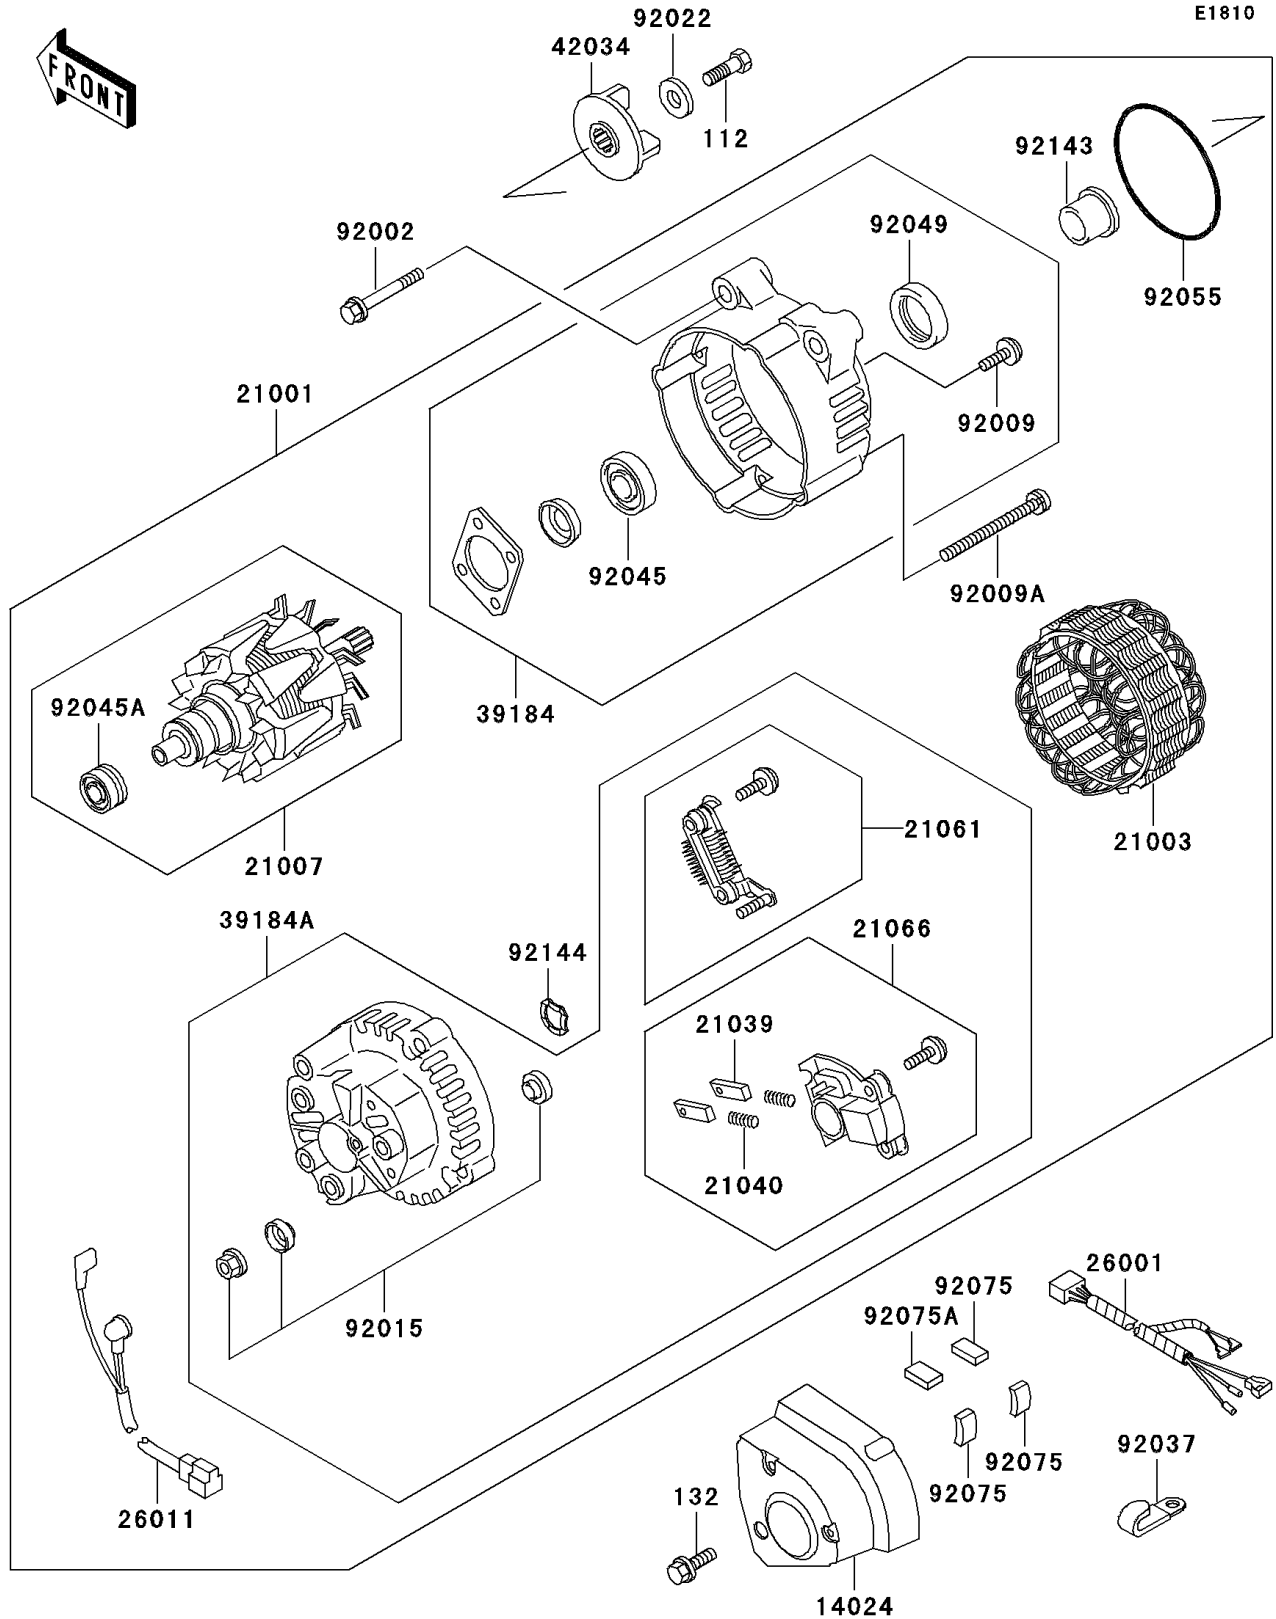

# 2001 Voyager XII PARTS DIAGRAM

Generator

## 2001 Voyager XII PARTS LIST

### Generator

ITEM NAME	PART NUMBER	QUANTITY
BOLT-UPSET (Ref # 112)	112G0616	1
BOLT-FLANGED-SMALL (Ref # 132)	132E0610	3
COVER,GENERATOR (Ref # 14024)	14024-1294	1
GENERATOR (Ref # 21001)	21001-1121	1
STATOR,GENERATOR (Ref # 21003)	21003-1162	1
ROTOR,GENERATOR (Ref # 21007)	21007-1152	1
BRUSH,CARBON (Ref # 21039)	21039-1058	2
SPRING-BRUSH (Ref # 21040)	21040-1054	2
RECTIFIER (Ref # 21061)	21061-1056	1
REGULATOR-VOLTAGE (Ref # 21066)	21066-1062	1
HARNESS (Ref # 26001)	26001-1761	1
WIRE-LEAD,GENERATOR (Ref # 26011)	26011-1379	1
BRACKET-ASSY,FR (Ref # 39184)	39184-1063	1
BRACKET-ASSY,RR (Ref # 39184A)	39184-1064	1
COUPLING (Ref # 42034)	42034-1084	1
BOLT,8X45 (Ref # 92002)	92002-1658	3
SCREW (Ref # 92009)	92009-1451	4
SCREW (Ref # 92009A)	92009-1452	4
NUT (Ref # 92015)	92015-1624	1
WASHER,6X19.5X2 (Ref # 92022)	92022-1517	1
CLAMP,L=45 (Ref # 92037)	92037-1539	3
BEARING-BALL (Ref # 92045)	92045-1181	1
BEARING-BALL (Ref # 92045A)	92045-1279	1
SEAL-OIL (Ref # 92049)	92049-1274	1
RING-O (Ref # 92055)	92055-1365	1
DAMPER (Ref # 92075)	92075-1866	3
DAMPER (Ref # 92075A)	92075-1867	1
COLLAR (Ref # 92143)	92143-1054	1
SPRING,WASHER (Ref # 92144)	92144-1067	1