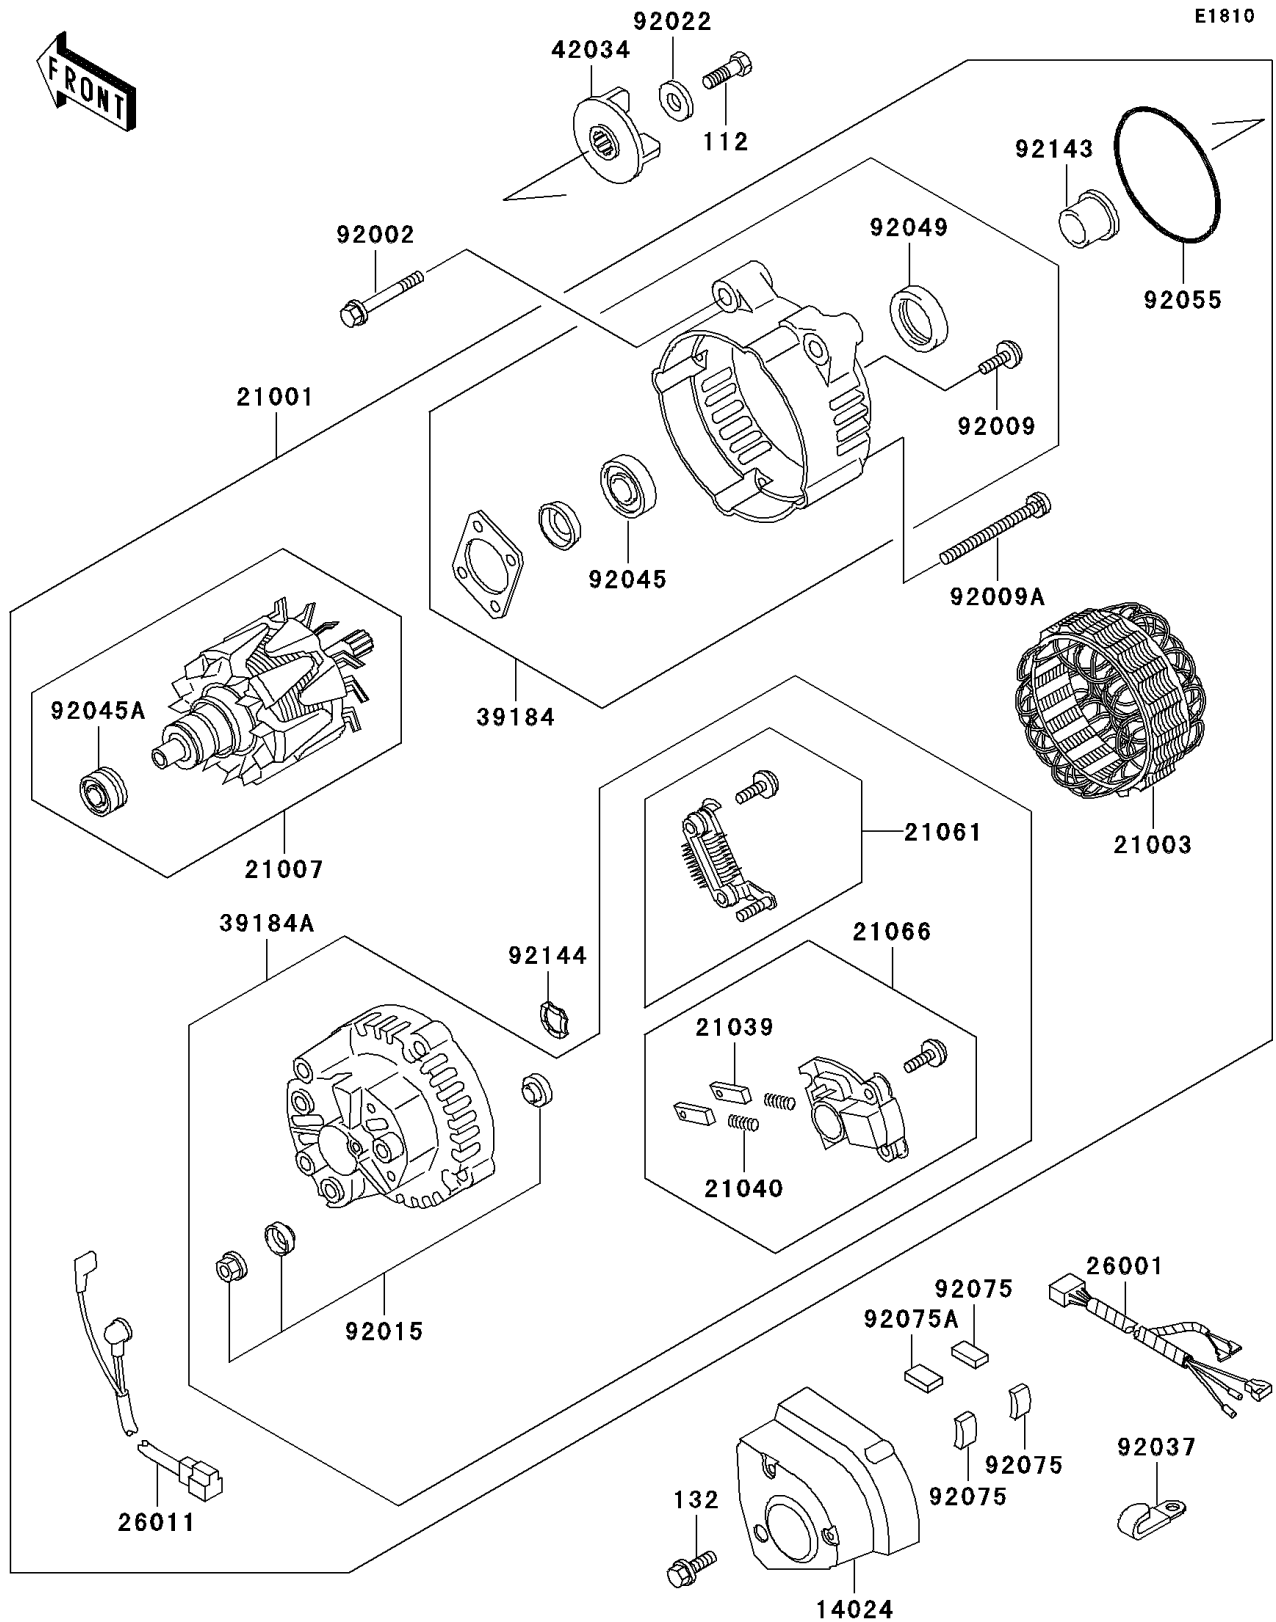

2003 Voyager XII PARTS DIAGRAM

Generator

2003 Voyager XII PARTS LIST

Generator

ITEM NAME	PART NUMBER	QUANTITY
BOLT-UPSET (Ref # 112)	112G0616	1
BOLT-FLANGED-SMALL (Ref # 132)	132E0610	3
COVER,GENERATOR (Ref # 14024)	14024-1294	1
GENERATOR (Ref # 21001)	21001-1121	1
STATOR,GENERATOR (Ref # 21003)	21003-1162	1
ROTOR,GENERATOR (Ref # 21007)	21007-1152	1
BRUSH,CARBON (Ref # 21039)	21039-1058	2
SPRING-BRUSH (Ref # 21040)	21040-1054	2
RECTIFIER (Ref # 21061)	21061-1056	1
REGULATOR-VOLTAGE (Ref # 21066)	21066-1062	1
HARNESS (Ref # 26001)	26001-1761	1
WIRE-LEAD,GENERATOR (Ref # 26011)	26011-1379	1
BRACKET-ASSY,FR (Ref # 39184)	39184-1063	1
BRACKET-ASSY,RR (Ref # 39184A)	39184-1064	1
COUPLING (Ref # 42034)	42034-1084	1
BOLT,8X45 (Ref # 92002)	92002-1658	3
SCREW (Ref # 92009)	92009-1451	4
SCREW (Ref # 92009A)	92009-1452	4
NUT (Ref # 92015)	92015-1624	1
WASHER,6X19.5X2 (Ref # 92022)	92022-1517	1
CLAMP,L=45 (Ref # 92037)	92037-1539	3
BEARING-BALL (Ref # 92045)	92045-1181	1
BEARING-BALL (Ref # 92045A)	92045-1279	1
SEAL-OIL (Ref # 92049)	92049-1274	1
RING-O (Ref # 92055)	92055-1365	1
DAMPER (Ref # 92075)	92075-1866	3
DAMPER (Ref # 92075A)	92075-1867	1
COLLAR (Ref # 92143)	92143-1054	1
SPRING,WASHER (Ref # 92144)	92144-1067	1