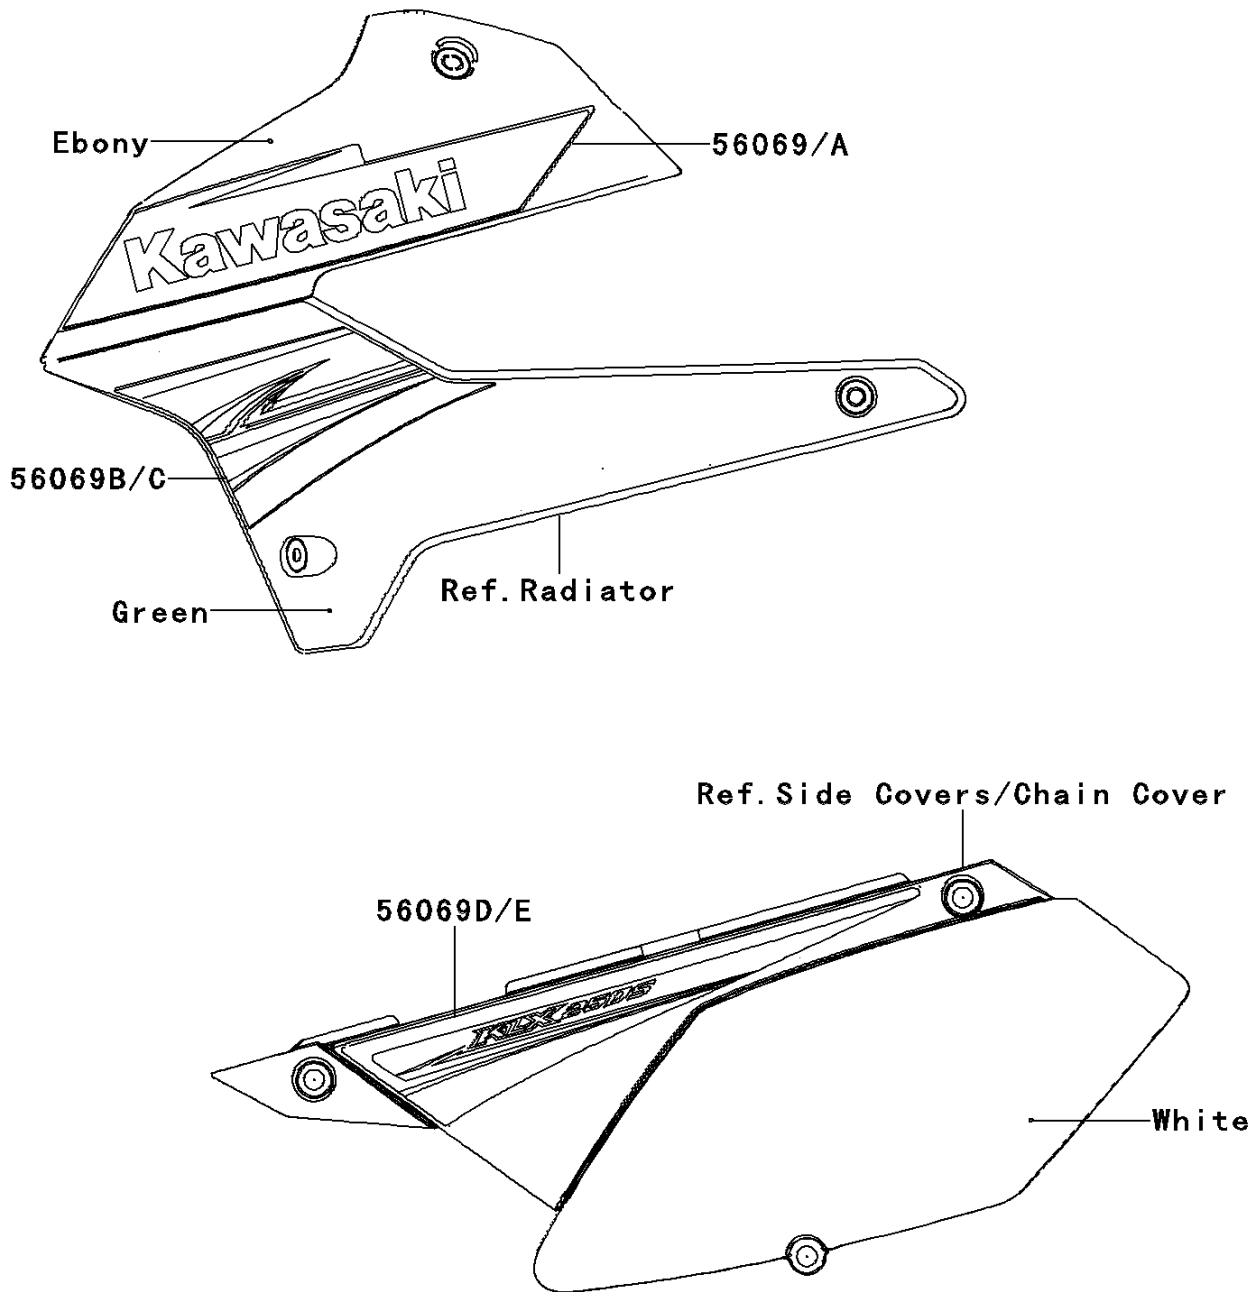

2011 KLX250S (Canada Only) PARTS DIAGRAM

Decals(Green)(TBF)

F2861E

2011 KLX250S (Canada Only) PARTS LIST

Decals(Green)(TBF)

ITEM NAME	PART NUMBER	QUANTITY
PATTERN,SHROUD,UPP,LH (Ref # 56069)	56069-0921	1
PATTERN,SHROUD,UPP,RH (Ref # 56069A)	56069-0922	1
PATTERN,SHROUD,LWR,LH (Ref # 56069B)	56069-0923	1
PATTERN,SHROUD,LWR,RH (Ref # 56069C)	56069-0924	1
PATTERN,SIDE COVER,LH (Ref # 56069D)	56069-0933	1
PATTERN,SIDE COVER,RH (Ref # 56069E)	56069-0934	1