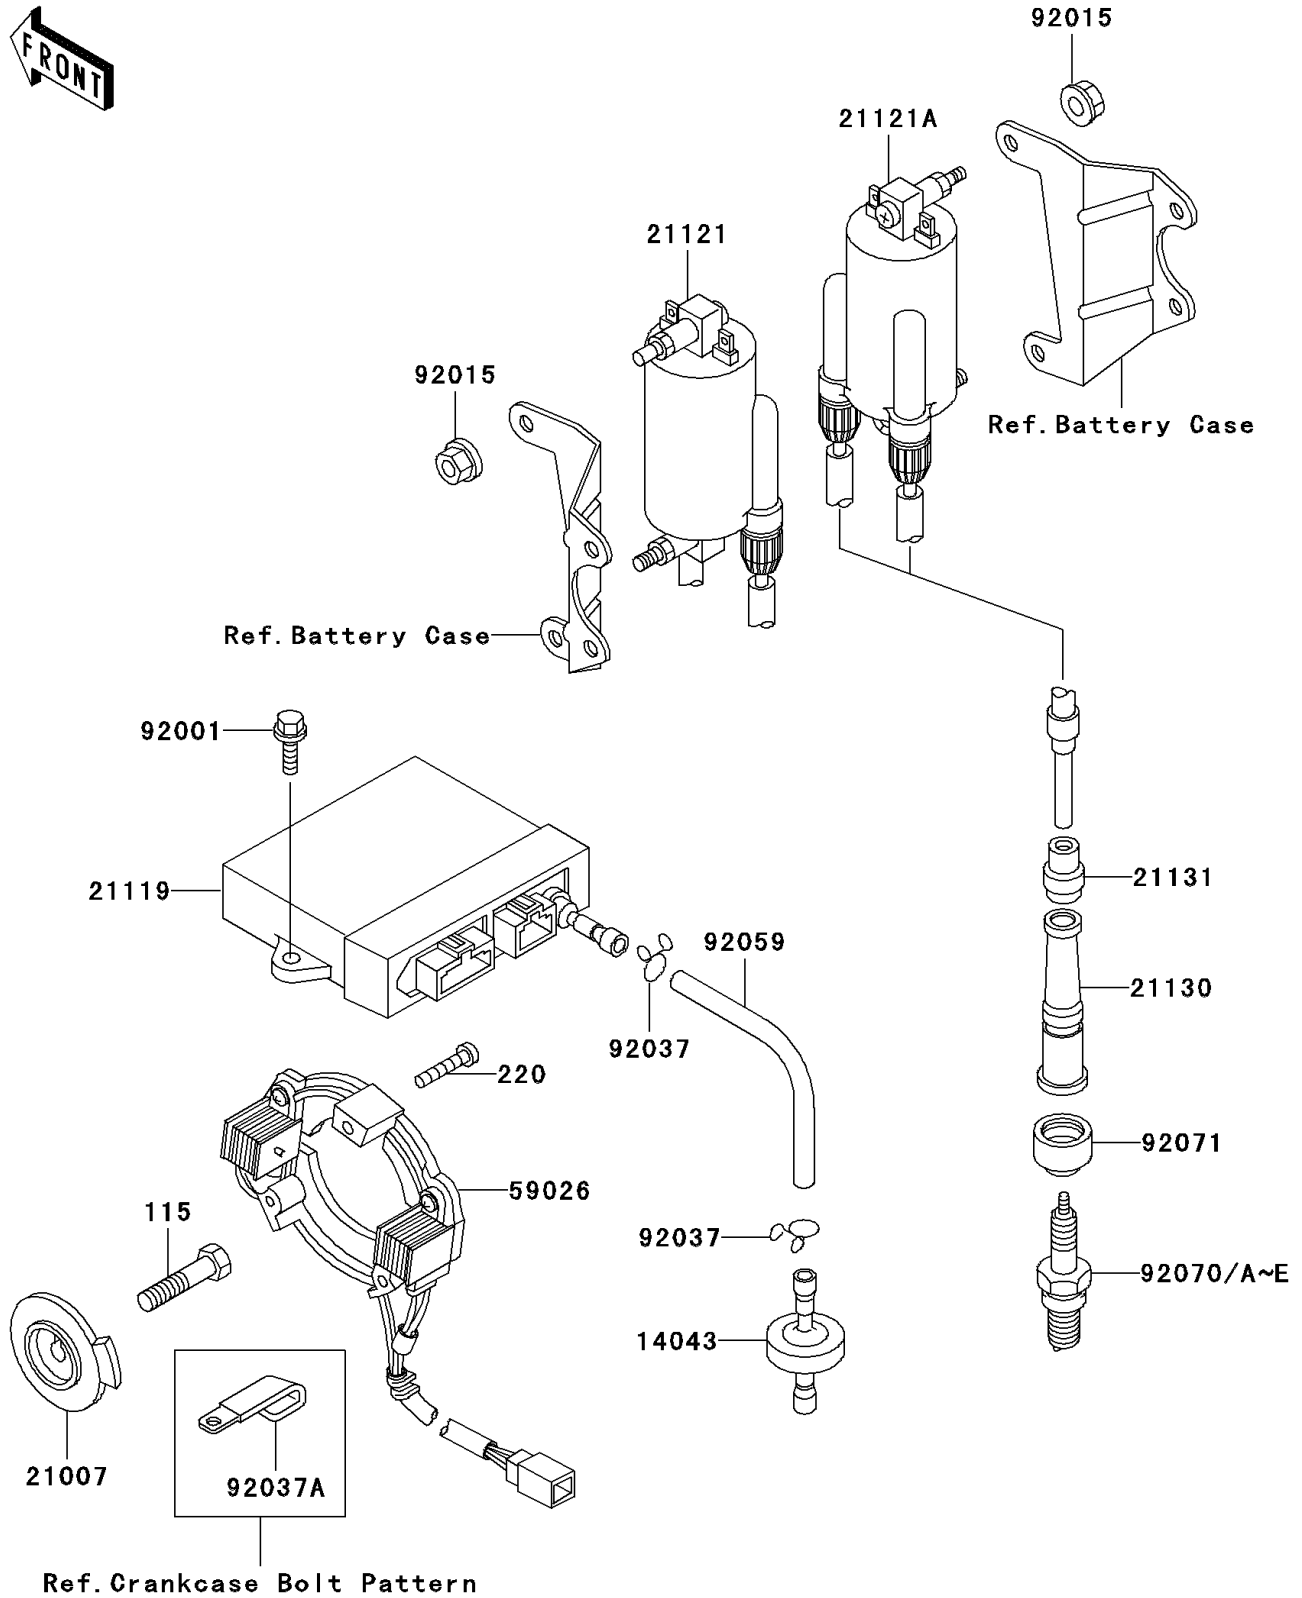

2001 Voyager XII PARTS DIAGRAM

Ignition System

E1830

2001 Voyager XII PARTS LIST

Ignition System

ITEM NAME	PART NUMBER	QUANTITY
BOLT-SMALL-UPSET,8X30 (Ref # 115)	115G0830	1
SCREW-PAN-CROS,5X25 (Ref # 220)	220B0525	3
FILTER (Ref # 14043)	14043-1060	1
ROTOR,PULSING COIL (Ref # 21007)	21007-1137	1
IGNITER (Ref # 21119)	21119-1248	1
COIL-IGNITION,#1&4 (Ref # 21121)	21121-1142	1
COIL-IGNITION,#2&3 (Ref # 21121A)	21121-1143	1
CAP-SPARK PLUG (Ref # 21130)	21130-019	4
GROMMET,HIGH TENSION (Ref # 21131)	21131-005	4
COIL-PULSING (Ref # 59026)	59026-1082	1
BOLT,6X20 (Ref # 92001)	92001-1091	2
NUT,FLANGED,6MM (Ref # 92015)	92015-1193	4
CLAMP,TUBE (Ref # 92037)	92037-1482	2
CLAMP,L=45 (Ref # 92037A)	92037-1539	1
TUBE,3X7X140 (Ref # 92059)	92059-1687	1
PLUG-SPARK,DPR8EA-9(NGK) (Ref # 92070)	92070-1065	4
PLUG-SPARK,DPR9EA-9(NGK) (Ref # 92070A)	92070-1068	4
PLUG-SPARK,X24EPR-U9(ND) (Ref # 92070B)		4
PLUG-SPARK,X27EPR-U9(ND) (Ref # 92070C)		4
PLUG-SPARK,X22EPR-U9(ND) (Ref # 92070D)		4
PLUG-SPARK,DPR7EA9(NGK) (Ref # 92070E)	92070-1125	4
GROMMET,PLUG CAP (Ref # 92071)	92071-1124	4