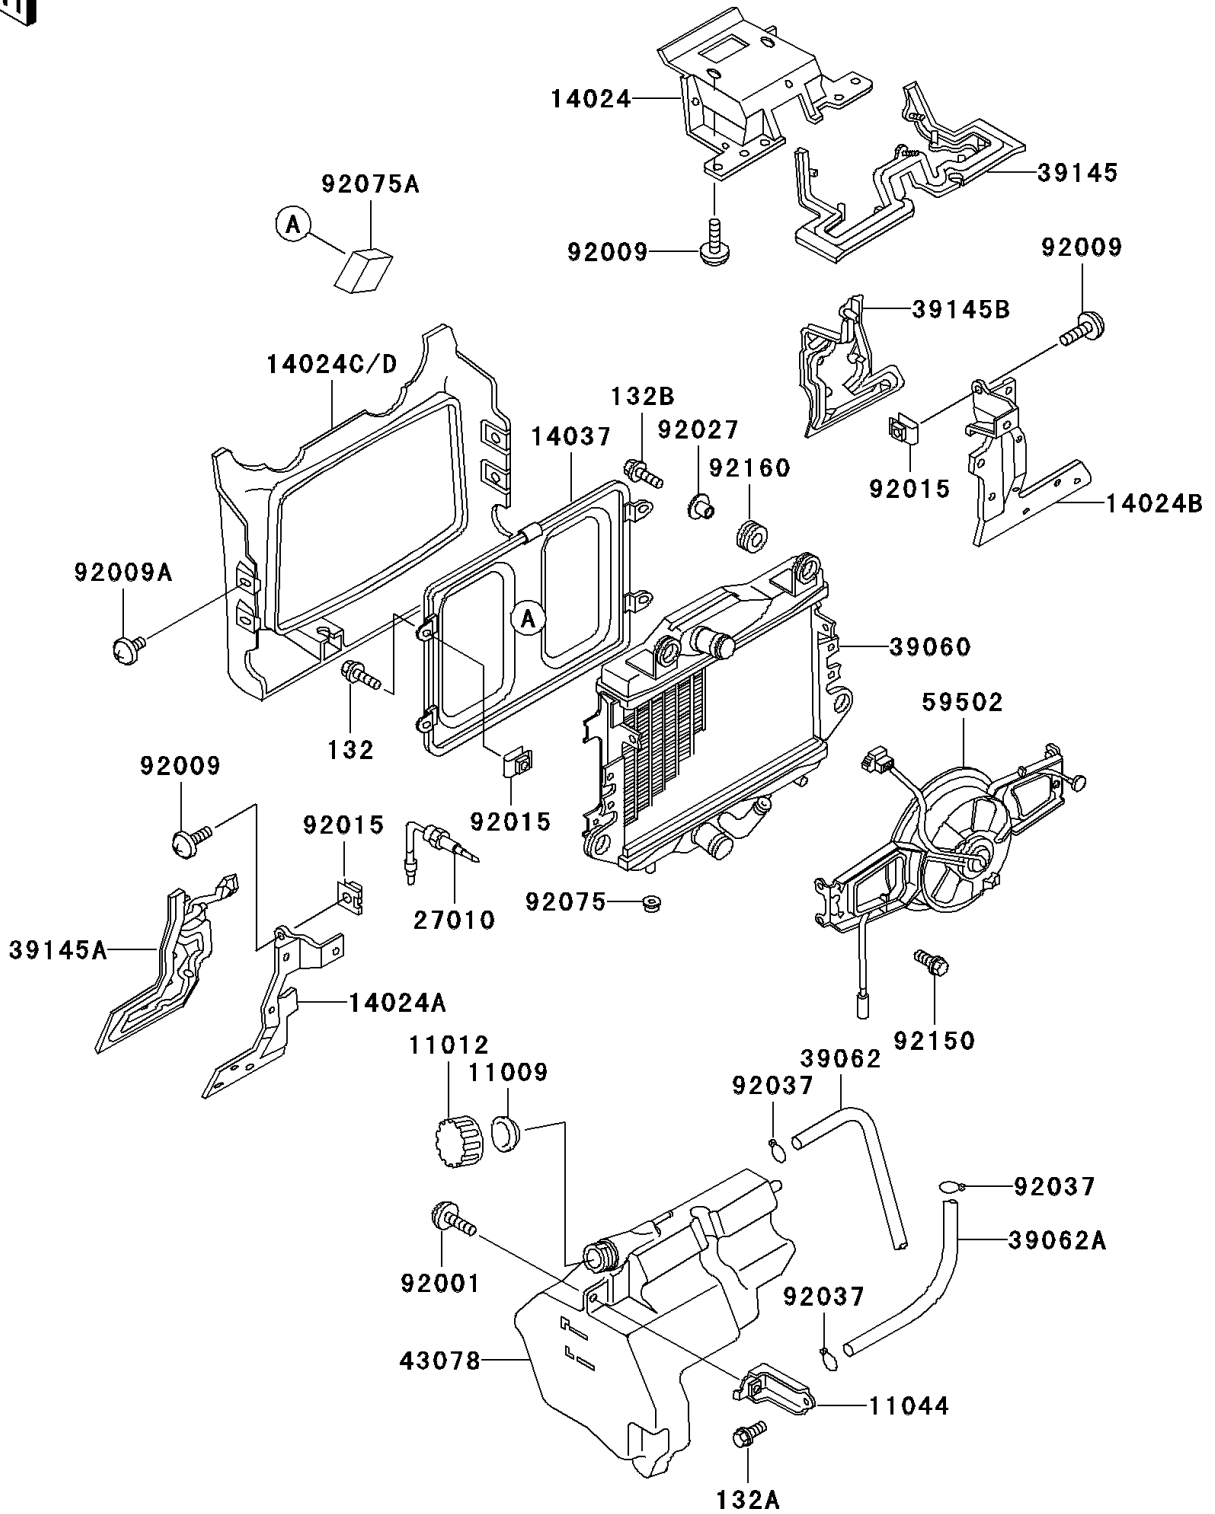

2001 Voyager XII PARTS DIAGRAM

Radiator

E3032

2001 Voyager XII PARTS LIST

Radiator

ITEM NAME	PART NUMBER	QUANTITY
BOLT-FLANGED-SMALL,6X10 (Ref # 132)	132J0610	4
BOLT-FLANGED-SMALL (Ref # 132A)	132J0612	1
BOLT-FLANGED-SMALL (Ref # 132B)	132J0825	2
GASKET,RESERVOIR TANK CAP (Ref # 11009)	11009-1145	1
CAP (Ref # 11012)	11012-1084	1
BRACKET,RESERVOIR (Ref # 11044)	11044-1744	1
COVER,RADIATOR UPP (Ref # 14024)	14024-1158	1
COVER,RADIATOR,LH (Ref # 14024A)	14024-1159	1
COVER,RADIATOR,RH (Ref # 14024B)	14024-1160	1
COVER,RADIATOR,L.V.RED (Ref # 14024C)	14024-1293-2T	1
SCREEN (Ref # 14037)	14037-1076	1
SWITCH,FAN (Ref # 27010)	27010-1180	1
RADIATOR (Ref # 39060)	39060-1066	1
HOSE-COOLING (Ref # 39062)	39062-1075	1
HOSE-COOLING,5.5X10.5X1160 (Ref # 39062A)	39062-1155	1
TRIM-SEAL (Ref # 39145)	39145-1061	1
TRIM-SEAL,COVER,LH (Ref # 39145A)	39145-1063	1
TRIM-SEAL,COVER,RH (Ref # 39145B)	39145-1065	1
RESERVOIR (Ref # 43078)	43078-1067	1
FAN-ASSY (Ref # 59502)	59502-1060	1
BOLT,W/WASHER,6X12 (Ref # 92001)	92001-1516	1
SCREW,6X18,BLACK (Ref # 92009)	92009-1181	6
SCREW,6X14 (Ref # 92009A)	92009-1662	4
NUT (Ref # 92015)	92015-1487	6
COLLAR,L=14 (Ref # 92027)	92027-1134	4
CLAMP,TUBE (Ref # 92037)	92037-147	3
DAMPER,RADIATOR GUARD (Ref # 92075)	92075-1469	2
DAMPER,SCREEN (Ref # 92075A)	92075-1981	1
BOLT,6X12 (Ref # 92150)	92150-1186	4

2001 Voyager XII PARTS LIST

Radiator

ITEM NAME	PART NUMBER	QUANTITY
DAMPER (Ref # 92160)	92160-1007	4