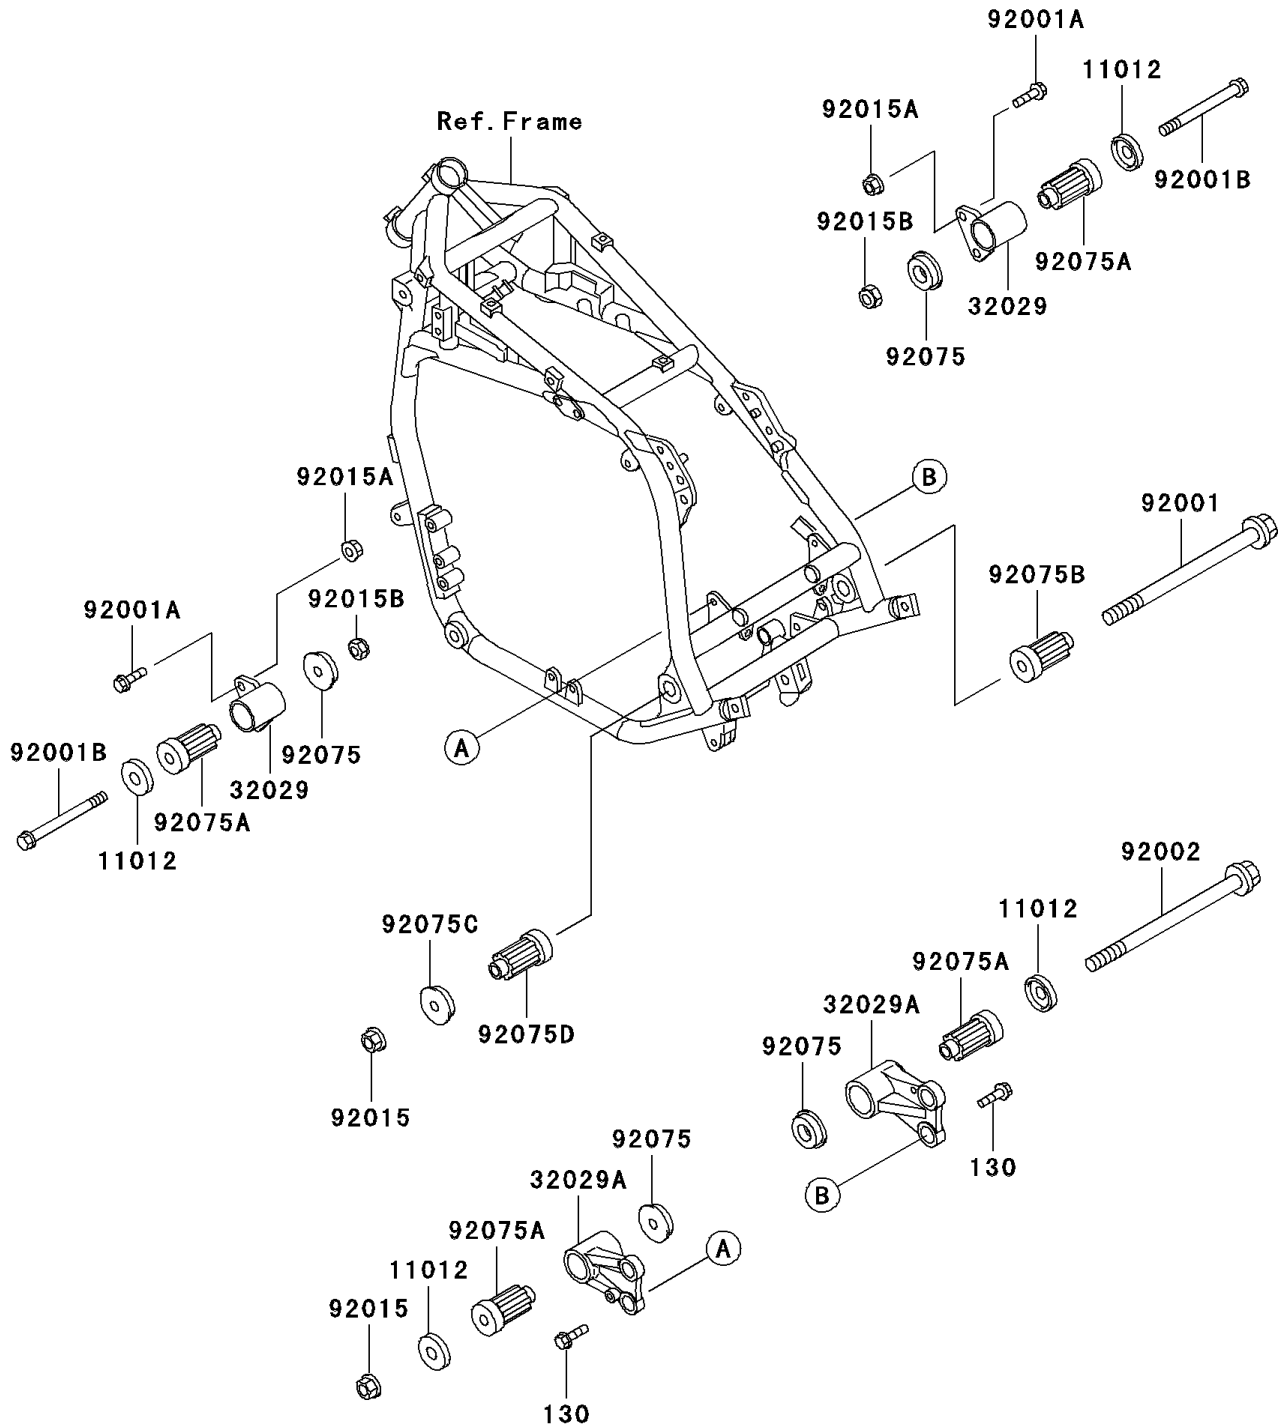

2001 Voyager XII PARTS DIAGRAM

Engine Mount

F2122

2001 Voyager XII PARTS LIST

Engine Mount

ITEM NAME	PART NUMBER	QUANTITY
BOLT-FLANGED,8X20 (Ref # 130)	130J0820	4
CAP,ENGINE BRACKET (Ref # 11012)	11012-1228	4
BRACKET-ENGINE,FR (Ref # 32029)	32029-1445	2
BRACKET-ENGINE,RR,UPP (Ref # 32029A)	32029-1446	2
BOLT,FLANGED,10X255,BLACK (Ref # 92001)	92001-1566	1
BOLT,FLANGED,8X45 (Ref # 92001A)	92001-1613	4
BOLT,FLANGED,10X105,BLACK (Ref # 92001B)	92001-1751	2
BOLT,10X300 (Ref # 92002)	92002-1196	1
NUT,FLANGED,10MM (Ref # 92015)	92015-1180	2
NUT,FLANGED,8MM,BLACK (Ref # 92015A)	92015-1183	4
NUT,LOCK,10MM,BLACK (Ref # 92015B)	92015-1189	2
DAMPER,ENGINE MOUNT,SIDE (Ref # 92075)	92075-1274	4
DAMPER,ENGINE MOUNT,MAIN (Ref # 92075A)	92075-1377	4
DAMPER,ENGINE MOUNT (Ref # 92075B)	92075-1733	1
DAMPER,ENGINE BRACKET (Ref # 92075C)	92075-1738	1
DAMPER,ENGINE MOUNT,MAIN (Ref # 92075D)	92075-1739	1