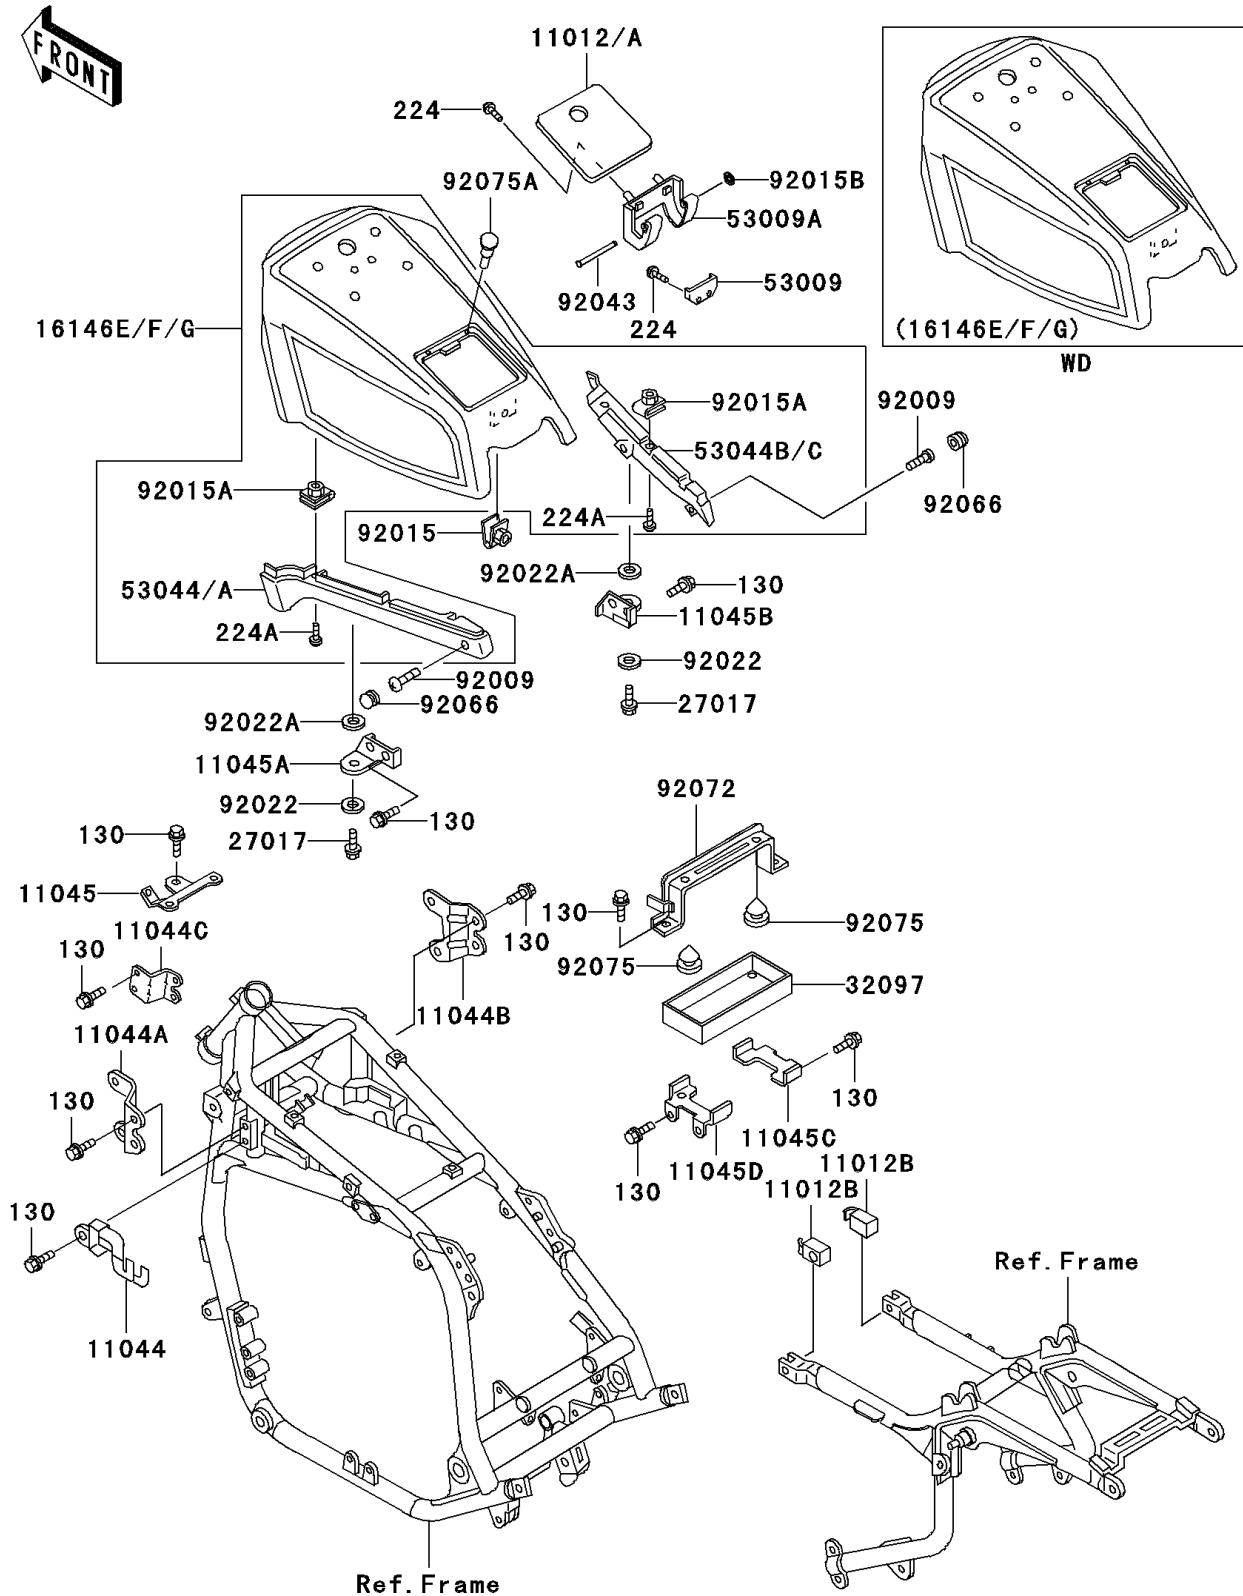

2001 Voyager XII PARTS DIAGRAM

Frame Fittings

F2131

2001 Voyager XII PARTS LIST

Frame Fittings

ITEM NAME	PART NUMBER	QUANTITY
CAP,DUMMY TANK,L.V.RED (Ref # 11012)	11012-1492-2T	1
CAP (Ref # 11012B)	11012-1542	2
BRACKET,RELAY (Ref # 11044)	11044-1683	1
BRACKET,IGNITION COIL,LH (Ref # 11044A)	11044-1684	1
BRACKET,IGNITION COIL,RH (Ref # 11044B)	11044-1685	1
BRACKET,THERMOSTAT (Ref # 11044C)	11044-1686	1
BRACKET,FUSE (Ref # 11045)	11045-1056	1
BRACKET,DUMMY TANK,LH (Ref # 11045A)	11045-1077	1
BRACKET,DUMMY TANK,RH (Ref # 11045B)	11045-1078	1
BRACKET,BATTERY,RH (Ref # 11045C)	11045-1297	1
BRACKET,BATTERY,LH (Ref # 11045D)	11045-1729	1
COVER-ASSY,DUMMY TANK,RED/BEIG (Ref # 16146E)	16146-5068-QI	1
LOCK,DUMMY TANK (Ref # 27017)	27017-1124	2
CASE-BATTERY (Ref # 32097)	32097-1126	1
HINGE,DUMMY TANK (Ref # 53009)	53009-1060	1
HINGE,DUMMY TANK CAP (Ref # 53009A)	53009-1066	1
TRIM,DUMMY TANK,LH,L.V.RED (Ref # 53044)	53044-1138-2T	1
TRIM,DUMMY TANK,RH,L.V.RED (Ref # 53044B)	53044-1139-2T	1
SCREW (Ref # 92009)	92009-1258	2
NUT,5MM (Ref # 92015)	92015-1569	2
NUT,5MM (Ref # 92015A)	92015-1573	6
NUT,PUSH,2.6MM (Ref # 92015B)	92015-1576	1
WASHER,WAVE,8MM (Ref # 92022)	92022-1776	2
WASHER,6.5MM (Ref # 92022A)	92022-1808	2
PIN,2.6X88 (Ref # 92043)	92043-1306	1
PLUG (Ref # 92066)	92066-1243	2
BAND,BATTERY (Ref # 92072)	92072-1194	1
DAMPER,RUBBER (Ref # 92075)	92075-078	2
BOLT-FLANGED,6X10 (Ref # 130)	130B0610	17

2001 Voyager XII PARTS LIST

Frame Fittings

ITEM NAME	PART NUMBER	QUANTITY
SCREW-PAN-WP-CROS (Ref # 224)	224B0512	4
SCREW-PAN-WP-CROS (Ref # 224A)	224B0516	6
DAMPER (Ref # 92075A)	92075-1808	2