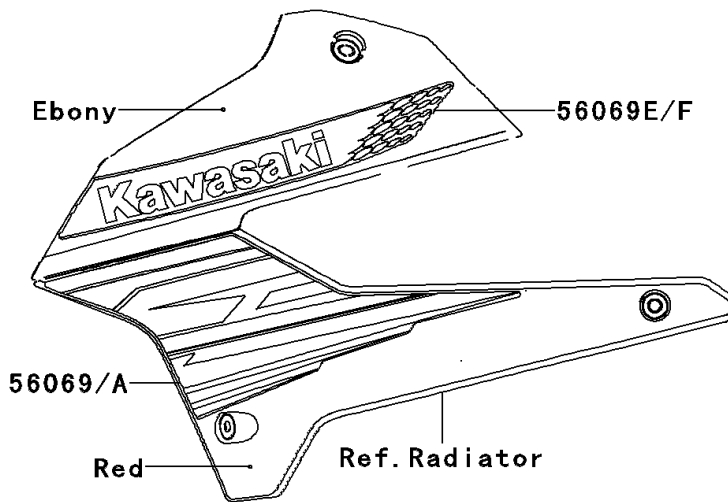

2012 KLX® 250S PARTS DIAGRAM

Decals(F.Red)(TCF)

F2861F

2012 KLX® 250S PARTS LIST

Decals(F.Red)(TCF)

ITEM NAME	PART NUMBER	QUANTITY
PATTERN,SHROUD,LWR,LH (Ref # 56069)	56069-1672	1
PATTERN,SHROUD,LWR,RH (Ref # 56069A)	56069-1673	1
PATTERN,SIDE COVER,LH (Ref # 56069B)	56069-1680	1
PATTERN,SIDE COVER,RH (Ref # 56069C)	56069-1681	1
PATTERN,HEAD LAMP COVER (Ref # 56069D)	56069-1682	1
PATTERN,SHROUD,UPP,LH (Ref # 56069E)	56069-1741	1
PATTERN,SHROUD,UPP,RH (Ref # 56069F)	56069-1742	1