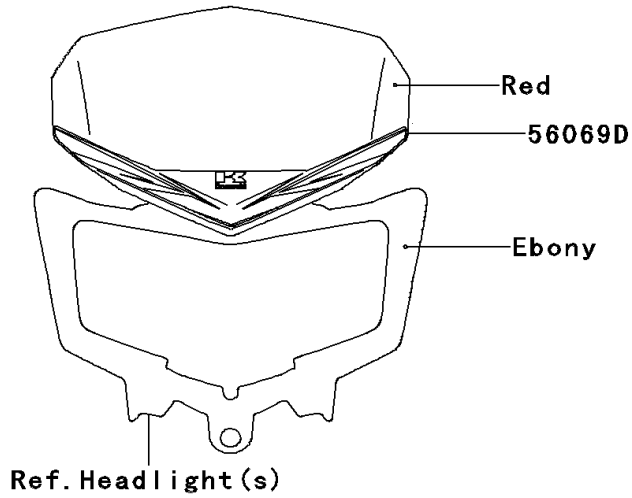

2012 KLX® 250S PARTS DIAGRAM

Decals(F.Red)(TCF)

F2861F

2012 KLX® 250S PARTS LIST

Decals(F.Red)(TCF)

ITEM NAME	PART NUMBER	QUANTITY
PATTERN,SHROUD,LWR,LH (Ref # 56069)	56069-1672	1
PATTERN,SHROUD,LWR,RH (Ref # 56069A)	56069-1673	1
PATTERN,SIDE COVER,LH (Ref # 56069B)	56069-1680	1
PATTERN,SIDE COVER,RH (Ref # 56069C)	56069-1681	1
PATTERN,HEAD LAMP COVER (Ref # 56069D)	56069-1682	1
PATTERN,SHROUD,UPP,LH (Ref # 56069E)	56069-1741	1
PATTERN,SHROUD,UPP,RH (Ref # 56069F)	56069-1742	1