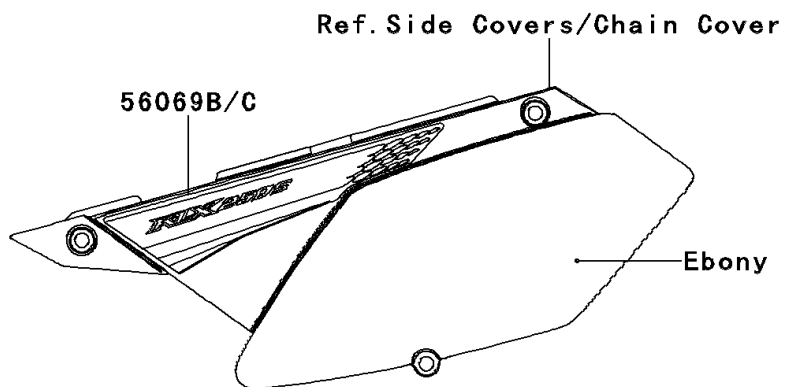

2012 KLX® 250S PARTS DIAGRAM

Decals(F.Red)(TCF)

F2861F

2012 KLX® 250S PARTS LIST

Decals(F.Red)(TCF)

ITEM NAME	PART NUMBER	QUANTITY
PATTERN,SHROUD,LWR,LH (Ref # 56069)	56069-1672	1
PATTERN,SHROUD,LWR,RH (Ref # 56069A)	56069-1673	1
PATTERN,SIDE COVER,LH (Ref # 56069B)	56069-1680	1
PATTERN,SIDE COVER,RH (Ref # 56069C)	56069-1681	1
PATTERN,HEAD LAMP COVER (Ref # 56069D)	56069-1682	1
PATTERN,SHROUD,UPP,LH (Ref # 56069E)	56069-1741	1
PATTERN,SHROUD,UPP,RH (Ref # 56069F)	56069-1742	1