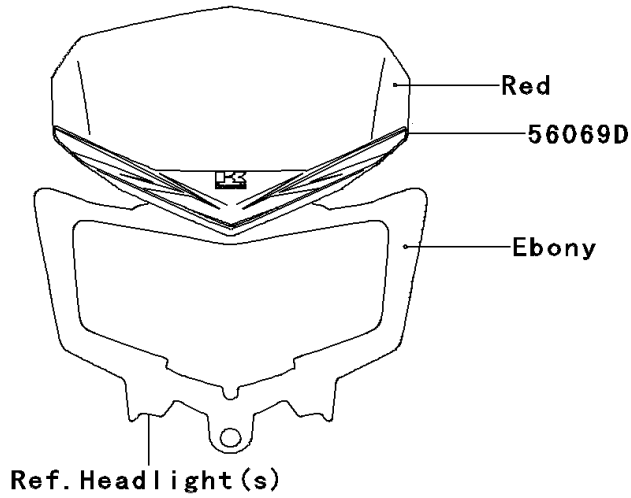

2012 KLX® 250S PARTS DIAGRAM

Decals(F.Red)(TCF)

F2861F

2012 KLX® 250S PARTS LIST

Decals(F.Red)(TCF)

ITEM NAME	PART NUMBER	QUANTITY
PATTERN,SHROUD,LWR,LH (Ref # 56069)	56069-1672	1
PATTERN,SHROUD,LWR,RH (Ref # 56069A)	56069-1673	1
PATTERN,SIDE COVER,LH (Ref # 56069B)	56069-1680	1
PATTERN,SIDE COVER,RH (Ref # 56069C)	56069-1681	1
PATTERN,HEAD LAMP COVER (Ref # 56069D)	56069-1682	1
PATTERN,SHROUD,UPP,LH (Ref # 56069E)	56069-1741	1
PATTERN,SHROUD,UPP,RH (Ref # 56069F)	56069-1742	1