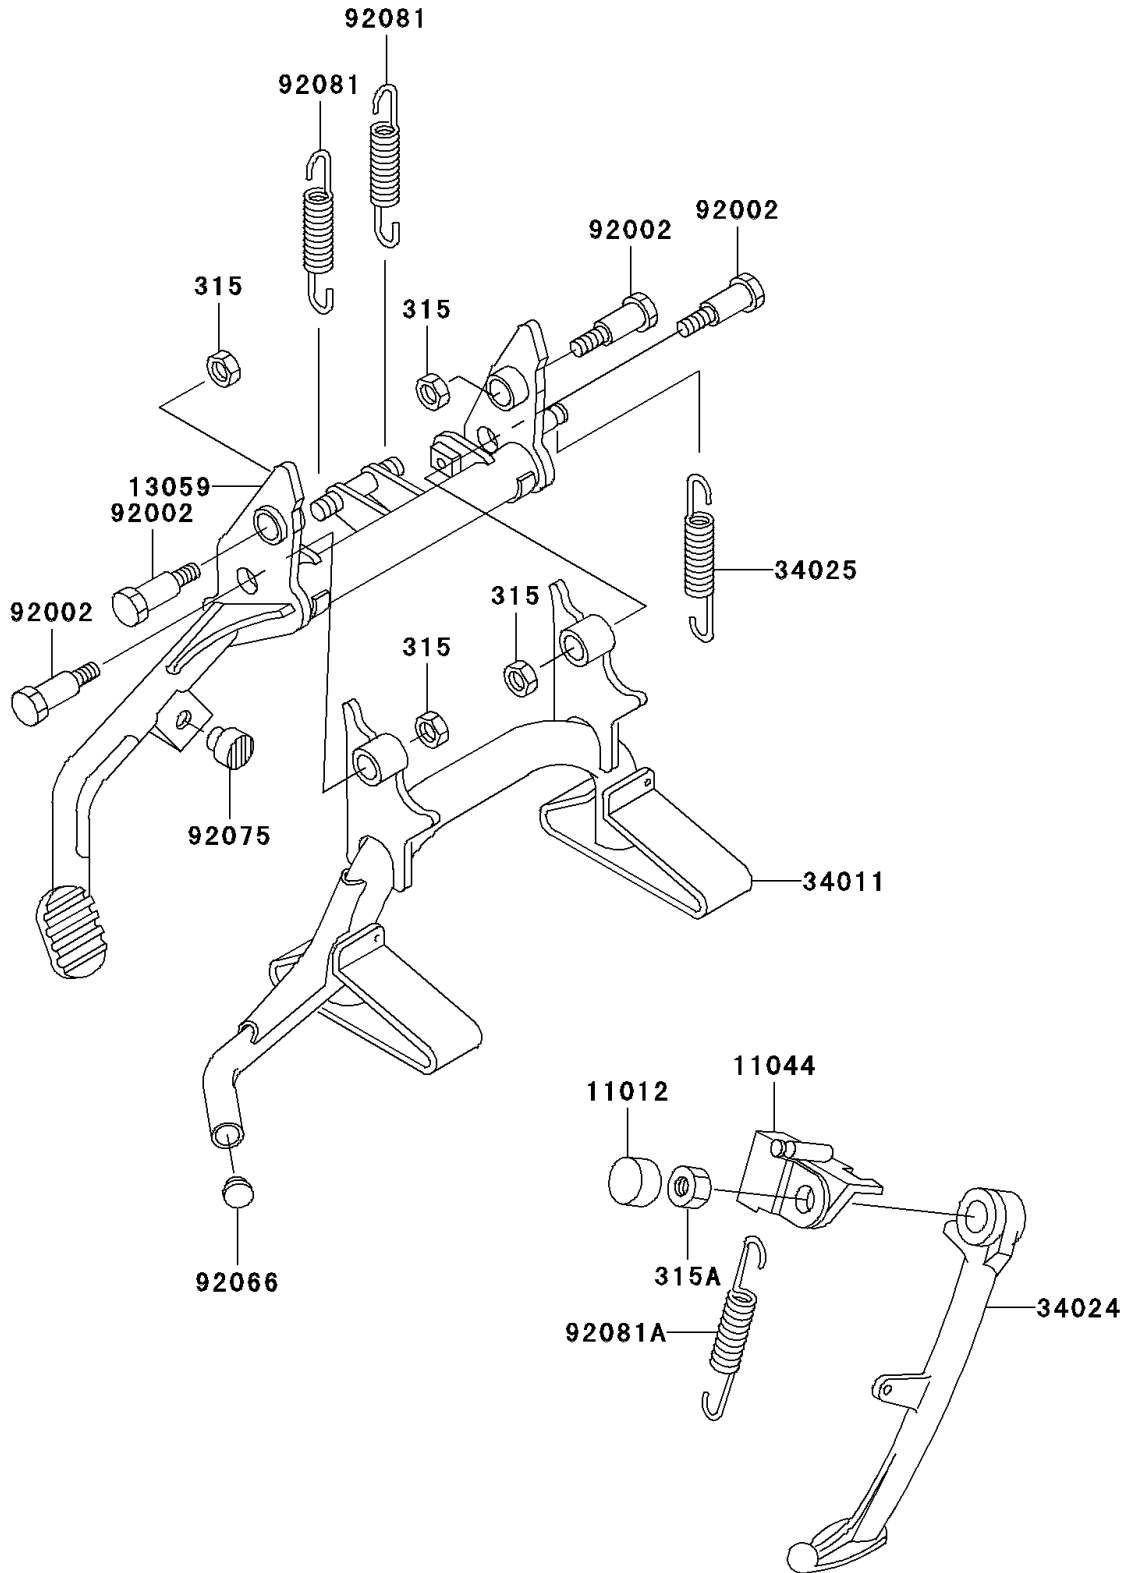

# 2001 Voyager XII PARTS DIAGRAM

Stand(s)

F2190

# 2001 Voyager XII PARTS LIST

Stand(s)

ITEM NAME

PART NUMBER

QUANTITY

---