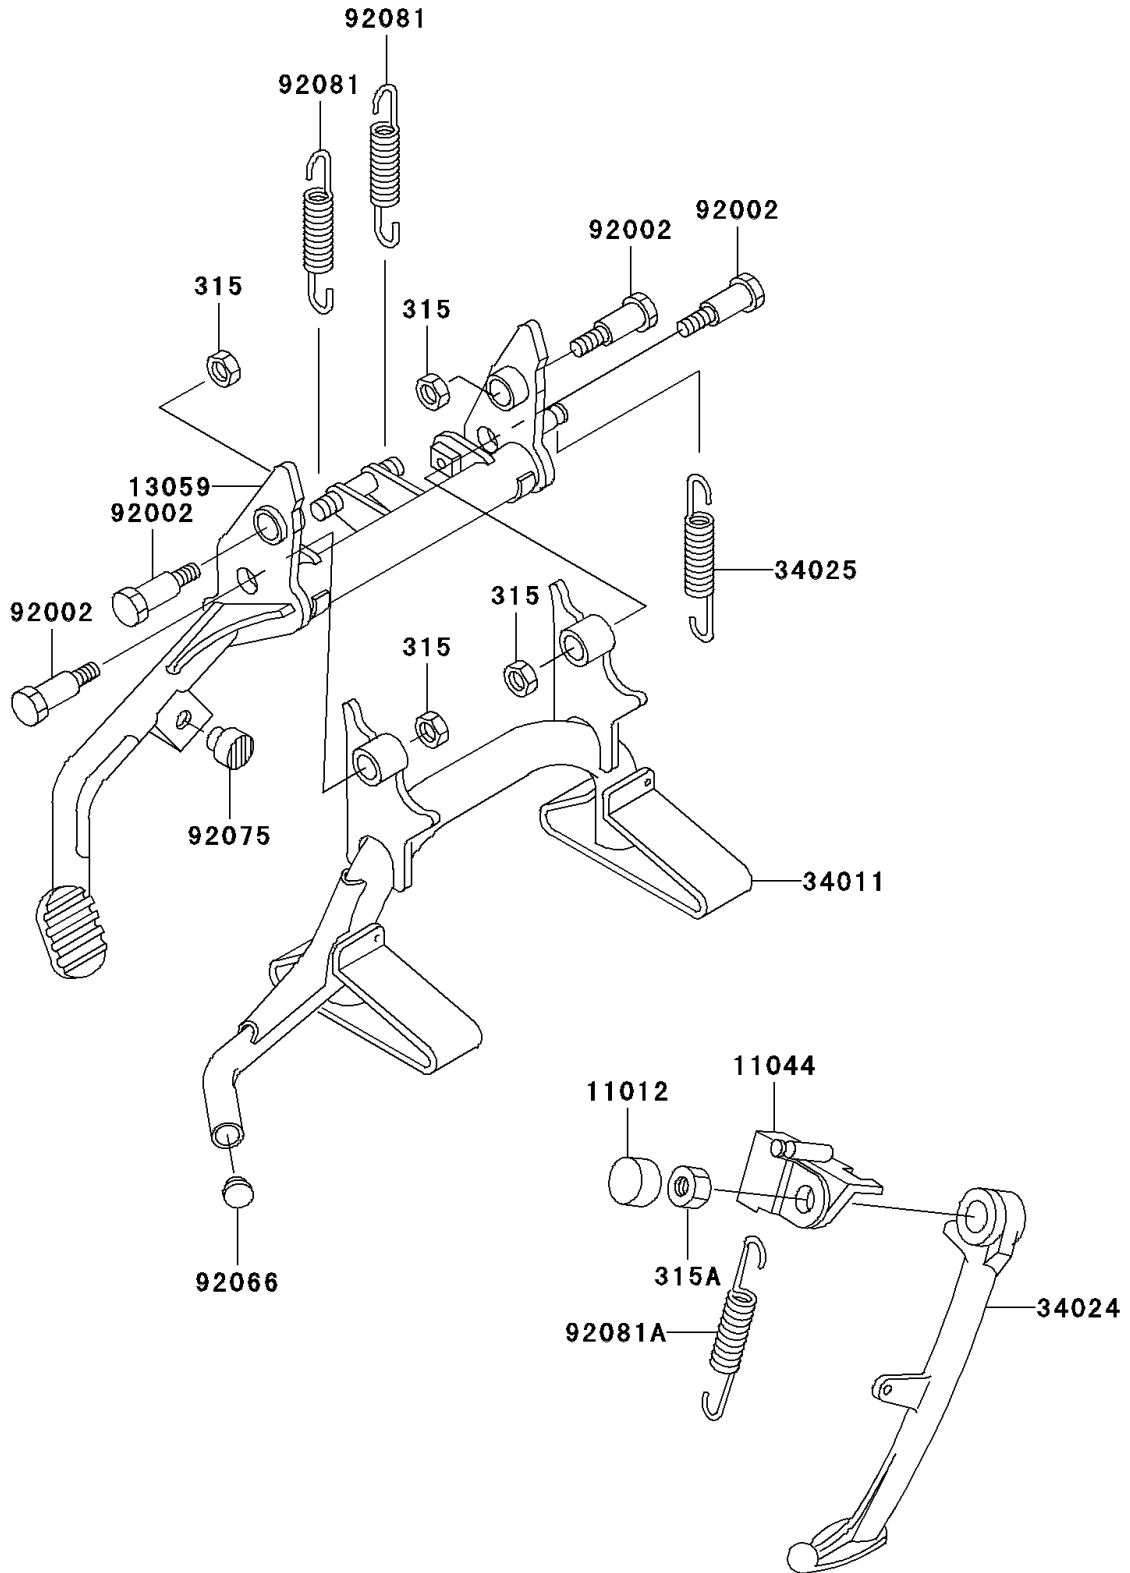

# 2001 Voyager XII PARTS DIAGRAM

Stand(s)

F2190

## 2001 Voyager XII PARTS LIST

Stand(s)

ITEM NAME	PART NUMBER	QUANTITY
NUT-HEX-FINE,10MM,BLACK (Ref # 315)	315C1000	4
NUT-HEX-FINE (Ref # 315A)	315C1200	1
CAP,NUT (Ref # 11012)	11012-1508	1
BRACKET,SIDE STAND SWITCH (Ref # 11044)	11044-1660	1
LEVER-KICK,CENTER STAND (Ref # 13059)	13059-1118	1
STAND-CENTER (Ref # 34011)	34011-1185	1
STAND-SIDE (Ref # 34024)	34024-1202	1
SPRING,STAND (Ref # 34025)	34025-008	1
BOLT,CENTER STAND (Ref # 92002)	92002-1679	4
PLUG (Ref # 92066)	92066-1184	1
DAMPER (Ref # 92075)	92075-015	1
SPRING,STAND (Ref # 92081)	92081-1586	2
SPRING,SIDE STAND (Ref # 92081A)	92081-1727	1