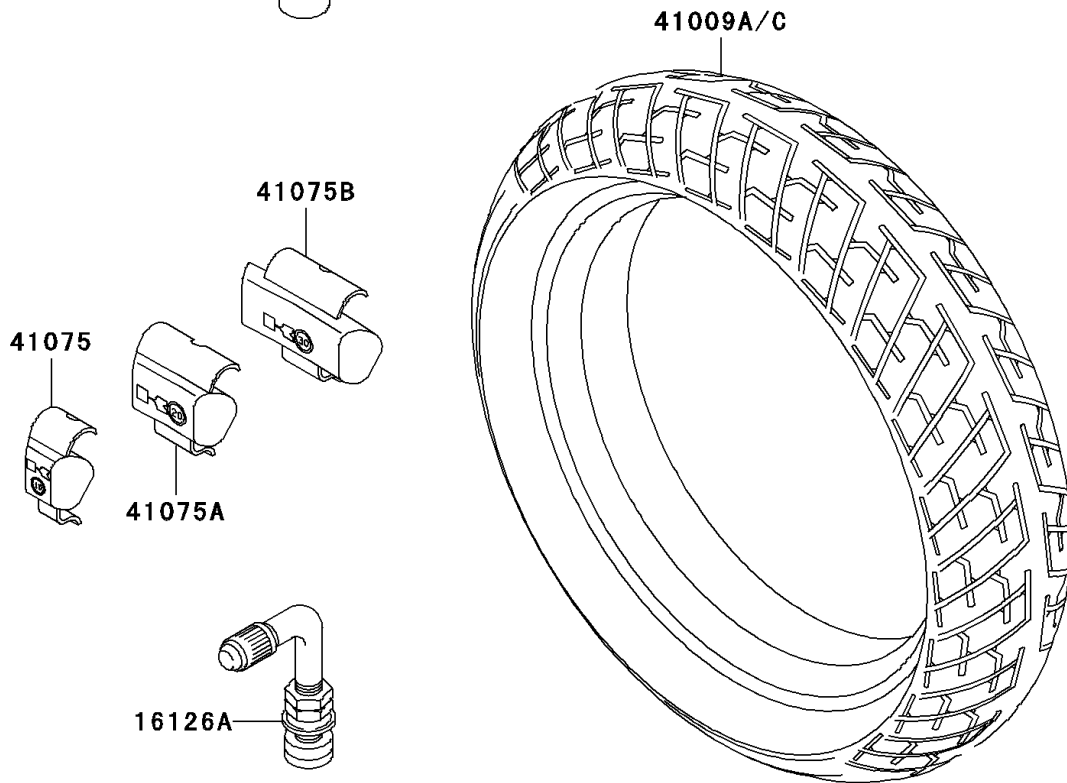

2002 Voyager XII PARTS DIAGRAM

Tires

F2210

2002 Voyager XII PARTS LIST

Tires

ITEM NAME	PART NUMBER	QUANTITY
VALVE,TIRE (Ref # 16126)	16126-1140	1
VALVE,TIRE (Ref # 16126A)	16126-1191	1
TIRE,FR,130/90-16 67H,D404FW(D (Ref # 41009B)	41009-1393	1
TIRE,RR,150/90B15 74H,D404G(D) (Ref # 41009C)	41009-1394	1
BALANCER-WHEEL,10G,SILVER (Ref # 41075)	41075-1014	AR
BALANCER-WHEEL,20G,SILVER (Ref # 41075A)	41075-1015	AR
BALANCER-WHEEL,30G,SILVER (Ref # 41075B)	41075-1016	AR