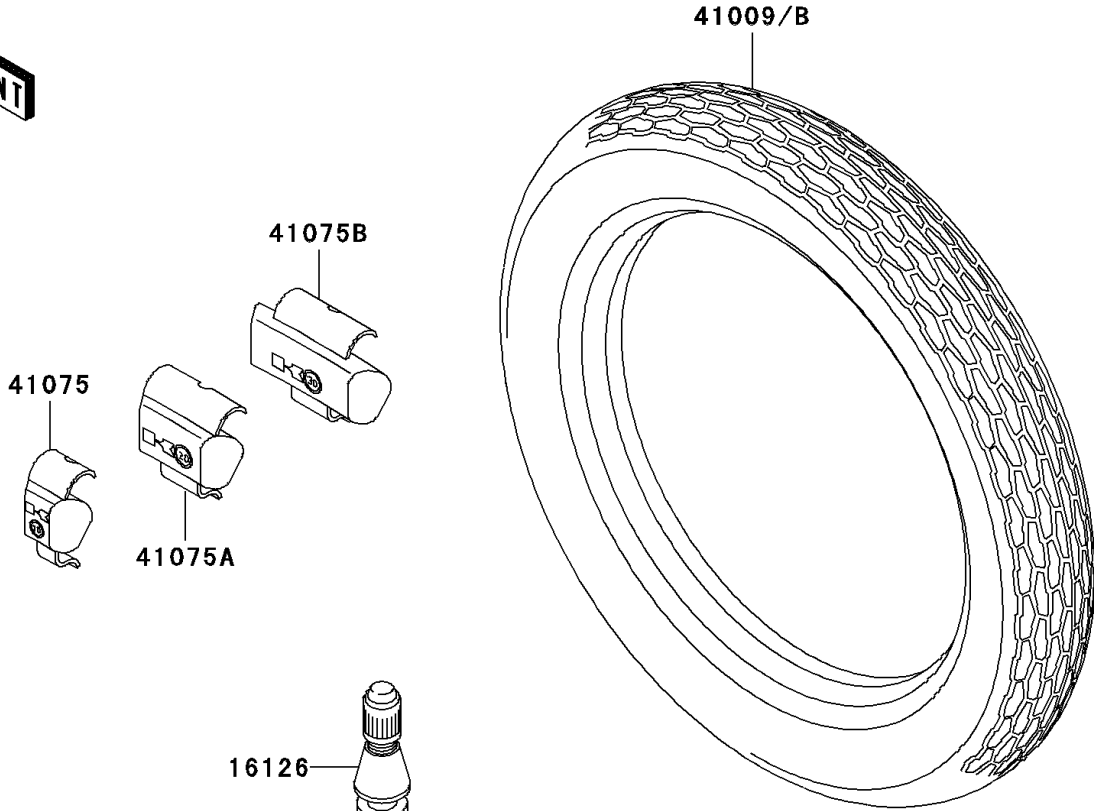

2002 Voyager XII PARTS DIAGRAM

Tires

F2210

2002 Voyager XII PARTS LIST

Tires

ITEM NAME	PART NUMBER	QUANTITY
VALVE,TIRE (Ref # 16126)	16126-1140	1
VALVE,TIRE (Ref # 16126A)	16126-1191	1
TIRE,FR,130/90-16 67H,D404FW(D (Ref # 41009B)	41009-1393	1
TIRE,RR,150/90B15 74H,D404G(D) (Ref # 41009C)	41009-1394	1
BALANCER-WHEEL,10G,SILVER (Ref # 41075)	41075-1014	AR
BALANCER-WHEEL,20G,SILVER (Ref # 41075A)	41075-1015	AR
BALANCER-WHEEL,30G,SILVER (Ref # 41075B)	41075-1016	AR