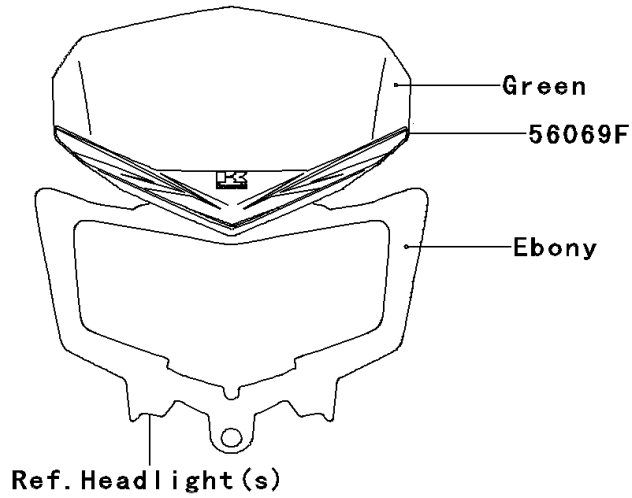

2012 KLX® 250S PARTS DIAGRAM

Decals(Green)(TCF)

F2861G

2012 KLX® 250S PARTS LIST

Decals(Green)(TCF)

ITEM NAME	PART NUMBER	QUANTITY
PATTERN,SHROUD,UPP,LH (Ref # 56069)	56069-1665	1
PATTERN,SHROUD,LWR,LH (Ref # 56069A)	56069-1666	1
PATTERN,SHROUD,UPP,RH (Ref # 56069B)	56069-1667	1
PATTERN,SHROUD,LWR,RH (Ref # 56069C)	56069-1668	1
PATTERN,SIDE COVER,LH (Ref # 56069D)	56069-1677	1
PATTERN,SIDE COVER,RH (Ref # 56069E)	56069-1678	1
PATTERN,HEAD LAMP COVER (Ref # 56069F)	56069-1679	1