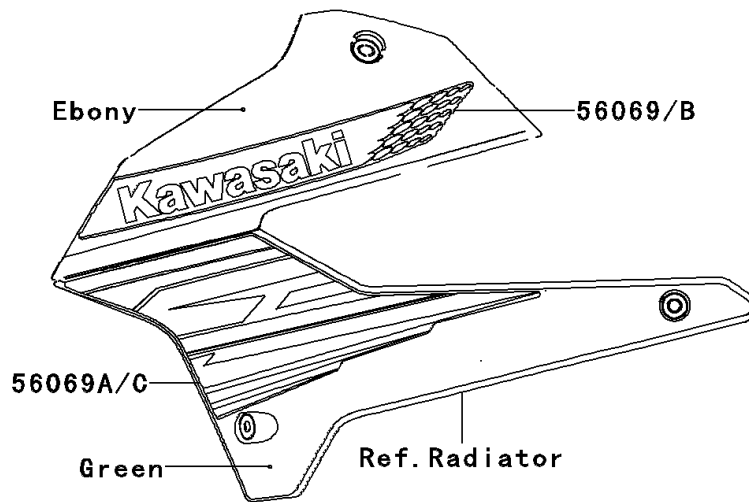

2012 KLX® 250S PARTS DIAGRAM

Decals(Green)(TCF)

F2861G

2012 KLX® 250S PARTS LIST

Decals(Green)(TCF)

ITEM NAME	PART NUMBER	QUANTITY
PATTERN,SHROUD,UPP,LH (Ref # 56069)	56069-1665	1
PATTERN,SHROUD,LWR,LH (Ref # 56069A)	56069-1666	1
PATTERN,SHROUD,UPP,RH (Ref # 56069B)	56069-1667	1
PATTERN,SHROUD,LWR,RH (Ref # 56069C)	56069-1668	1
PATTERN,SIDE COVER,LH (Ref # 56069D)	56069-1677	1
PATTERN,SIDE COVER,RH (Ref # 56069E)	56069-1678	1
PATTERN,HEAD LAMP COVER (Ref # 56069F)	56069-1679	1