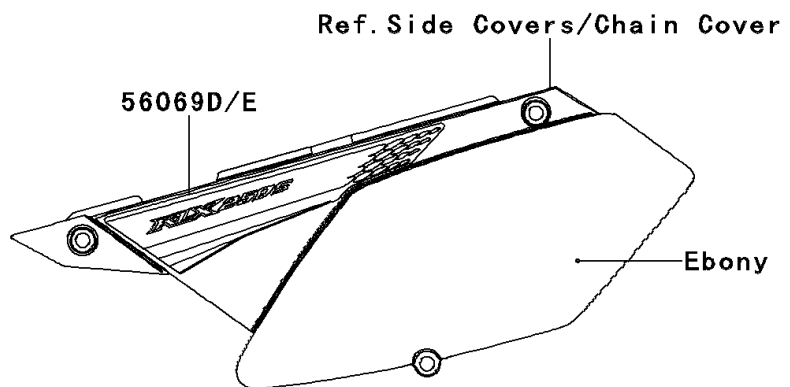

2012 KLX® 250S PARTS DIAGRAM

Decals(Green)(TCF)

F2861G

2012 KLX® 250S PARTS LIST

Decals(Green)(TCF)

ITEM NAME	PART NUMBER	QUANTITY
PATTERN,SHROUD,UPP,LH (Ref # 56069)	56069-1665	1
PATTERN,SHROUD,LWR,LH (Ref # 56069A)	56069-1666	1
PATTERN,SHROUD,UPP,RH (Ref # 56069B)	56069-1667	1
PATTERN,SHROUD,LWR,RH (Ref # 56069C)	56069-1668	1
PATTERN,SIDE COVER,LH (Ref # 56069D)	56069-1677	1
PATTERN,SIDE COVER,RH (Ref # 56069E)	56069-1678	1
PATTERN,HEAD LAMP COVER (Ref # 56069F)	56069-1679	1