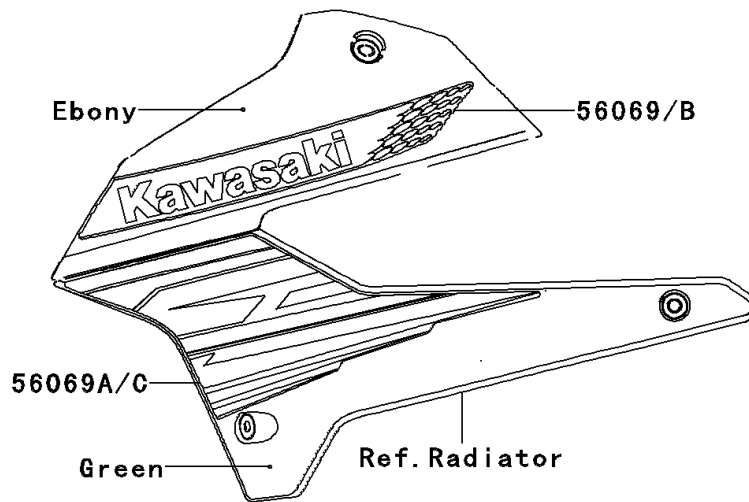

# 2012 KLX® 250S PARTS DIAGRAM

Decals(Green)(TCF)

F2861G

## 2012 KLX® 250S PARTS LIST

Decals(Green)(TCF)

| ITEM NAME                              | PART NUMBER | QUANTITY |
|--|-------------|----------|
| PATTERN,SHROUD,UPP,LH (Ref # 56069)    | 56069-1665  | 1        |
| PATTERN,SHROUD,LWR,LH (Ref # 56069A)   | 56069-1666  | 1        |
| PATTERN,SHROUD,UPP,RH (Ref # 56069B)   | 56069-1667  | 1        |
| PATTERN,SHROUD,LWR,RH (Ref # 56069C)   | 56069-1668  | 1        |
| PATTERN,SIDE COVER,LH (Ref # 56069D)   | 56069-1677  | 1        |
| PATTERN,SIDE COVER,RH (Ref # 56069E)   | 56069-1678  | 1        |
| PATTERN,HEAD LAMP COVER (Ref # 56069F) | 56069-1679  | 1        |