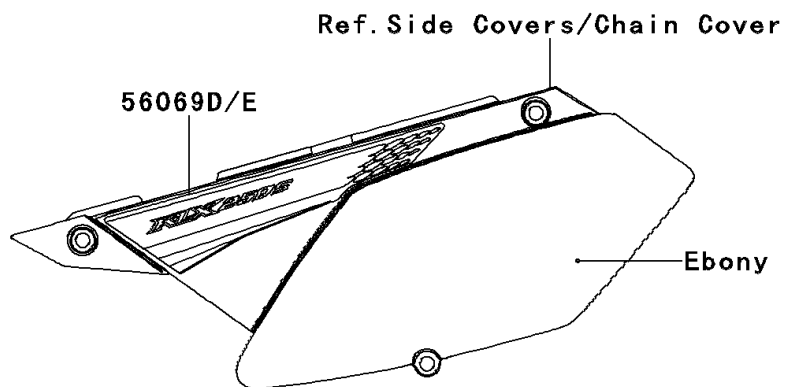

2012 KLX® 250S PARTS DIAGRAM

Decals(Green)(TCF)

F2861G

2012 KLX® 250S PARTS LIST

Decals(Green)(TCF)

ITEM NAME	PART NUMBER	QUANTITY
PATTERN,SHROUD,UPP,LH (Ref # 56069)	56069-1665	1
PATTERN,SHROUD,LWR,LH (Ref # 56069A)	56069-1666	1
PATTERN,SHROUD,UPP,RH (Ref # 56069B)	56069-1667	1
PATTERN,SHROUD,LWR,RH (Ref # 56069C)	56069-1668	1
PATTERN,SIDE COVER,LH (Ref # 56069D)	56069-1677	1
PATTERN,SIDE COVER,RH (Ref # 56069E)	56069-1678	1
PATTERN,HEAD LAMP COVER (Ref # 56069F)	56069-1679	1