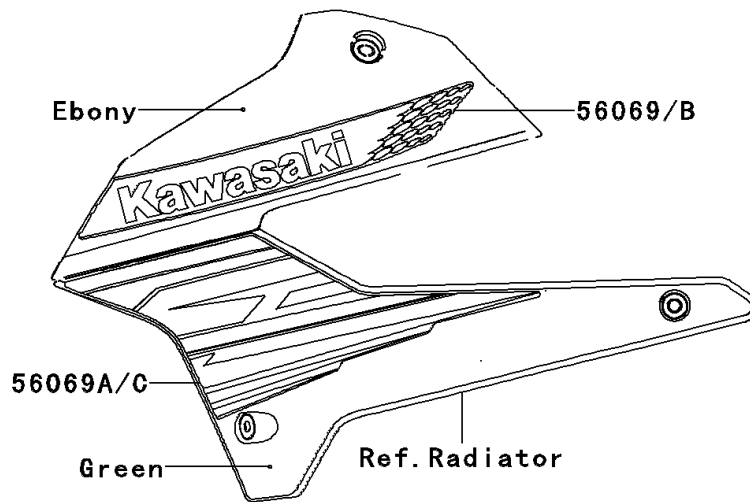

2012 KLX® 250S PARTS DIAGRAM

Decals(Green)(TCF)

F2861G

2012 KLX® 250S PARTS LIST

Decals(Green)(TCF)

ITEM NAME	PART NUMBER	QUANTITY
PATTERN,SHROUD,UPP,LH (Ref # 56069)	56069-1665	1
PATTERN,SHROUD,LWR,LH (Ref # 56069A)	56069-1666	1
PATTERN,SHROUD,UPP,RH (Ref # 56069B)	56069-1667	1
PATTERN,SHROUD,LWR,RH (Ref # 56069C)	56069-1668	1
PATTERN,SIDE COVER,LH (Ref # 56069D)	56069-1677	1
PATTERN,SIDE COVER,RH (Ref # 56069E)	56069-1678	1
PATTERN,HEAD LAMP COVER (Ref # 56069F)	56069-1679	1