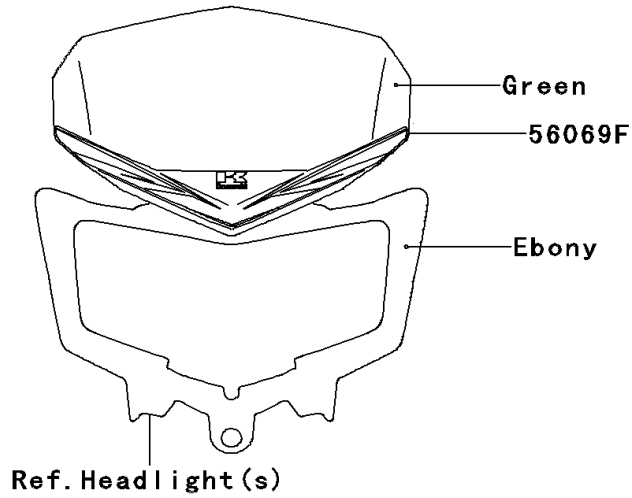

# 2012 KLX® 250S PARTS DIAGRAM

Decals(Green)(TCF)

F2861G

## 2012 KLX® 250S PARTS LIST

Decals(Green)(TCF)

| ITEM NAME                              | PART NUMBER | QUANTITY |
|--|-------------|----------|
| PATTERN,SHROUD,UPP,LH (Ref # 56069)    | 56069-1665  | 1        |
| PATTERN,SHROUD,LWR,LH (Ref # 56069A)   | 56069-1666  | 1        |
| PATTERN,SHROUD,UPP,RH (Ref # 56069B)   | 56069-1667  | 1        |
| PATTERN,SHROUD,LWR,RH (Ref # 56069C)   | 56069-1668  | 1        |
| PATTERN,SIDE COVER,LH (Ref # 56069D)   | 56069-1677  | 1        |
| PATTERN,SIDE COVER,RH (Ref # 56069E)   | 56069-1678  | 1        |
| PATTERN,HEAD LAMP COVER (Ref # 56069F) | 56069-1679  | 1        |