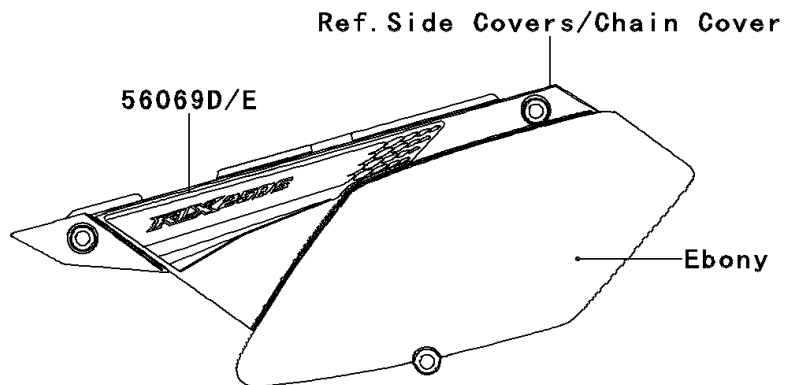

# 2012 KLX® 250S PARTS DIAGRAM

Decals(Green)(TCF)

F2861G

## 2012 KLX® 250S PARTS LIST

Decals(Green)(TCF)

| ITEM NAME                              | PART NUMBER | QUANTITY |
|--|-------------|----------|
| PATTERN,SHROUD,UPP,LH (Ref # 56069)    | 56069-1665  | 1        |
| PATTERN,SHROUD,LWR,LH (Ref # 56069A)   | 56069-1666  | 1        |
| PATTERN,SHROUD,UPP,RH (Ref # 56069B)   | 56069-1667  | 1        |
| PATTERN,SHROUD,LWR,RH (Ref # 56069C)   | 56069-1668  | 1        |
| PATTERN,SIDE COVER,LH (Ref # 56069D)   | 56069-1677  | 1        |
| PATTERN,SIDE COVER,RH (Ref # 56069E)   | 56069-1678  | 1        |
| PATTERN,HEAD LAMP COVER (Ref # 56069F) | 56069-1679  | 1        |