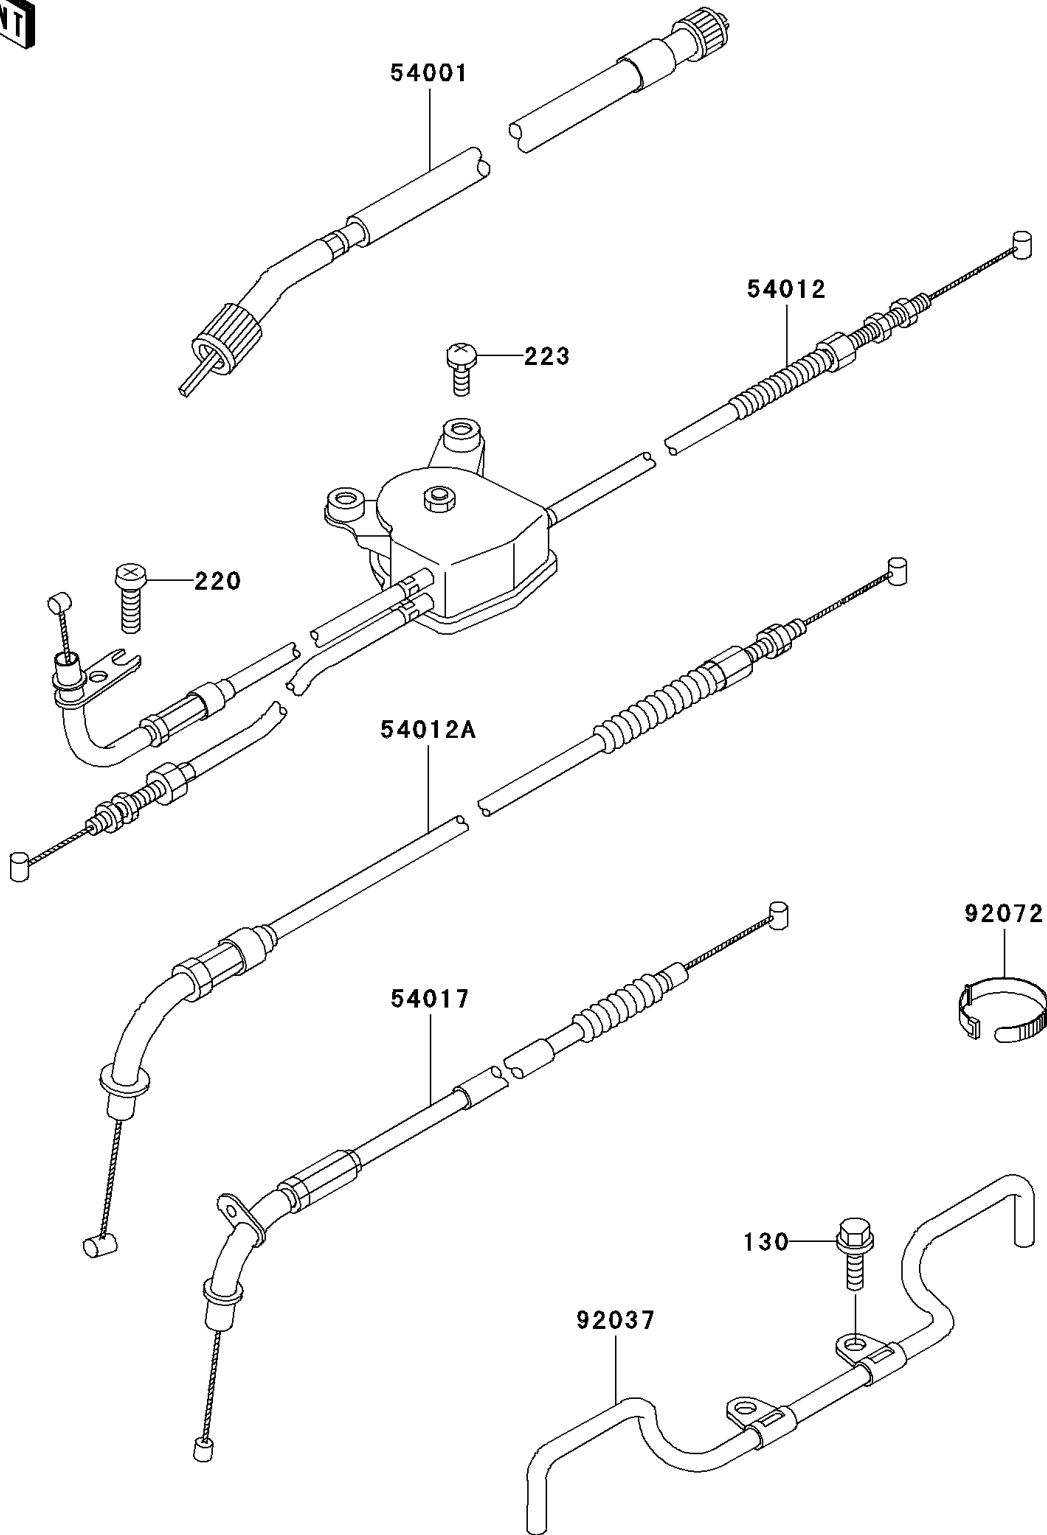

2003 Voyager XII PARTS DIAGRAM

Cables

F2540

2003 Voyager XII PARTS LIST

Cables

ITEM NAME	PART NUMBER	QUANTITY
BOLT-FLANGED (Ref # 130)	130B0614	2
SCREW-PAN-CROS (Ref # 220)	220C0514	1
SCREW-PAN-WS-CROS (Ref # 223)	223B0610	2
CABLE-SPEEDOMETER (Ref # 54001)	54001-1121	1
CABLE-THROTTLE,OPENING (Ref # 54012)	54012-1331	1
CABLE-THROTTLE,CLOSING (Ref # 54012A)	54012-1332	1
CABLE-STARTER (Ref # 54017)	54017-1095	1
CLAMP,CABLE&HOSE (Ref # 92037)	92037-1832	1
BAND,L=202 (Ref # 92072)	92072-1195	1