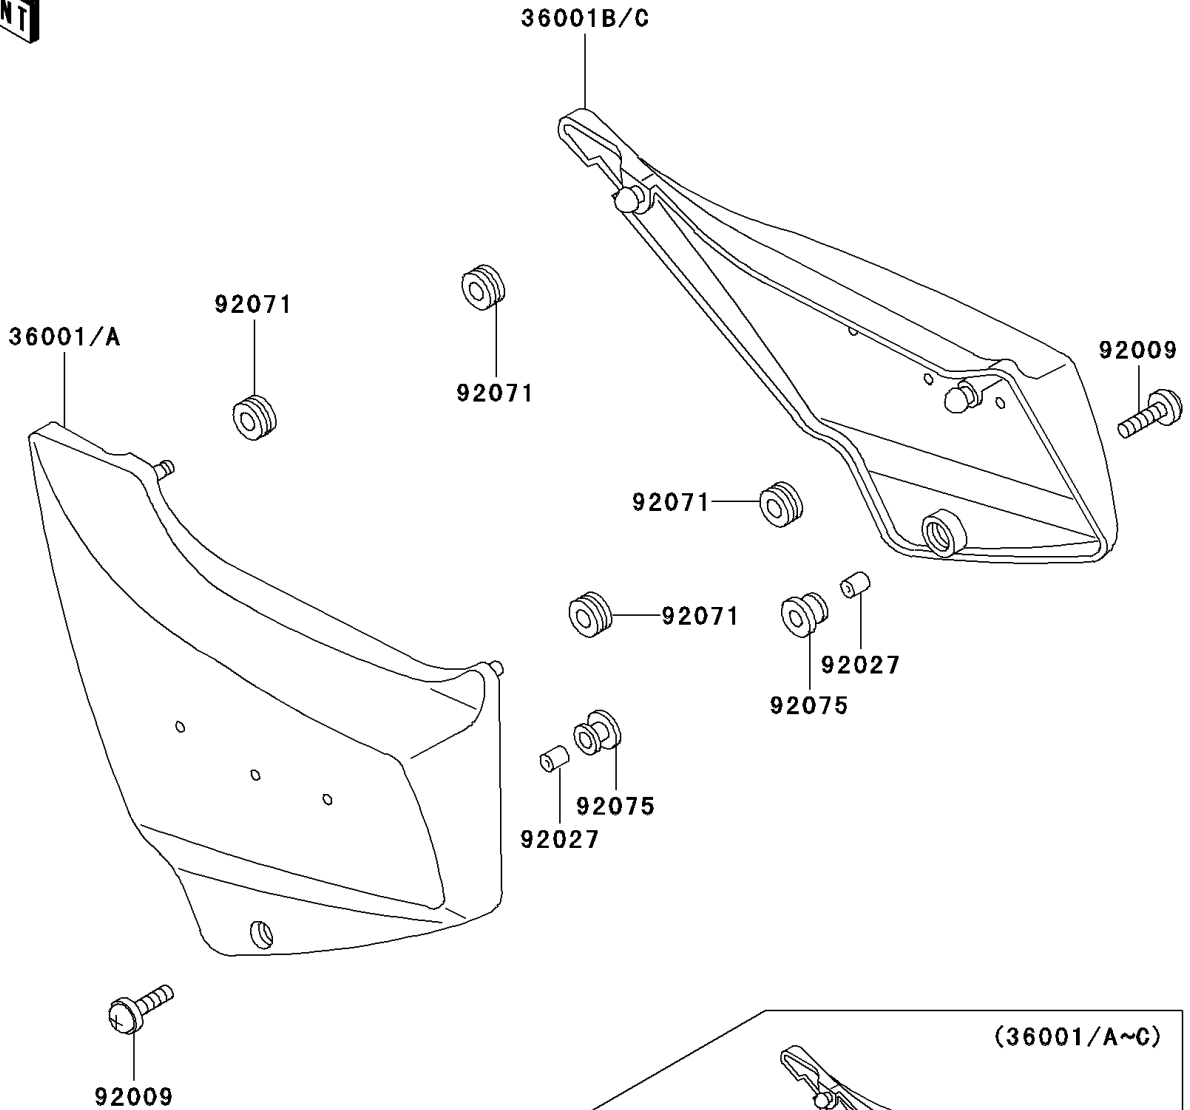

# 2003 Voyager XII PARTS DIAGRAM

Side Covers

F2611

WOD

## 2003 Voyager XII PARTS LIST

### Side Covers

ITEM NAME	PART NUMBER	QUANTITY
COVER-SIDE,LH,M.C.OLIVE (Ref # 36001A)	36001-1322-360	1
COVER-SIDE,RH,M.C.OLIVE (Ref # 36001C)	36001-1323-360	1
SCREW,6X18 (Ref # 92009)	92009-1663	2
COLLAR,6.8X10X12 (Ref # 92027)	92027-162	2
GROMMET (Ref # 92071)	92071-056	4
DAMPER,MALE (Ref # 92075)	92075-174	2