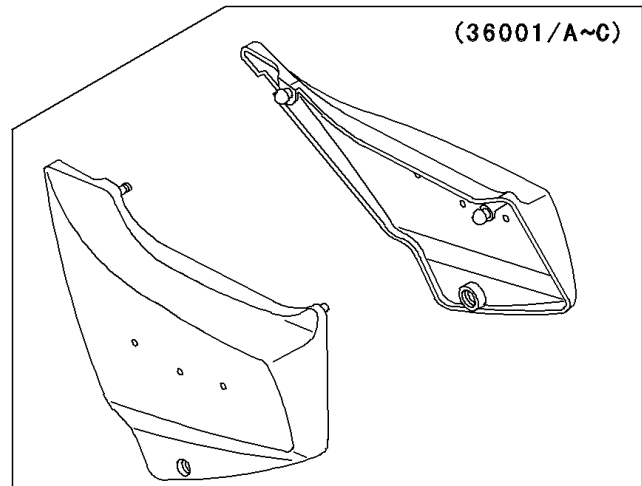

# 2003 Voyager XII PARTS DIAGRAM

Side Covers

F2611

WOD

### Side Covers

ITEM NAME	PART NUMBER	QUANTITY
COVER-SIDE,LH,M.C.OLIVE (Ref # 36001A)	36001-1322-360	1
COVER-SIDE,RH,M.C.OLIVE (Ref # 36001C)	36001-1323-360	1
SCREW,6X18 (Ref # 92009)	92009-1663	2
COLLAR,6.8X10X12 (Ref # 92027)	92027-162	2
GROMMET (Ref # 92071)	92071-056	4
DAMPER,MALE (Ref # 92075)	92075-174	2