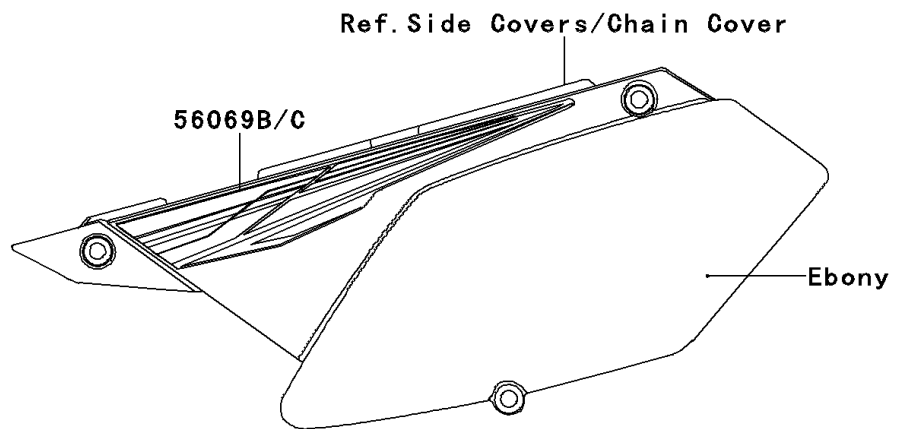

2013 KLX® 250S PARTS DIAGRAM

Decals(White)(TDF)

F2861H

2013 KLX® 250S PARTS LIST

Decals(White)(TDF)

ITEM NAME	PART NUMBER	QUANTITY
PATTERN,SHROUD,UPP,LH (Ref # 56069)	56069-2415	1
PATTERN,SHROUD,UPP,RH (Ref # 56069A)	56069-2417	1
PATTERN,SIDE COVER,LH (Ref # 56069B)	56069-2419	1
PATTERN,SIDE COVER,RH (Ref # 56069C)	56069-2420	1
PATTERN,SHROUD,LWR,LH (Ref # 56069D)	56069-2458	1
PATTERN,SHROUD,LWR,RH (Ref # 56069E)	56069-2459	1
PATTERN,HEAD LAMP COVER (Ref # 56069F)	56069-2460	1