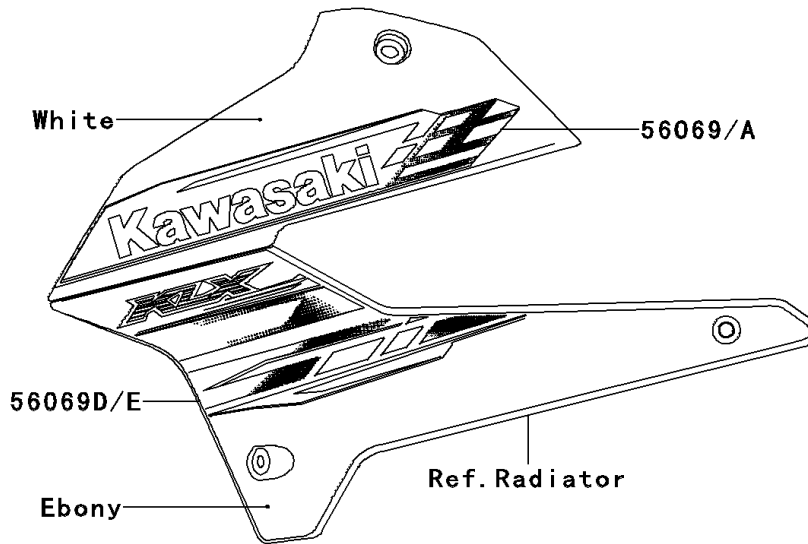

2013 KLX® 250S PARTS DIAGRAM

Decals(White)(TDF)

F2861H

2013 KLX® 250S PARTS LIST

Decals(White)(TDF)

ITEM NAME	PART NUMBER	QUANTITY
PATTERN,SHROUD,UPP,LH (Ref # 56069)	56069-2415	1
PATTERN,SHROUD,UPP,RH (Ref # 56069A)	56069-2417	1
PATTERN,SIDE COVER,LH (Ref # 56069B)	56069-2419	1
PATTERN,SIDE COVER,RH (Ref # 56069C)	56069-2420	1
PATTERN,SHROUD,LWR,LH (Ref # 56069D)	56069-2458	1
PATTERN,SHROUD,LWR,RH (Ref # 56069E)	56069-2459	1
PATTERN,HEAD LAMP COVER (Ref # 56069F)	56069-2460	1