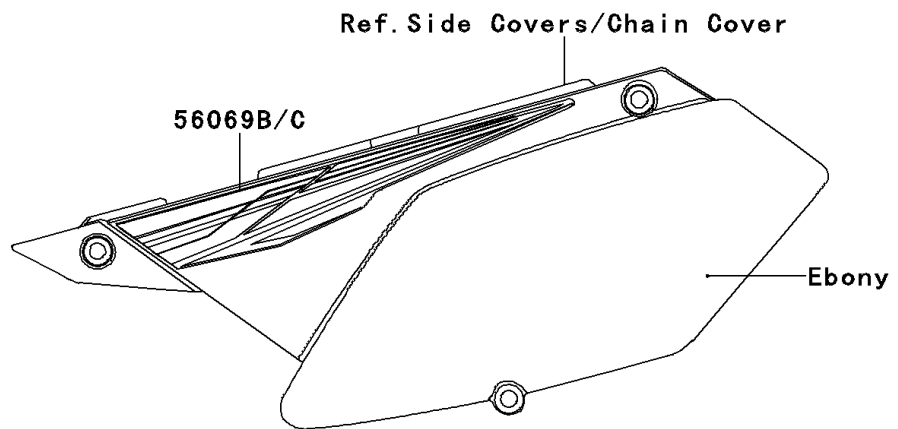

2013 KLX® 250S PARTS DIAGRAM

Decals(White)(TDF)

F2861H

2013 KLX® 250S PARTS LIST

Decals(White)(TDF)

ITEM NAME	PART NUMBER	QUANTITY
PATTERN,SHROUD,UPP,LH (Ref # 56069)	56069-2415	1
PATTERN,SHROUD,UPP,RH (Ref # 56069A)	56069-2417	1
PATTERN,SIDE COVER,LH (Ref # 56069B)	56069-2419	1
PATTERN,SIDE COVER,RH (Ref # 56069C)	56069-2420	1
PATTERN,SHROUD,LWR,LH (Ref # 56069D)	56069-2458	1
PATTERN,SHROUD,LWR,RH (Ref # 56069E)	56069-2459	1
PATTERN,HEAD LAMP COVER (Ref # 56069F)	56069-2460	1