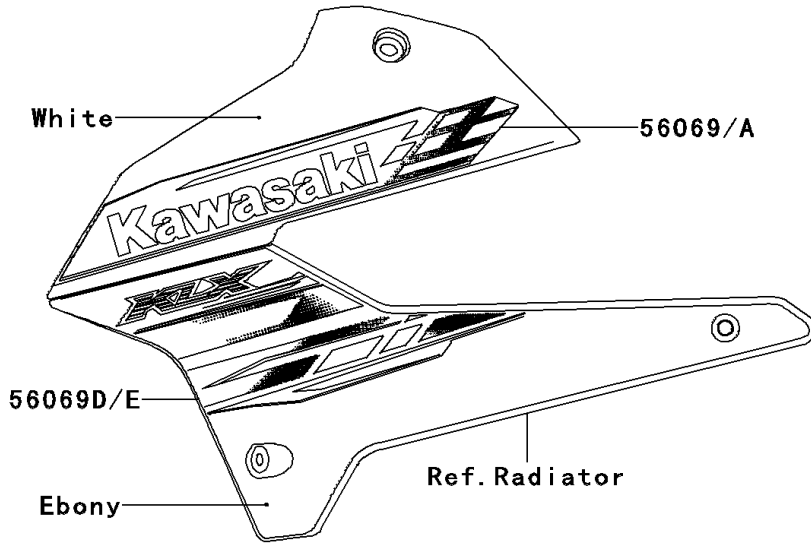

2013 KLX® 250S PARTS DIAGRAM

Decals(White)(TDF)

F2861H

2013 KLX® 250S PARTS LIST

Decals(White)(TDF)

ITEM NAME	PART NUMBER	QUANTITY
PATTERN,SHROUD,UPP,LH (Ref # 56069)	56069-2415	1
PATTERN,SHROUD,UPP,RH (Ref # 56069A)	56069-2417	1
PATTERN,SIDE COVER,LH (Ref # 56069B)	56069-2419	1
PATTERN,SIDE COVER,RH (Ref # 56069C)	56069-2420	1
PATTERN,SHROUD,LWR,LH (Ref # 56069D)	56069-2458	1
PATTERN,SHROUD,LWR,RH (Ref # 56069E)	56069-2459	1
PATTERN,HEAD LAMP COVER (Ref # 56069F)	56069-2460	1