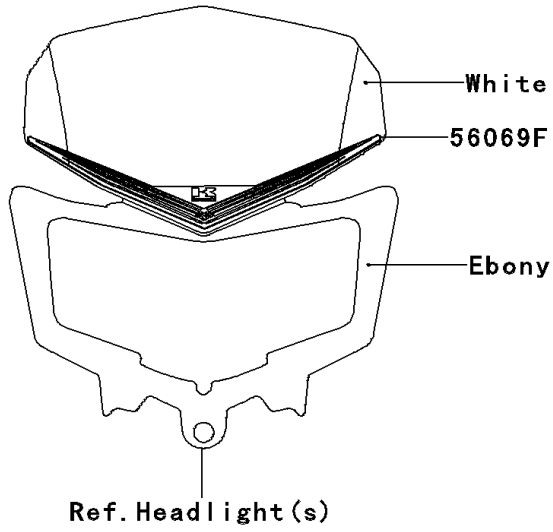

2013 KLX® 250S PARTS DIAGRAM

Decals(White)(TDF)

F2861H

2013 KLX® 250S PARTS LIST

Decals(White)(TDF)

ITEM NAME	PART NUMBER	QUANTITY
PATTERN,SHROUD,UPP,LH (Ref # 56069)	56069-2415	1
PATTERN,SHROUD,UPP,RH (Ref # 56069A)	56069-2417	1
PATTERN,SIDE COVER,LH (Ref # 56069B)	56069-2419	1
PATTERN,SIDE COVER,RH (Ref # 56069C)	56069-2420	1
PATTERN,SHROUD,LWR,LH (Ref # 56069D)	56069-2458	1
PATTERN,SHROUD,LWR,RH (Ref # 56069E)	56069-2459	1
PATTERN,HEAD LAMP COVER (Ref # 56069F)	56069-2460	1