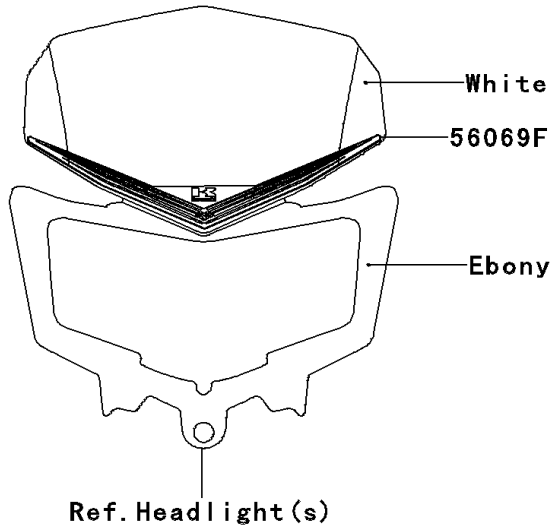

2013 KLX® 250S PARTS DIAGRAM

Decals(White)(TDF)

F2861H

2013 KLX® 250S PARTS LIST

Decals(White)(TDF)

ITEM NAME	PART NUMBER	QUANTITY
PATTERN,SHROUD,UPP,LH (Ref # 56069)	56069-2415	1
PATTERN,SHROUD,UPP,RH (Ref # 56069A)	56069-2417	1
PATTERN,SIDE COVER,LH (Ref # 56069B)	56069-2419	1
PATTERN,SIDE COVER,RH (Ref # 56069C)	56069-2420	1
PATTERN,SHROUD,LWR,LH (Ref # 56069D)	56069-2458	1
PATTERN,SHROUD,LWR,RH (Ref # 56069E)	56069-2459	1
PATTERN,HEAD LAMP COVER (Ref # 56069F)	56069-2460	1