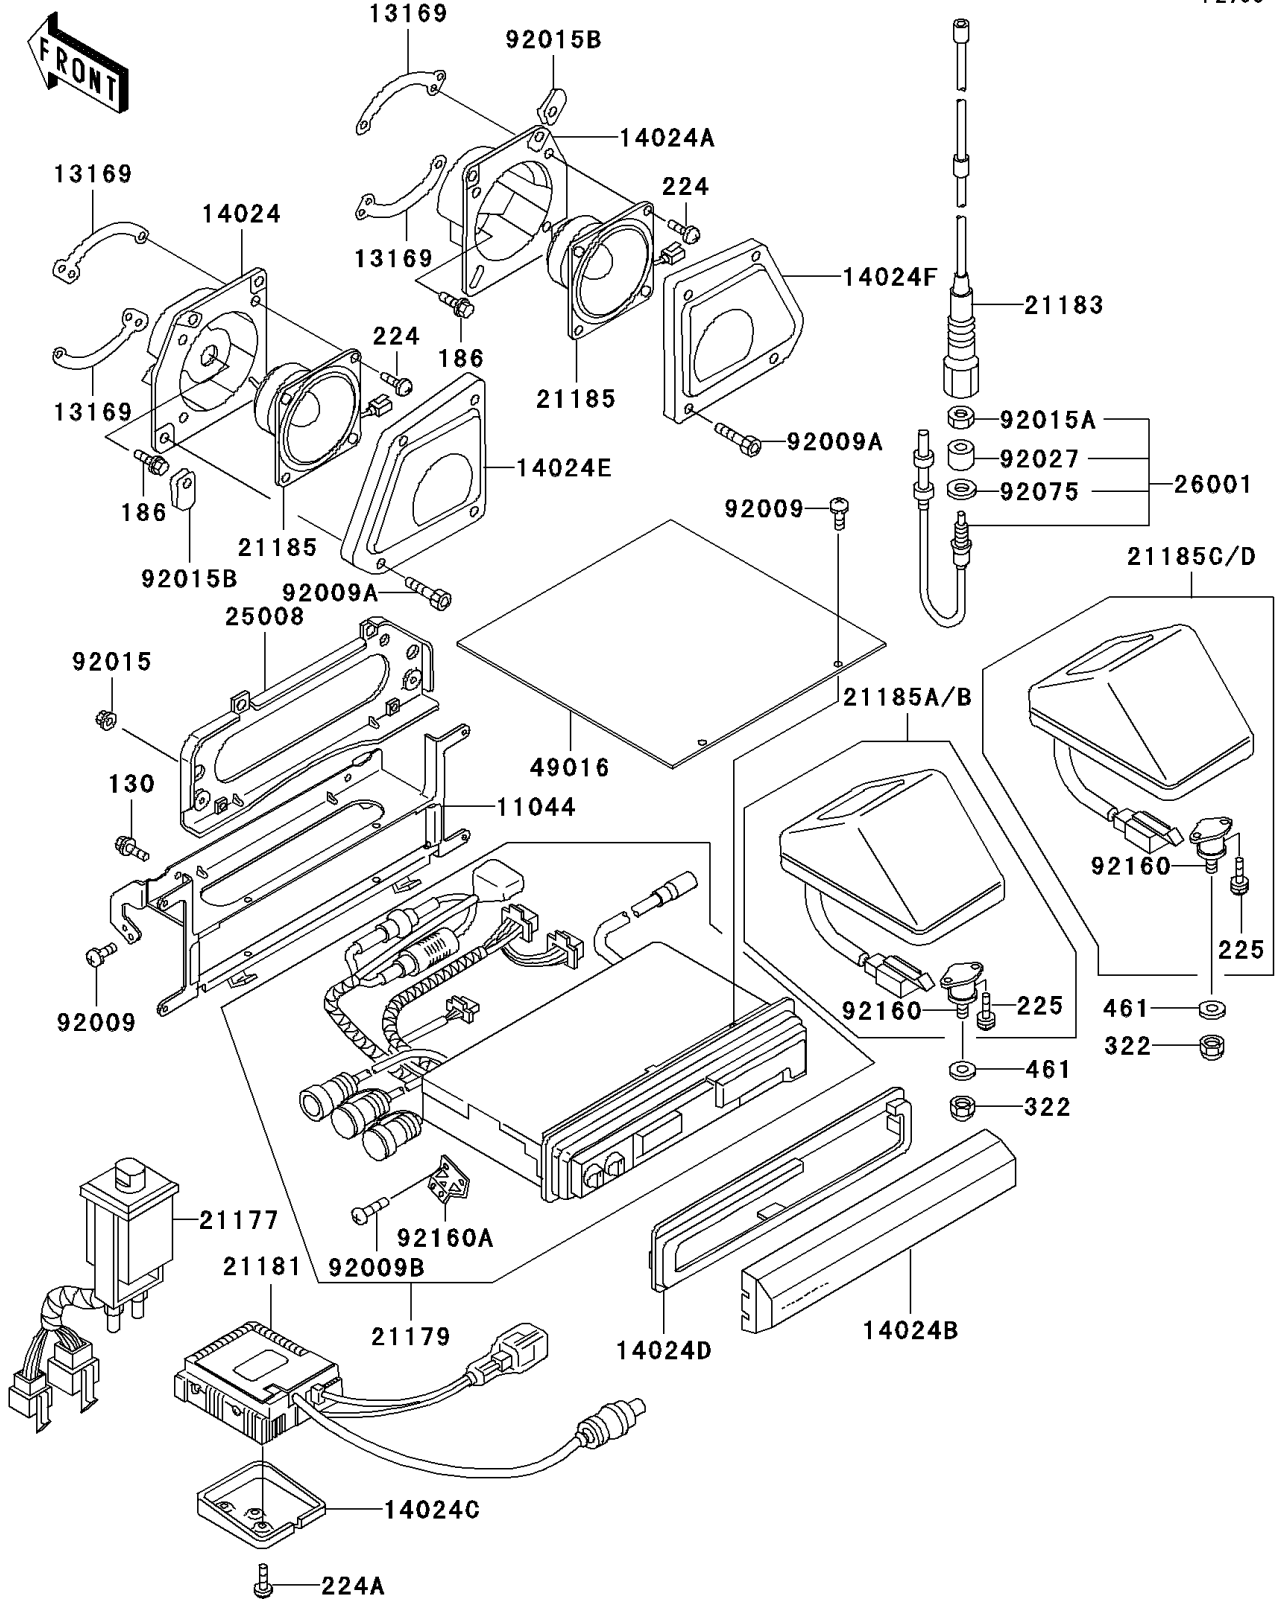

2001 Voyager XII PARTS DIAGRAM

Other

F2750

2001 Voyager XII PARTS LIST

Other

ITEM NAME	PART NUMBER	QUANTITY
BOLT-FLANGED (Ref # 130)	130G0512	2
BOLT-UPSET-WP (Ref # 186)	186D0612	4
SCREW-PAN-WP-CROS (Ref # 224)	224C0516	8
SCREW-PAN-WP-CROS (Ref # 224A)	224D0512	3
SCREW-PAN-WSP-CROS,4X12 (Ref # 225)	225D0412	12
NUT-CAP,6MM (Ref # 322)	322N0600	6
WASHER-SPRING,6MM (Ref # 461)	461F0600	6
BRACKET,AUDIO (Ref # 11044)	11044-1721	1
PLATE,SPEAKER (Ref # 13169)	13169-1655	4
COVER,SPEAKER,LH (Ref # 14024)	14024-1201	1
COVER,SPEAKER,RH (Ref # 14024A)	14024-1202	1
COVER,TUNER (Ref # 14024B)	14024-1203	1
COVER,AMPLIFIER (Ref # 14024C)	14024-1304	1
COVER (Ref # 14024D)	14024-1326	1
COVER,SPEAKER,LH (Ref # 14024E)	14024-1508	1
COVER,SPEAKER,RH (Ref # 14024F)	14024-1509	1
CONTROLLER (Ref # 21177)	21177-1051	1
RADIO-TUNER (Ref # 21179)	21179-1052	1
AMPLIFIER (Ref # 21181)	21181-1054	1
ANTENNA,ROD (Ref # 21183)	21183-1054	1
SPEAKER,FR (Ref # 21185)	21185-1056	2
SPEAKER,RR,LH,L.V.RED (Ref # 21185A)	21185-1057-P5	1
SPEAKER,RR,RH,L.V.RED (Ref # 21185C)	21185-1058-P5	1
BRACKET-METER (Ref # 25008)	25008-1125	1
HARNESS,ANTENNA (Ref # 26001)	26001-1794	1
COVER-SEAL,AUDIO (Ref # 49016)	49016-1122	1
SCREW,PAN-CROS,W/WASHER (Ref # 92009)	92009-1259	8
SCREW,SOCKET,4X20 (Ref # 92009A)	92009-1450	8
SCREW,3X4 (Ref # 92009B)	92009-1707	4

2001 Voyager XII PARTS LIST

Other

ITEM NAME	PART NUMBER	QUANTITY
NUT,FLANGED,6MM (Ref # 92015)	92015-1193	2
NUT,ANTENNA (Ref # 92015A)	92015-1313	1
NUT,4MM (Ref # 92015B)	92015-1593	6
COLLAR,ANTENNA (Ref # 92027)	92027-1681	1
DAMPER,WASHER,15X26X2 (Ref # 92075)	92075-1869	1
DAMPER,REAR SPEAKER (Ref # 92160)	92160-1158	6
DAMPER,RADIO TUNER (Ref # 92160A)	92160-1448	2