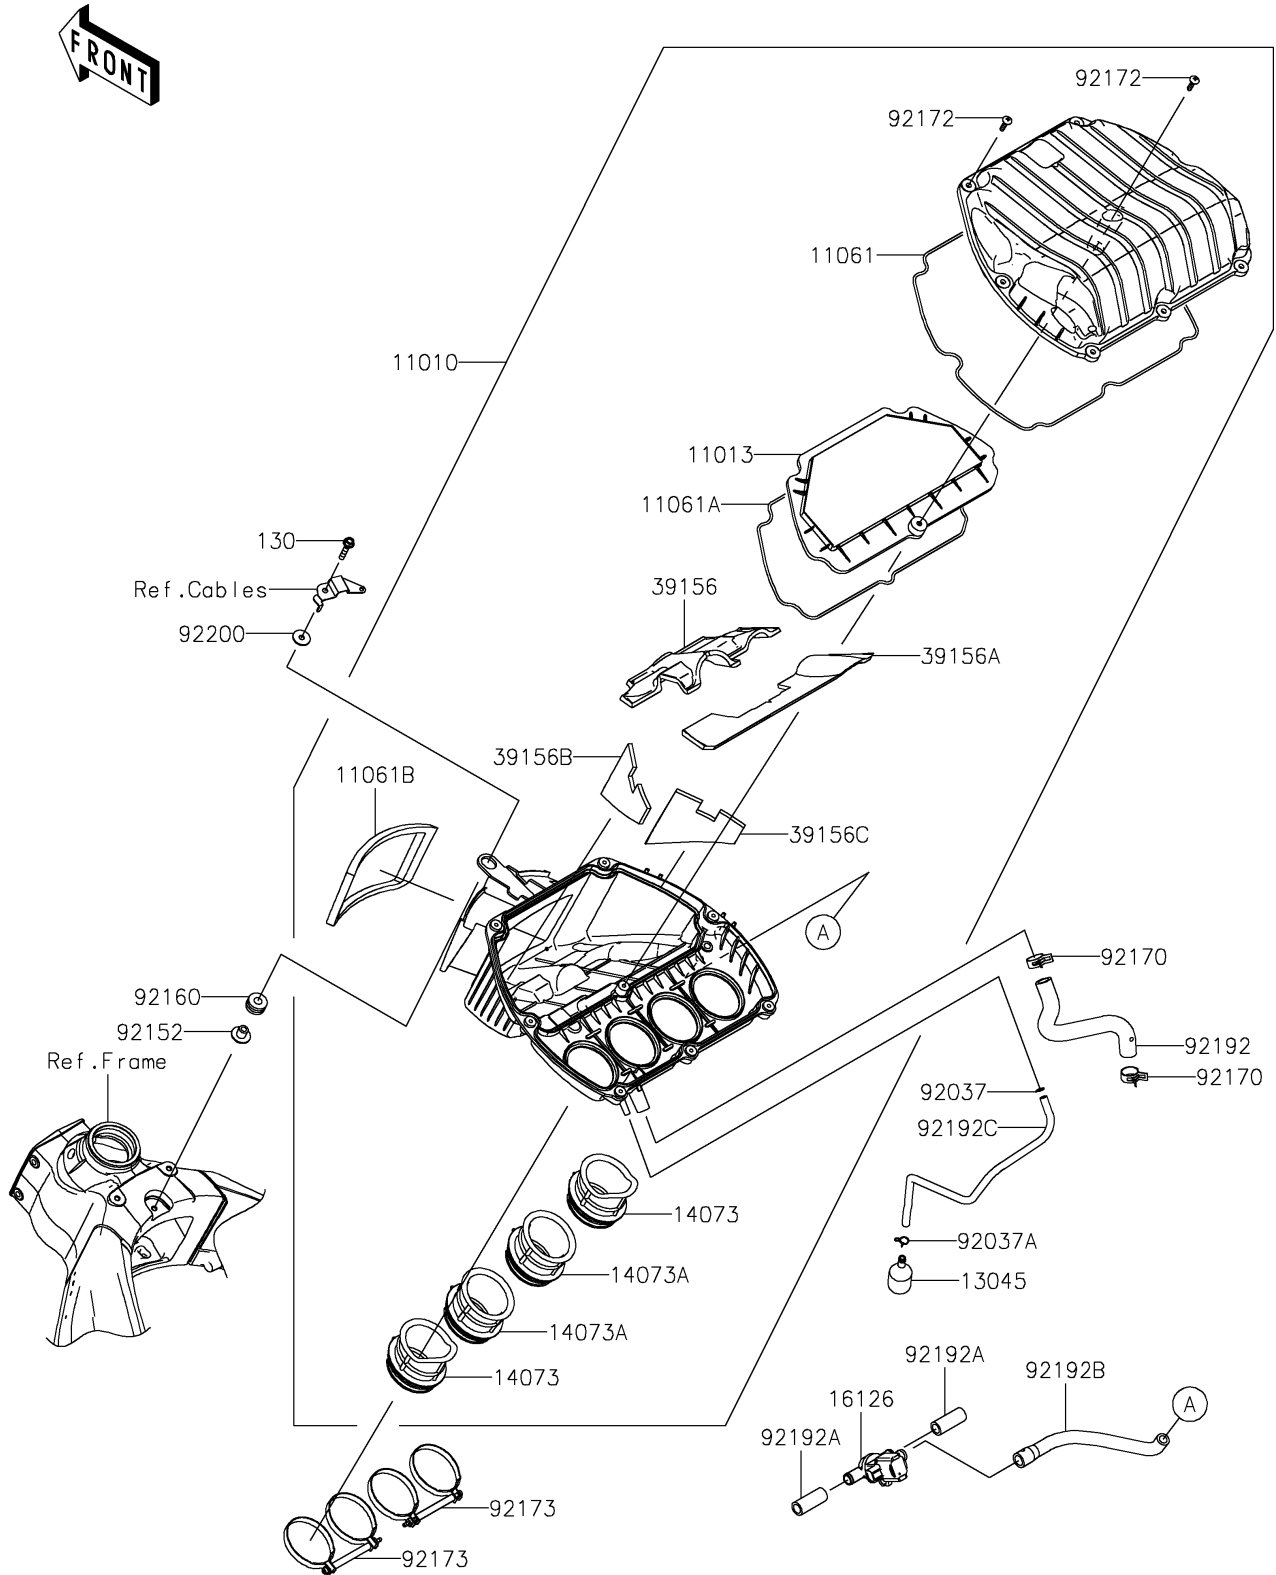

# 2022 Ninja ZX-6R (CA) PARTS DIAGRAM

Air Cleaner

E1130

### Air Cleaner

ITEM NAME	PART NUMBER	QUANTITY
FILTER-ASSY-AIR (Ref # 11010)	11010-1806	1
ELEMENT-AIR FILTER (Ref # 11013)	11013-0036	1
GASKET,UPP CASE (Ref # 11061)	11061-0379	1
GASKET,LWR CASE (Ref # 11061A)	11061-0380	1
GASKET,FRAME-A/C (Ref # 11061B)	11061-0381	1
RECEIVER-OIL (Ref # 13045)	13045-1057	1
DUCT,FUNNEL #1&#4 (Ref # 14073)	14073-1874	2
DUCT,FUNNEL #2&#3 (Ref # 14073A)	14073-1875	2
VALVE,AIR SWITCHING (Ref # 16126)	16126-0745	1
PAD,FR (Ref # 39156)	39156-0513	1
PAD,RR (Ref # 39156A)	39156-0514	1
PAD,LH (Ref # 39156B)	39156-0515	1
PAD,RH (Ref # 39156C)	39156-0516	1
CLAMP,TUBE (Ref # 92037)	92037-010	1
CLAMP (Ref # 92037A)	92037-1712	1
COLLAR,6.5X10.5X13.1 (Ref # 92152)	92152-0547	1
DAMPER (Ref # 92160)	92160-1162	1
CLAMP (Ref # 92170)	92170-1060	2
SCREW (Ref # 92172)	92172-1072	8
CLAMP (Ref # 92173)	92173-0115	2
TUBE,BLOWBY (Ref # 92192)	92192-0429	1
TUBE,12X17.6X44 (Ref # 92192A)	92192-0851	2
TUBE,ASV-A/C (Ref # 92192B)	92192-0879	1
TUBE,6X9X430 (Ref # 92192C)	92192-1254	1
WASHER,6.5X22X1.6 (Ref # 92200)	92200-1087	1
BOLT-FLANGED,6X30 (Ref # 130)	130BB0630	1