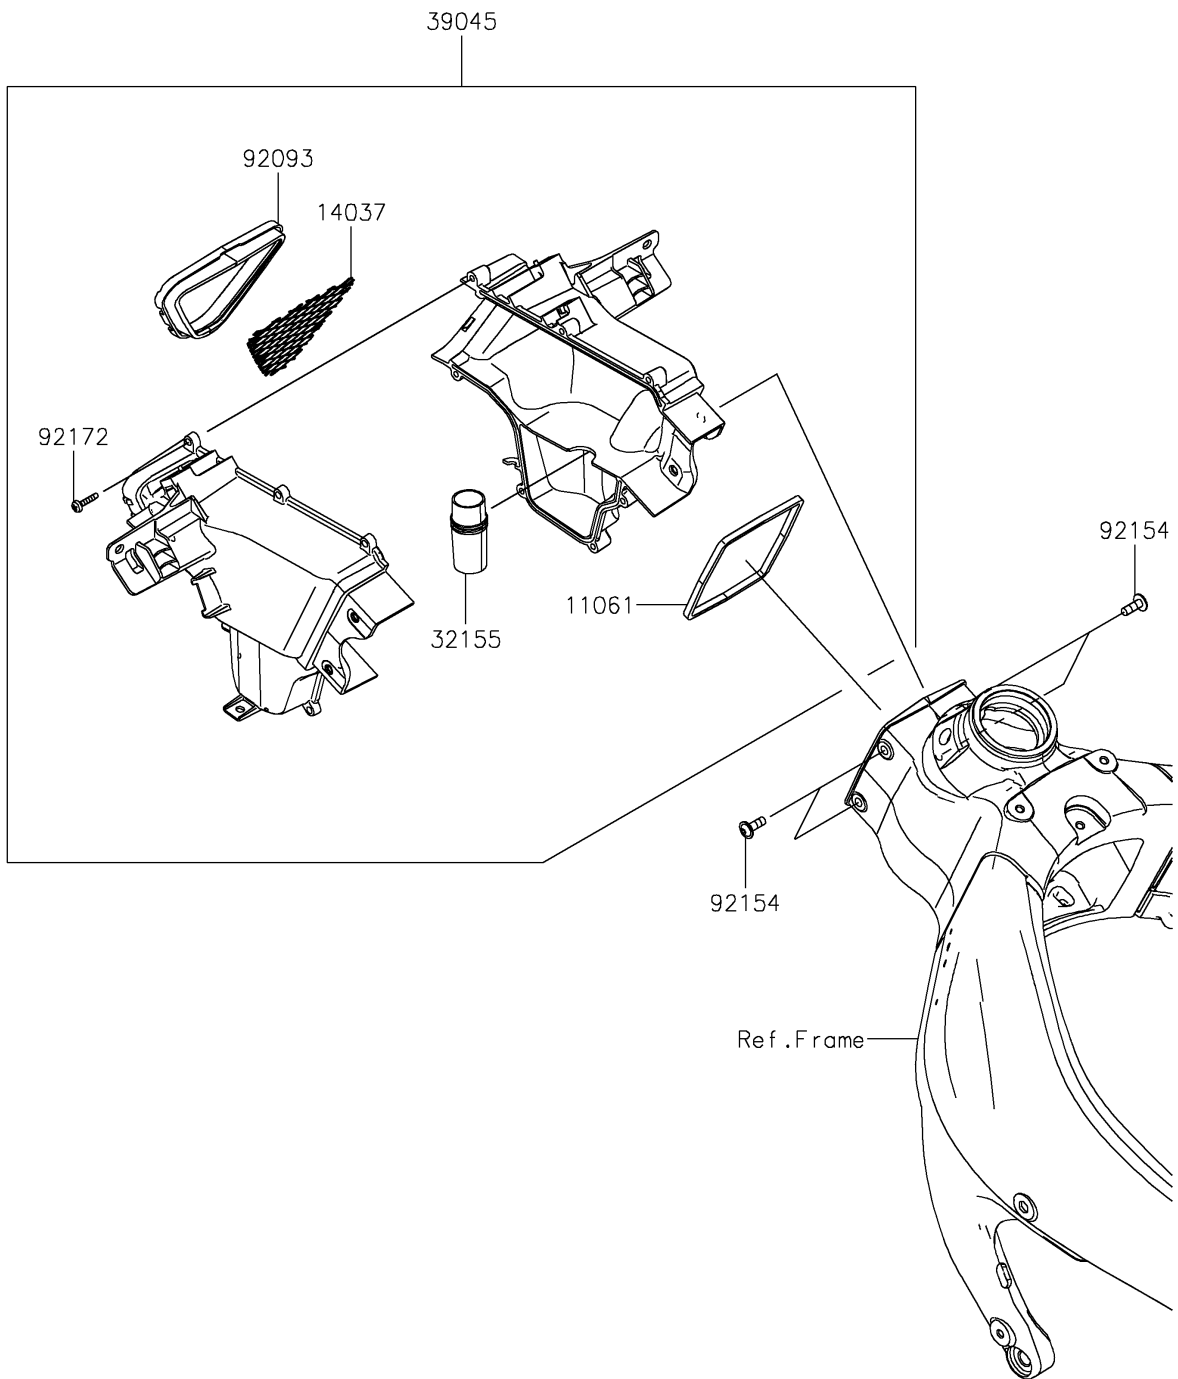

# 2022 Ninja ZX-6R (CA) PARTS DIAGRAM

Air Duct

E1131

### Air Duct

ITEM NAME	PART NUMBER	QUANTITY
GASKET (Ref # 11061)	11061-0825	1
SCREEN (Ref # 14037)	14037-0796	1
PIPE (Ref # 32155)	32155-1275	1
DUCT-ASSY, RAM AIR (Ref # 39045)	39045-0047	1
SEAL (Ref # 92093)	92093-0724	1
BOLT, FLANGED, BUTTON, 6X18 (Ref # 92154)	92154-1882	4
SCREW, TAPPING, 5X20 (Ref # 92172)	92172-0009	7