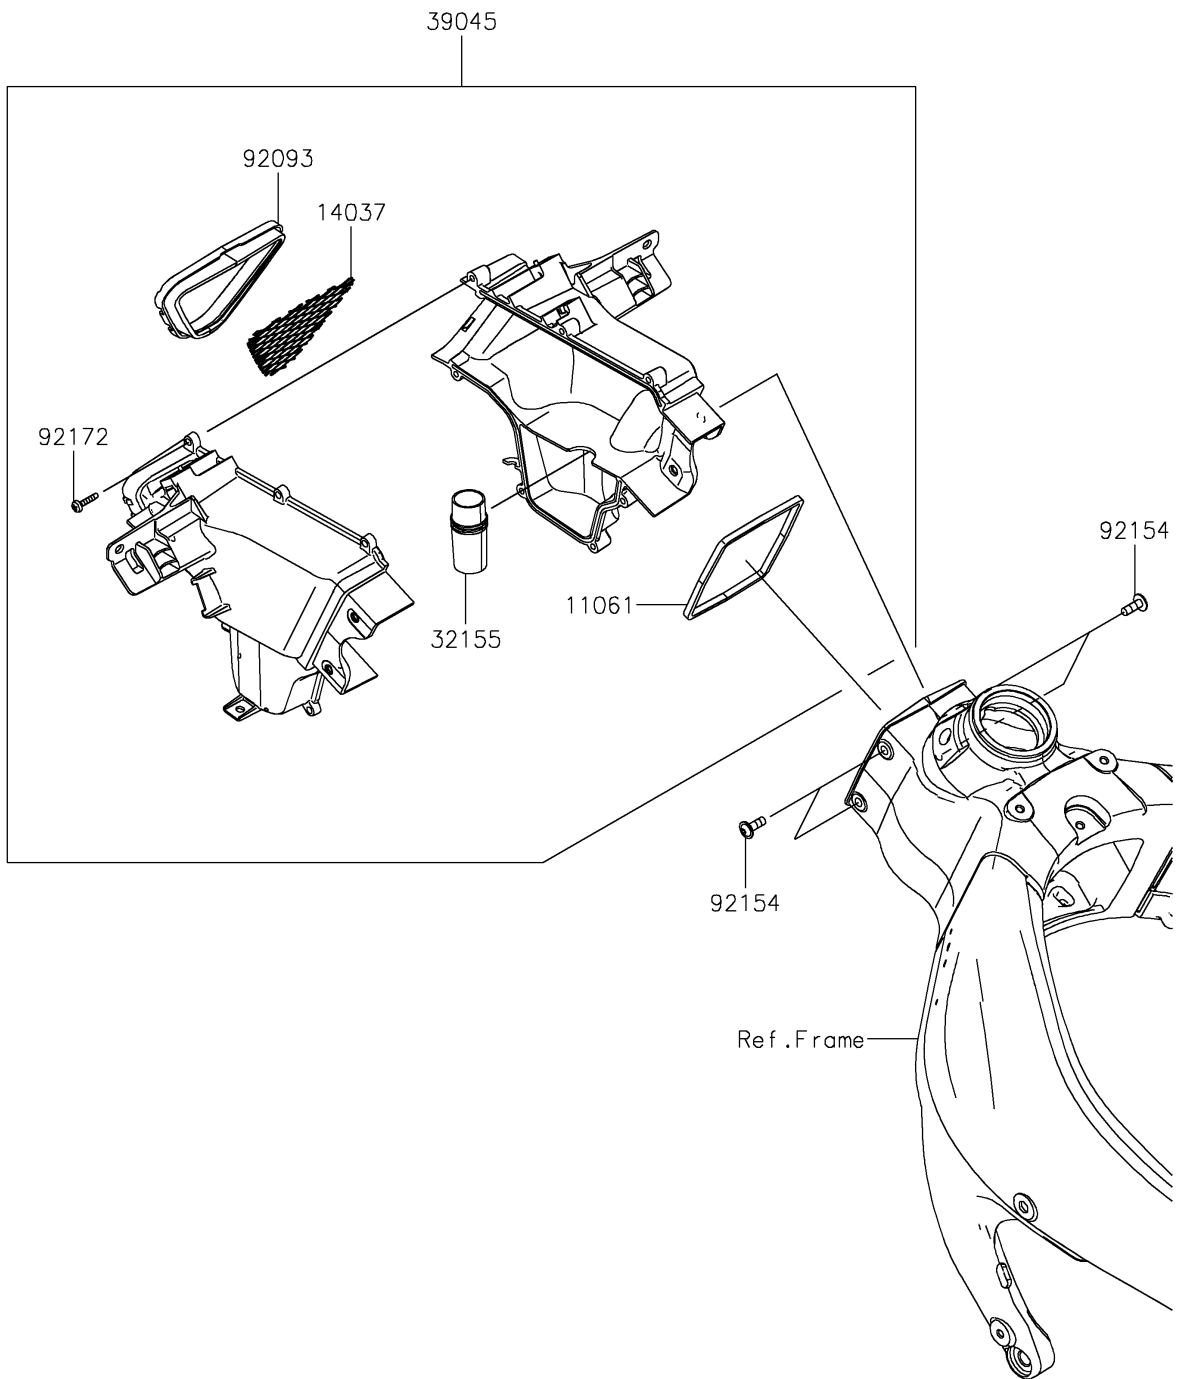

2022 NINJA[®] ZX[™]-6R PARTS DIAGRAM

Air Duct

E1131

2022 NINJA® ZX™-6R PARTS LIST

Air Duct

ITEM NAME	PART NUMBER	QUANTITY
GASKET (Ref # 11061)	11061-0825	1
SCREEN (Ref # 14037)	14037-0796	1
PIPE (Ref # 32155)	32155-1275	1
DUCT-ASSY, RAM AIR (Ref # 39045)	39045-0047	1
SEAL (Ref # 92093)	92093-0724	1
BOLT, FLANGED, BUTTON, 6X18 (Ref # 92154)	92154-1882	4
SCREW, TAPPING, 5X20 (Ref # 92172)	92172-0009	7