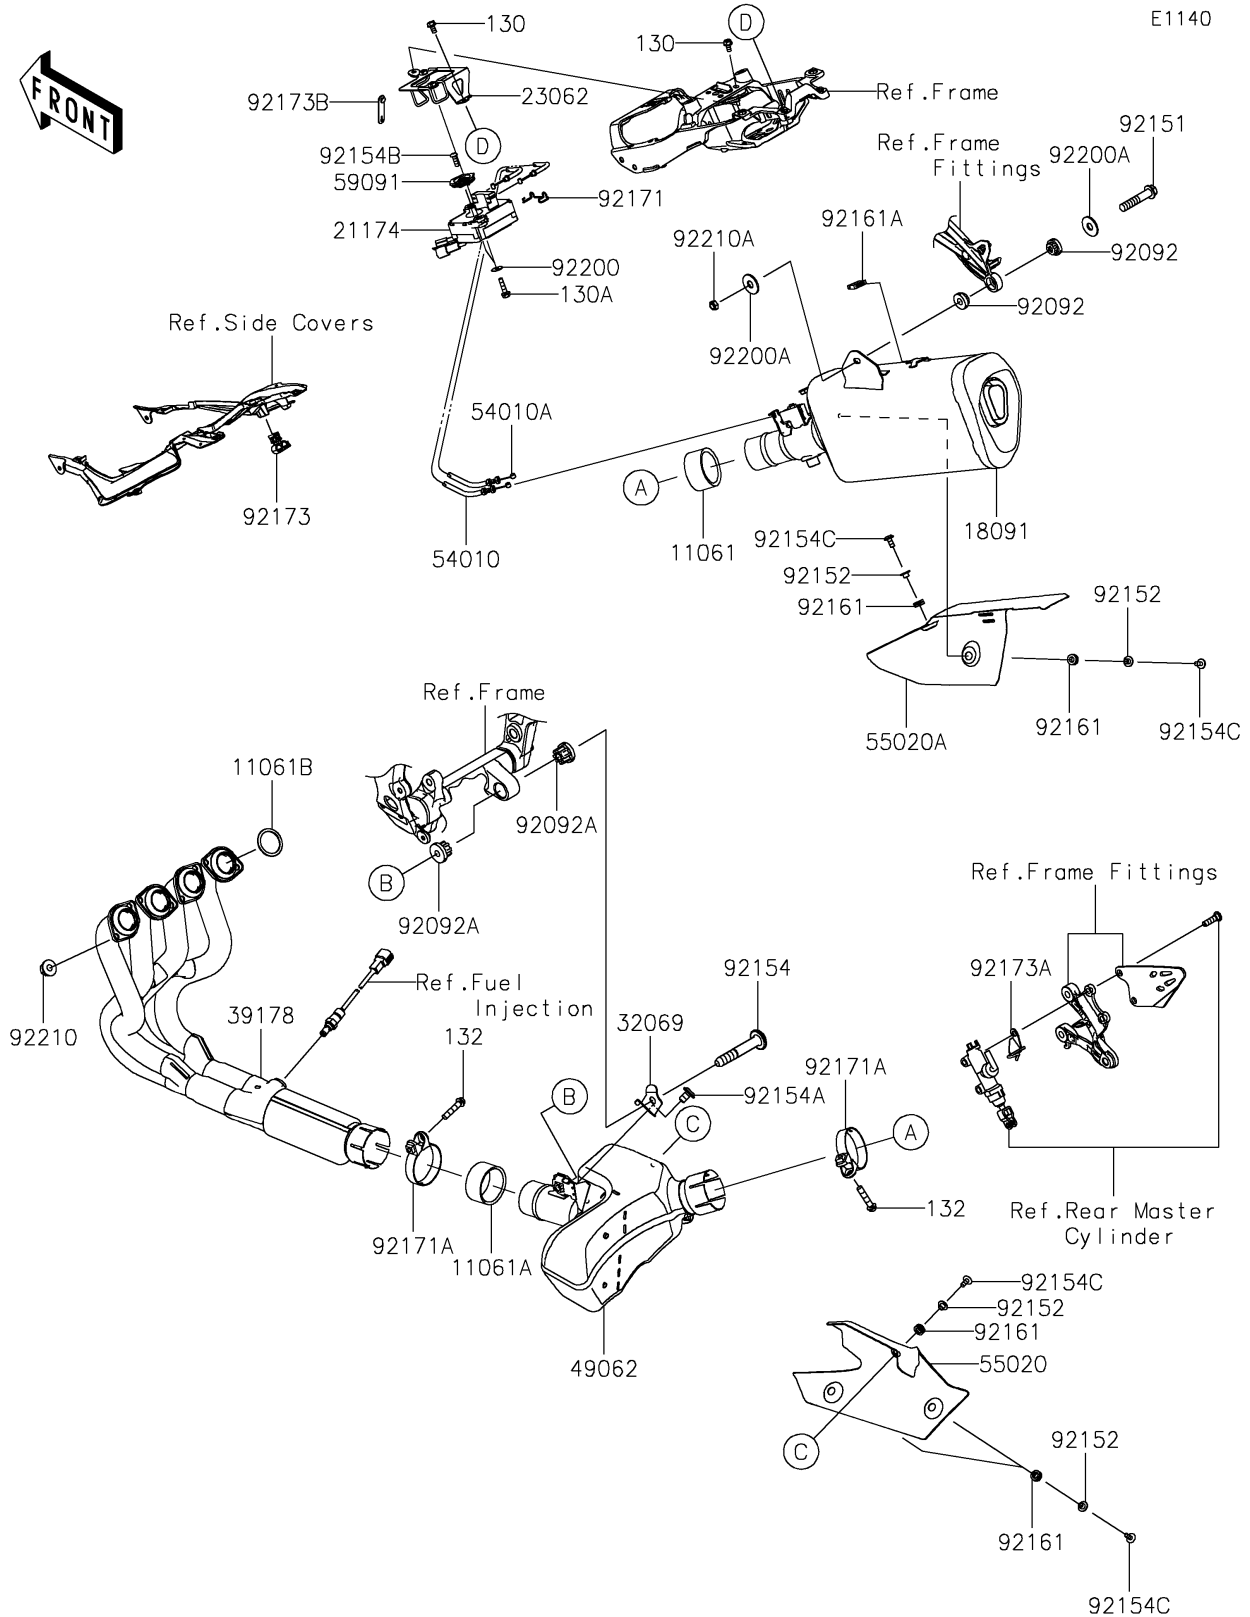

2022 Ninja ZX-6R (CA) PARTS DIAGRAM

Muffler(s)

2022 Ninja ZX-6R (CA) PARTS LIST

Muffler(s)

ITEM NAME	PART NUMBER	QUANTITY
GASKET,50.8X62X30 (Ref # 11061)	11061-0447	1
GASKET,54X62X30 (Ref # 11061A)	11061-0448	1
GASKET,EXHAUST PIPE (Ref # 11061B)	11061-1387	4
BODY-COMP-MUFFLER (Ref # 18091)	18091-1155	1
MOTOR-ELECTRIC (Ref # 21174)	21174-0009	1
BRACKET-COMP,ACTUATOR (Ref # 23062)	23062-1155	1
BRACKET-MUFFLER (Ref # 32069)	32069-0340	1
MANIFOLD-COMP-EXHAUST (Ref # 39178)	39178-0333	1
PIPE-COMP-EXHAUST (Ref # 49062)	49062-0740	1
CABLE,CLOSE (Ref # 54010)	54010-0624	1
CABLE,OPEN (Ref # 54010A)	54010-0625	1
GUARD,CHAMBER (Ref # 55020)	55020-0864	1
GUARD,FRONT COVER (Ref # 55020A)	55020-2228	1
PULLEY (Ref # 59091)	59091-0007	1
BUSHING-RUBBER (Ref # 92092)	92092-0018	2
BUSHING-RUBBER,MUFFLER (Ref # 92092A)	92092-1087	2
BOLT,FLANGED,8X40 (Ref # 92151)	92151-1532	1
COLLAR,6.3X8.3X16 (Ref # 92152)	92152-0286	5
BOLT,SOCKET,10X61 (Ref # 92154)	92154-0125	1
BOLT,SOCKET,10X16 (Ref # 92154A)	92154-0126	1
BOLT,TORX,5X18 (Ref # 92154B)	92154-0217	1
BOLT,SOCKET,6X14 (Ref # 92154C)	92154-0907	5
DAMPER (Ref # 92161)	92161-0308	5
DAMPER (Ref # 92161A)	92161-1228	1
CLAMP (Ref # 92171)	92171-0292	1
CLAMP,64.5MM (Ref # 92171A)	92171-1668	2
CLAMP,CLIP (Ref # 92173)	92173-0799	1
CLAMP (Ref # 92173A)	92173-1053	1
CLAMP,RUBBER PLATE (Ref # 92173B)	92173-1229	1

2022 Ninja ZX-6R (CA) PARTS LIST

Muffler(s)

ITEM NAME	PART NUMBER	QUANTITY
WASHER (Ref # 92200)	92200-0078	2
WASHER,8.0X22.0X1.5 (Ref # 92200A)	92200-0174	2
NUT,8MM (Ref # 92210)	92210-0076	8
NUT,8MM (Ref # 92210A)	92210-0173	1
BOLT-FLANGED,6X12 (Ref # 130)	130BA0612	2
BOLT-FLANGED,6X25 (Ref # 130A)	130BA0625	2
BOLT-FLANGED-SMALL,8X40 (Ref # 132)	132BC0840	2