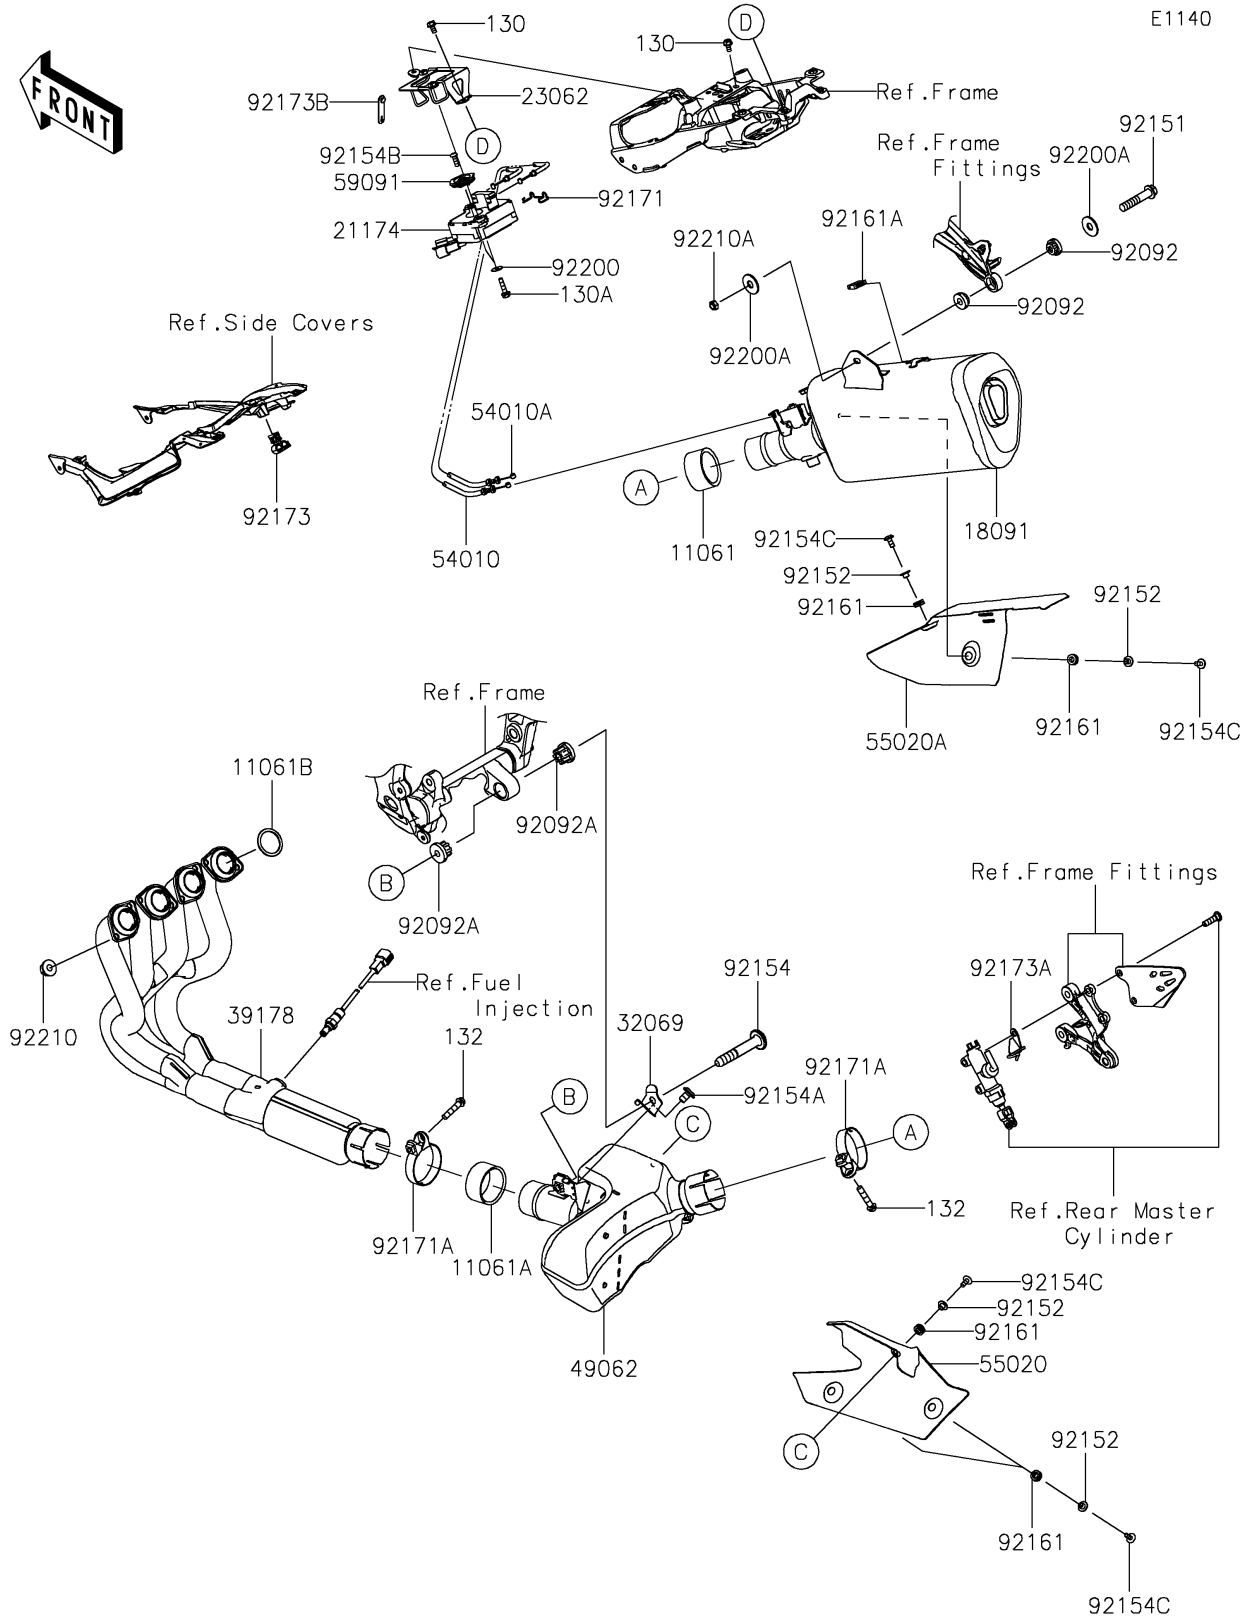

2022 NINJA® ZX™-6R PARTS DIAGRAM

Muffler(s)

2022 NINJA® ZX™ -6R PARTS LIST

Muffler(s)

ITEM NAME	PART NUMBER	QUANTITY
GASKET,50.8X62X30 (Ref # 11061)	11061-0447	1
GASKET,54X62X30 (Ref # 11061A)	11061-0448	1
GASKET,EXHAUST PIPE (Ref # 11061B)	11061-1387	4
BODY-COMP-MUFFLER (Ref # 18091)	18091-1155	1
MOTOR-ELECTRIC (Ref # 21174)	21174-0009	1
BRACKET-COMP,ACTUATOR (Ref # 23062)	23062-1155	1
BRACKET-MUFFLER (Ref # 32069)	32069-0340	1
MANIFOLD-COMP-EXHAUST (Ref # 39178)	39178-0333	1
PIPE-COMP-EXHAUST (Ref # 49062)	49062-0740	1
CABLE,CLOSE (Ref # 54010)	54010-0624	1
CABLE,OPEN (Ref # 54010A)	54010-0625	1
GUARD,CHAMBER (Ref # 55020)	55020-0864	1
GUARD,FRONT COVER (Ref # 55020A)	55020-2228	1
PULLEY (Ref # 59091)	59091-0007	1
BUSHING-RUBBER (Ref # 92092)	92092-0018	2
BUSHING-RUBBER,MUFFLER (Ref # 92092A)	92092-1087	2
BOLT,FLANGED,8X40 (Ref # 92151)	92151-1532	1
COLLAR,6.3X8.3X16 (Ref # 92152)	92152-0286	5
BOLT,SOCKET,10X61 (Ref # 92154)	92154-0125	1
BOLT,SOCKET,10X16 (Ref # 92154A)	92154-0126	1
BOLT,TORX,5X18 (Ref # 92154B)	92154-0217	1
BOLT,SOCKET,6X14 (Ref # 92154C)	92154-0907	5
DAMPER (Ref # 92161)	92161-0308	5
DAMPER (Ref # 92161A)	92161-1228	1
CLAMP (Ref # 92171)	92171-0292	1
CLAMP,64.5MM (Ref # 92171A)	92171-1668	2
CLAMP,CLIP (Ref # 92173)	92173-0799	1
CLAMP (Ref # 92173A)	92173-1053	1
CLAMP,RUBBER PLATE (Ref # 92173B)	92173-1229	1

2022 NINJA® ZX™-6R PARTS LIST

Muffler(s)

ITEM NAME	PART NUMBER	QUANTITY
WASHER (Ref # 92200)	92200-0078	2
WASHER,8.0X22.0X1.5 (Ref # 92200A)	92200-0174	2
NUT,8MM (Ref # 92210)	92210-0076	8
NUT,8MM (Ref # 92210A)	92210-0173	1
BOLT-FLANGED,6X12 (Ref # 130)	130BA0612	2
BOLT-FLANGED,6X25 (Ref # 130A)	130BA0625	2
BOLT-FLANGED-SMALL,8X40 (Ref # 132)	132BC0840	2