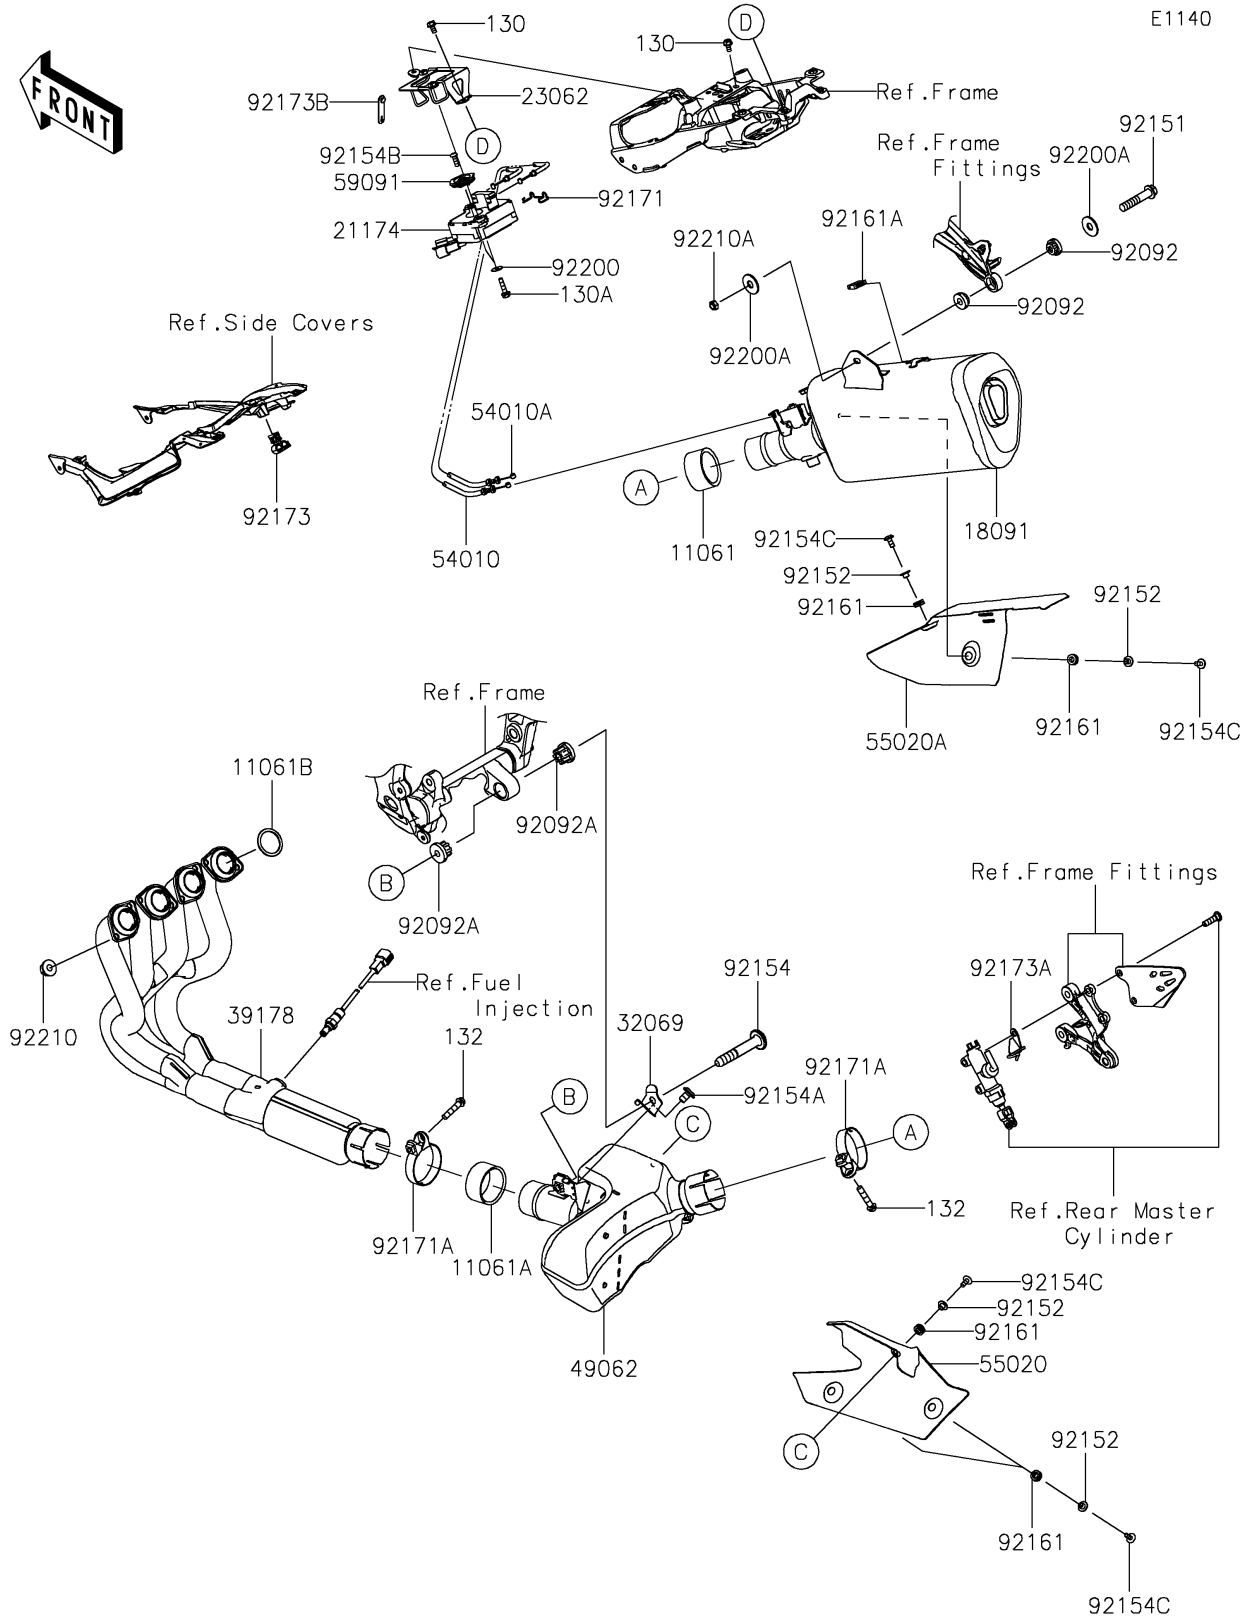

2023 Ninja ZX-6R (CA) KRT Edition PARTS DIAGRAM

Muffler(s)