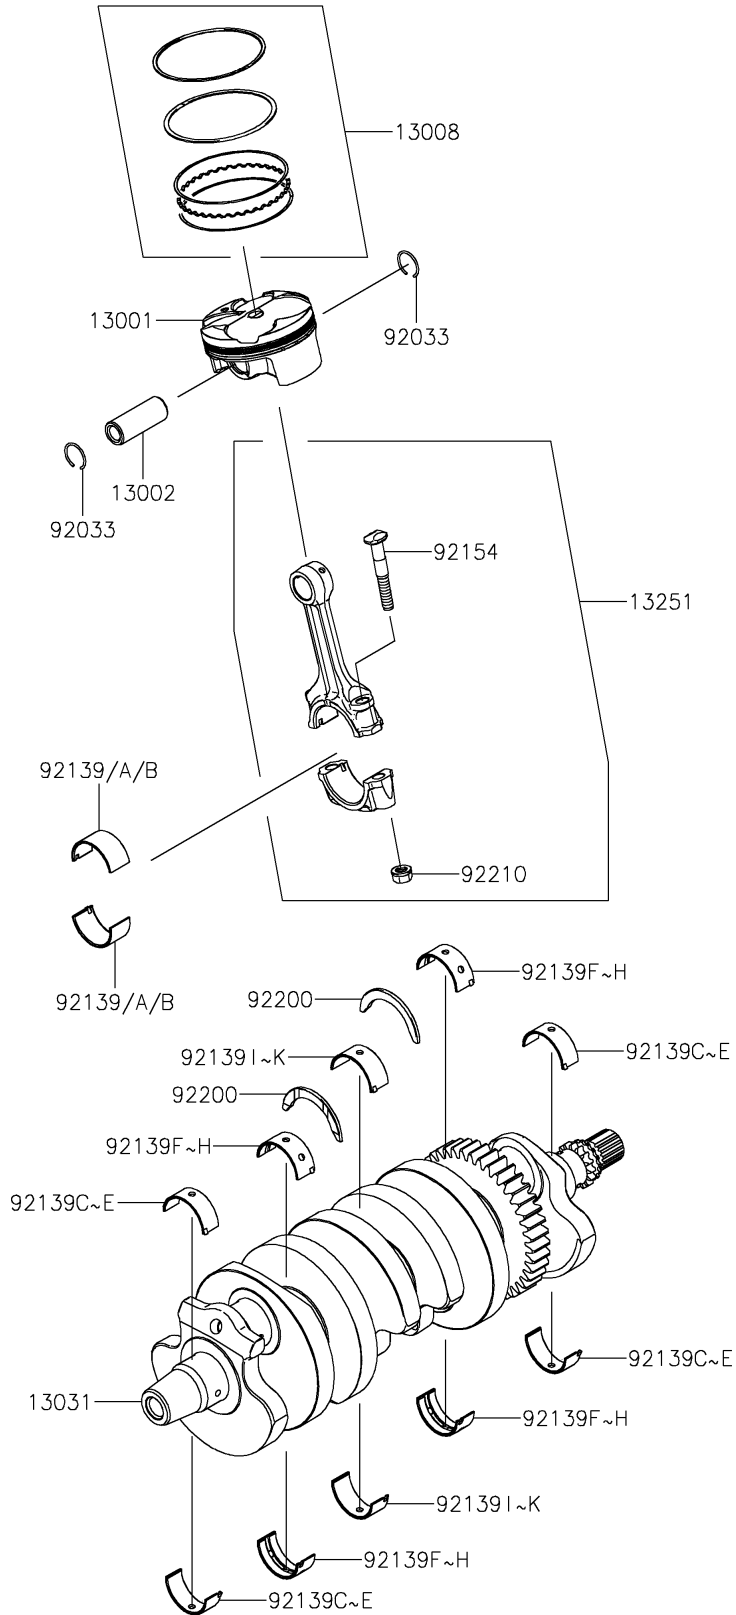

2022 Ninja ZX-6R (CA) PARTS DIAGRAM

Crankshaft/Piston(s)

E1320

2022 Ninja ZX-6R (CA) PARTS LIST

Crankshaft/Piston(s)

ITEM NAME	PART NUMBER	QUANTITY
PISTON-ENGINE (Ref # 13001)	13001-0735	4
PIN-PISTON (Ref # 13002)	13002-0037	4
RING-SET-PISTON (Ref # 13008)	13008-0035	4
CRANKSHAFT-COMP (Ref # 13031)	13031-0957	1
ROD-ASSY-CONNECTING,J (Ref # 13251)	13251-0717-JJ	4
RING-SNAP,PISTON PIN (Ref # 92033)	92033-1151	8
BUSHING,CRANK PIN,BLUE (Ref # 92139)	92139-0165	AR
BUSHING,CRANK PIN,BLACK (Ref # 92139A)	92139-0166	8
BUSHING,CRANK PIN,BROWN (Ref # 92139B)	92139-0167	AR
BUSHING,CRANK #1,BLUE (Ref # 92139C)	92139-0245	AR
BUSHING,CRANK #1,BLACK (Ref # 92139D)	92139-0246	4
BUSHING,CRANK #1,BROWN (Ref # 92139E)	92139-0247	AR
BUSHING,CRANK #2,BLUE (Ref # 92139F)	92139-0248	AR
BUSHING,CRANK #2,BLACK (Ref # 92139G)	92139-0249	4
BUSHING,CRANK #2,BROWN (Ref # 92139H)	92139-0250	AR
BUSHING,CRANK #3,PURPLE (Ref # 92139I)	92139-0251	AR
BUSHING,CRANK #3,GREEN (Ref # 92139J)	92139-0252	2
BUSHING,CRANK #3,YELLOW (Ref # 92139K)	92139-0253	AR
BOLT,7MM (Ref # 92154)	92154-7075	8
WASHER,T=2.5 (Ref # 92200)	92200-0383	2
NUT,CONNECTING ROD,7MM (Ref # 92210)	92210-0384	8