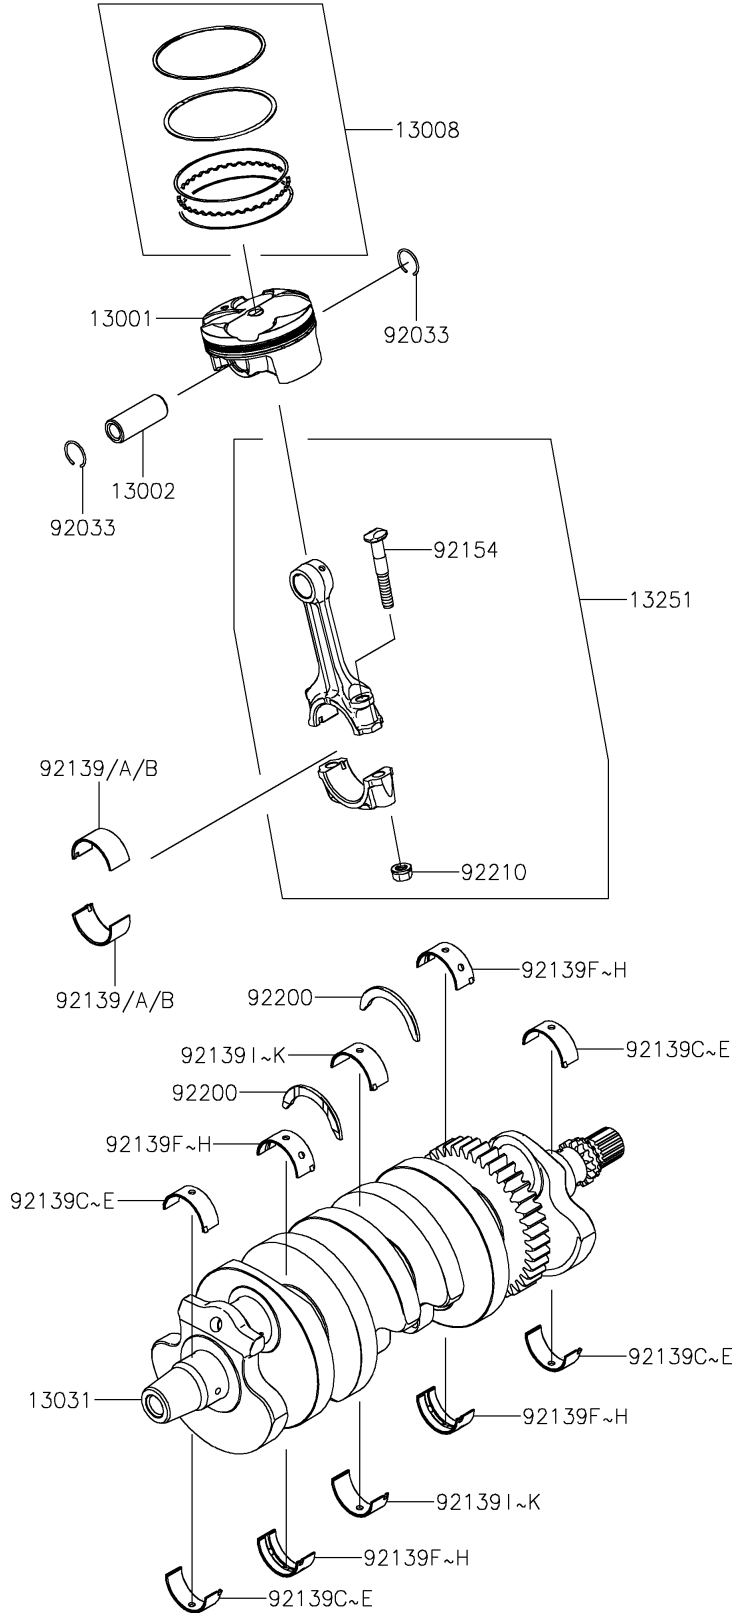

2023 Ninja ZX-6R (CA) KRT Edition PARTS DIAGRAM

Crankshaft/Piston(s)

E1320

2023 Ninja ZX-6R (CA) KRT Edition PARTS LIST

Crankshaft/Piston(s)

ITEM NAME	PART NUMBER	QUANTITY
PISTON-ENGINE (Ref # 13001)	13001-0735	4
PIN-PISTON (Ref # 13002)	13002-0037	4
RING-SET-PISTON (Ref # 13008)	13008-0035	4
CRANKSHAFT-COMP (Ref # 13031)	13031-0957	1
ROD-ASSY-CONNECTING,J (Ref # 13251)	13251-0717-JJ	4
RING-SNAP,PISTON PIN (Ref # 92033)	92033-1151	8
BUSHING,CRANK PIN,BLUE (Ref # 92139)	92139-0165	AR
BUSHING,CRANK PIN,BLACK (Ref # 92139A)	92139-0166	8
BUSHING,CRANK PIN,BROWN (Ref # 92139B)	92139-0167	AR
BUSHING,CRANK #1,BLUE (Ref # 92139C)	92139-0245	AR
BUSHING,CRANK #1,BLACK (Ref # 92139D)	92139-0246	4
BUSHING,CRANK #1,BROWN (Ref # 92139E)	92139-0247	AR
BUSHING,CRANK #2,BLUE (Ref # 92139F)	92139-0248	AR
BUSHING,CRANK #2,BLACK (Ref # 92139G)	92139-0249	4
BUSHING,CRANK #2,BROWN (Ref # 92139H)	92139-0250	AR
BUSHING,CRANK #3,PURPLE (Ref # 92139I)	92139-0251	AR
BUSHING,CRANK #3,GREEN (Ref # 92139J)	92139-0252	2
BUSHING,CRANK #3,YELLOW (Ref # 92139K)	92139-0253	AR
BOLT,7MM (Ref # 92154)	92154-7075	8
WASHER,T=2.5 (Ref # 92200)	92200-0383	2
NUT,CONNECTING ROD,7MM (Ref # 92210)	92210-0384	8