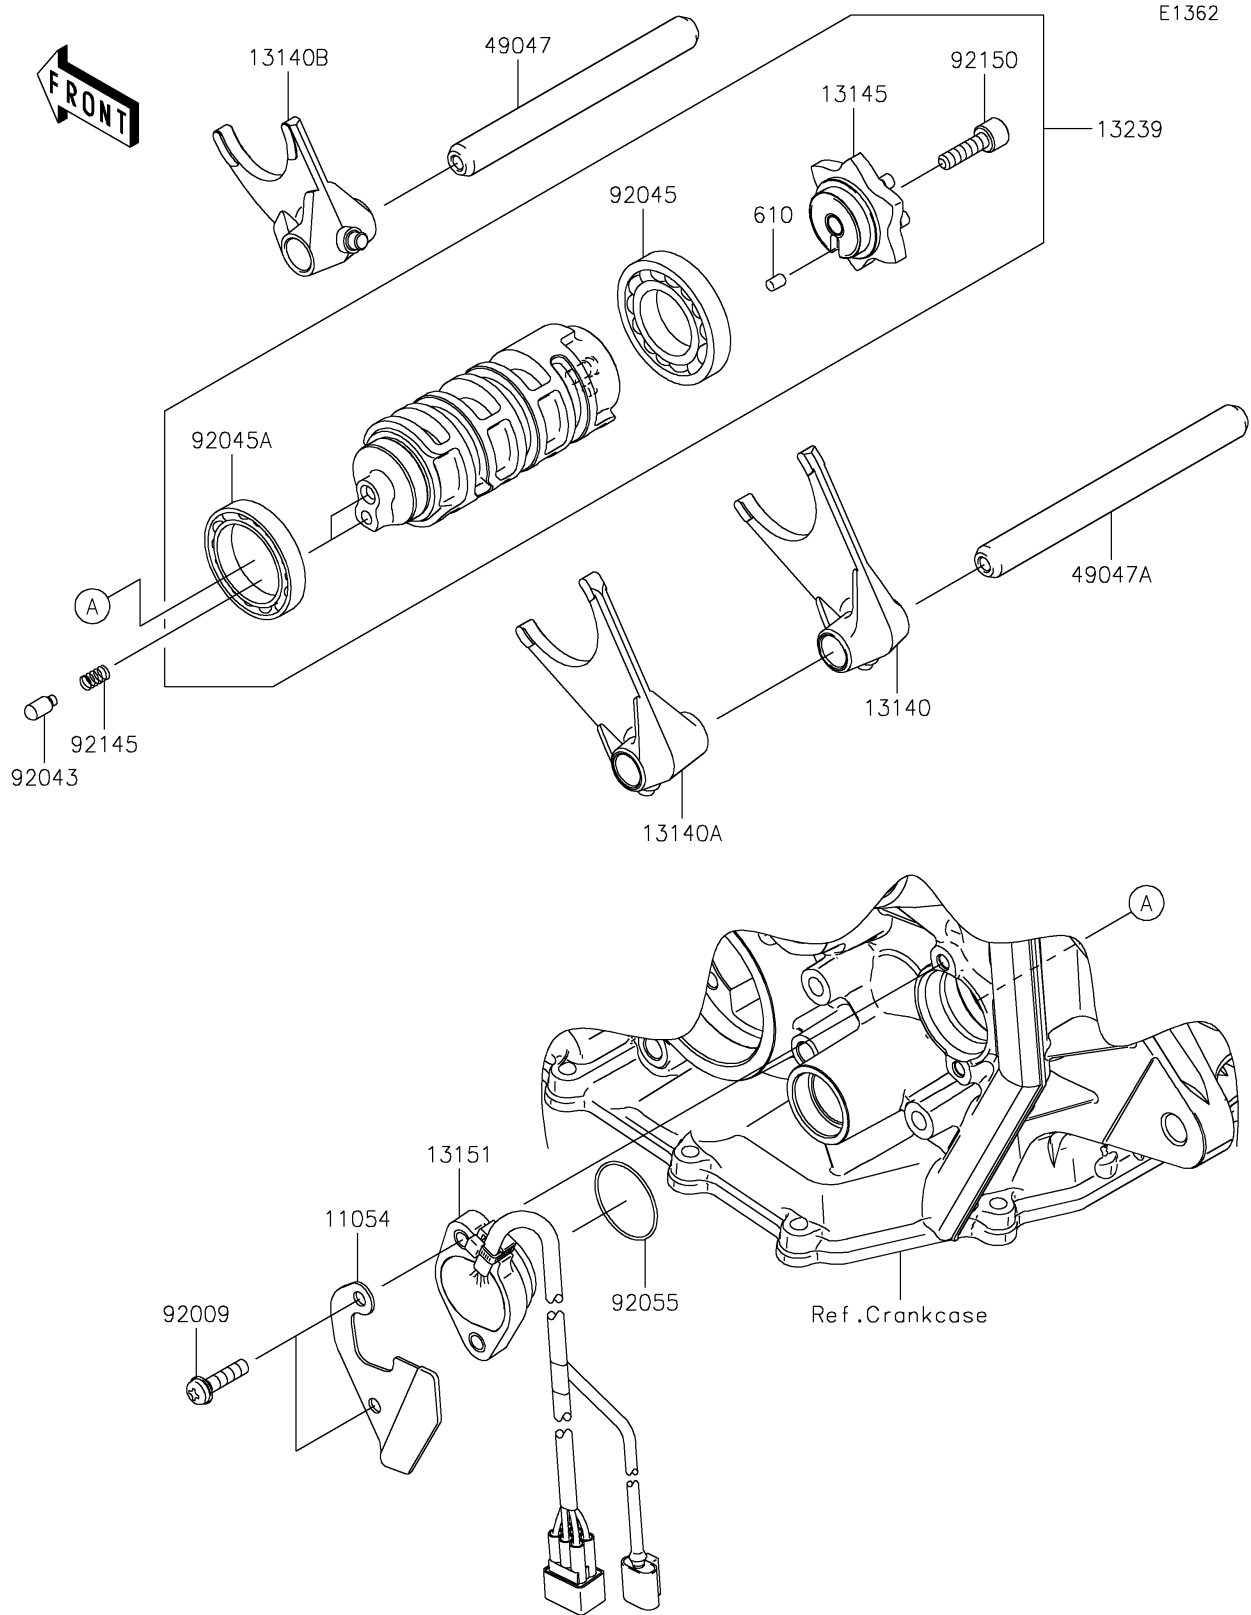

2023 Ninja ZX-6R (CA) KRT Edition PARTS DIAGRAM

Gear Change Drum/Shift Fork(s)

2023 Ninja ZX-6R (CA) KRT Edition PARTS LIST

Gear Change Drum/Shift Fork(s)

ITEM NAME	PART NUMBER	QUANTITY
BRACKET (Ref # 11054)	11054-1840	1
FORK-SHIFT,OUTPUT,RH (Ref # 13140)	13140-0041	1
FORK-SHIFT,OUTPUT,LH (Ref # 13140A)	13140-0042	1
FORK-SHIFT,INPUT (Ref # 13140B)	13140-0048	1
CAM-CHANGE DRUM (Ref # 13145)	13145-0029	1
SWITCH-COMP,GEAR POSITION (Ref # 13151)	13151-0607	1
DRUM-ASSY-CHANGE (Ref # 13239)	13239-0024	1
ROD-SHIFT,INPUT (Ref # 49047)	49047-0026	1
ROD-SHIFT,OUTPUT (Ref # 49047A)	49047-0027	1
SCREW,PAN-WP-CROS,5X20 (Ref # 92009)	92009-1905	2
PIN (Ref # 92043)	92043-1654	2
BEARING-BALL,16005 (Ref # 92045)	92045-1045	1
BEARING-BALL,6806 (Ref # 92045A)	92045-1152	1
RING-O,27.7X2.4 (Ref # 92055)	92055-091	1
SPRING (Ref # 92145)	92145-1414	2
BOLT,SOCKET,6X20 (Ref # 92150)	92150-1880	1
ROLLER,4X6 (Ref # 610)	610A0406	1