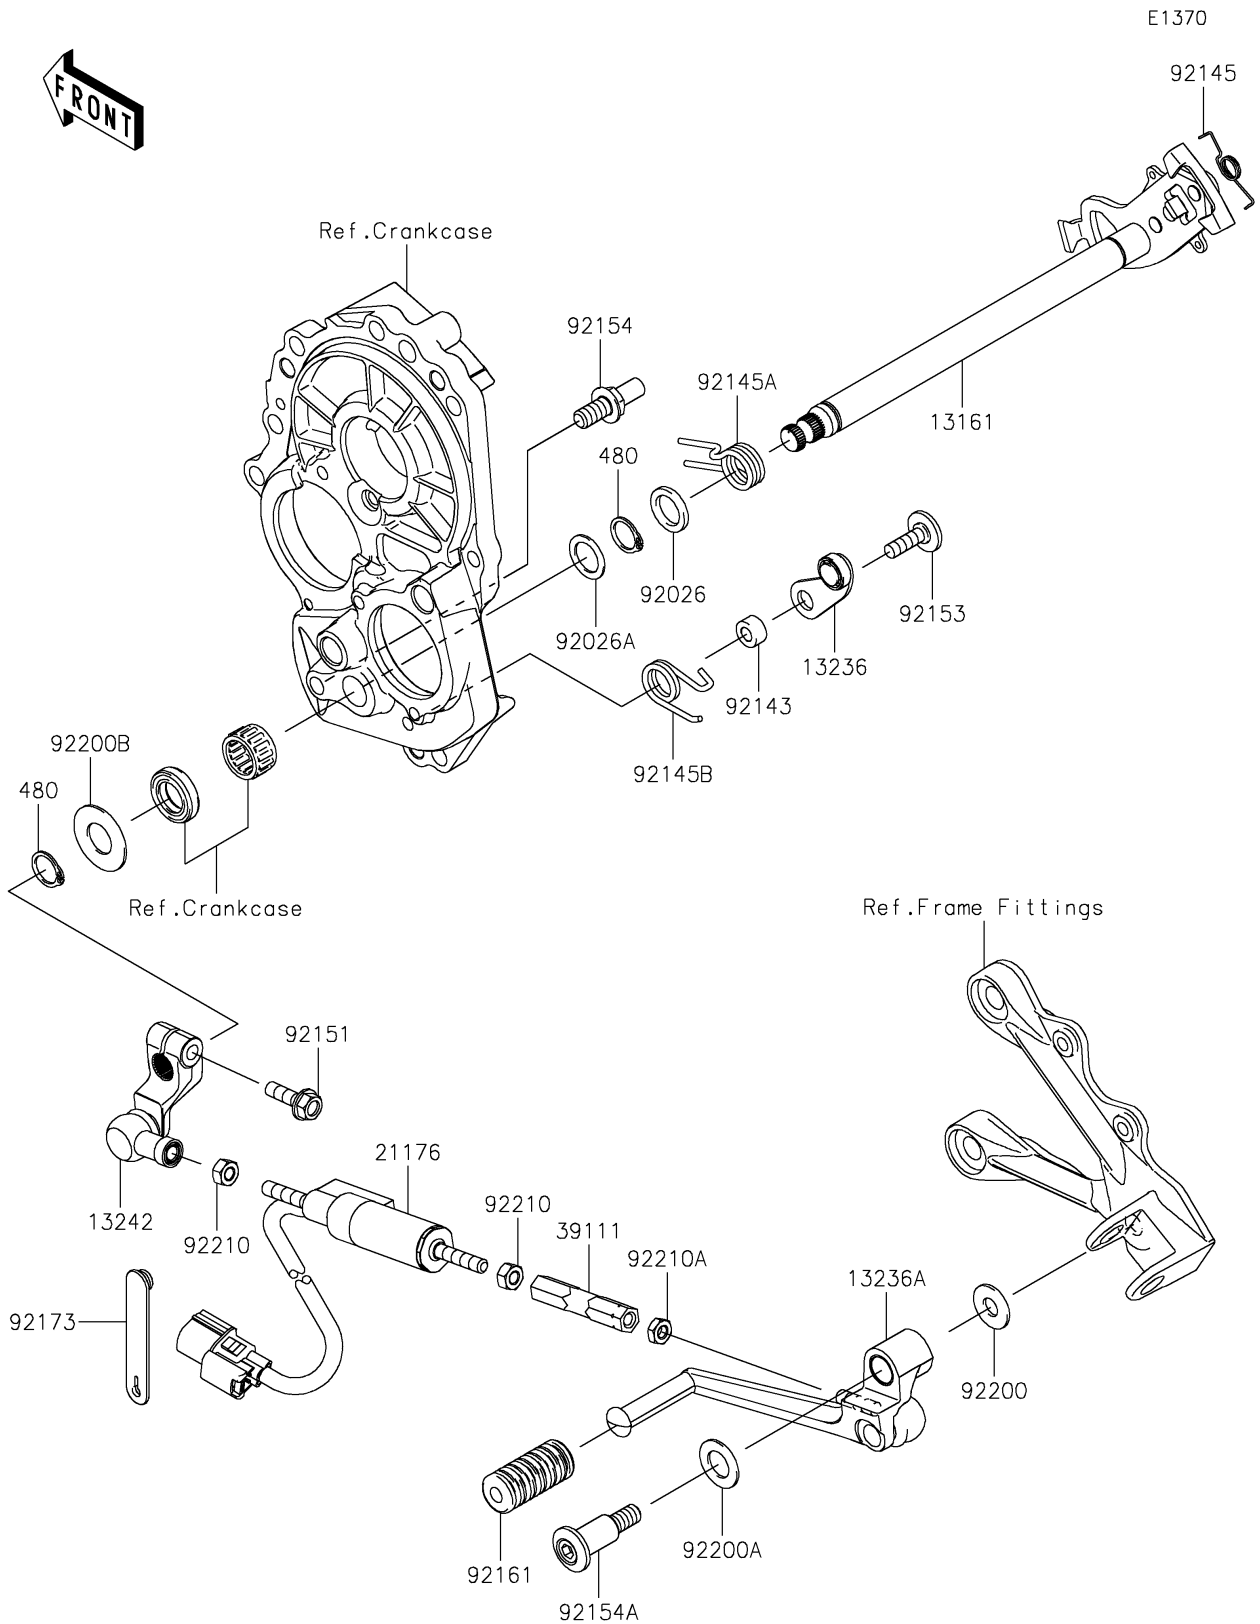

2022 Ninja ZX-6R (CA) PARTS DIAGRAM

Gear Change Mechanism

2022 Ninja ZX-6R (CA) PARTS LIST

Gear Change Mechanism

ITEM NAME	PART NUMBER	QUANTITY
LEVER-COMP-CHANGE SHAFT (Ref # 13161)	13161-0611	1
LEVER-COMP,POSITION (Ref # 13236)	13236-0114	1
LEVER-COMP,CHANGE PEDAL (Ref # 13236A)	13236-0809	1
LEVER-ASSY-CHANGE (Ref # 13242)	13242-0155	1
SENSOR,QUICK SHIFTER (Ref # 21176)	21176-0901	1
ROD-TIE (Ref # 39111)	39111-0360	1
SPACER,14X20X2.3 (Ref # 92026)	92026-0107	1
SPACER,14X20X1.0 (Ref # 92026A)	92026-1534	1
COLLAR (Ref # 92143)	92143-1595	1
SPRING (Ref # 92145)	92145-0414	1
SPRING,RETURN (Ref # 92145A)	92145-0415	1
SPRING,DRUM POSITION (Ref # 92145B)	92145-0717	1
BOLT,FLANGED,6X20 (Ref # 92151)	92151-1226	1
BOLT,6X20 (Ref # 92153)	92153-1505	1
BOLT,RETURN SPRING (Ref # 92154)	92154-1838	1
BOLT,SOCKET,8X37 (Ref # 92154A)	92154-4342	1
DAMPER,CHANGE PEDAL (Ref # 92161)	92161-2389	1
CLAMP (Ref # 92173)	92173-1526	1
WASHER,8.5X20X1.5 (Ref # 92200)	92200-0198	1
WASHER,12.5X22X1.2 (Ref # 92200A)	92200-0199	1
WASHER (Ref # 92200B)	92200-0265	1
NUT,6MM (Ref # 92210)	92210-1100	2
NUT,LEFT HANDED,6MM (Ref # 92210A)	92210-1101	1
CIRCLIP-TYPE-C,14MM (Ref # 480)	480J1400	2