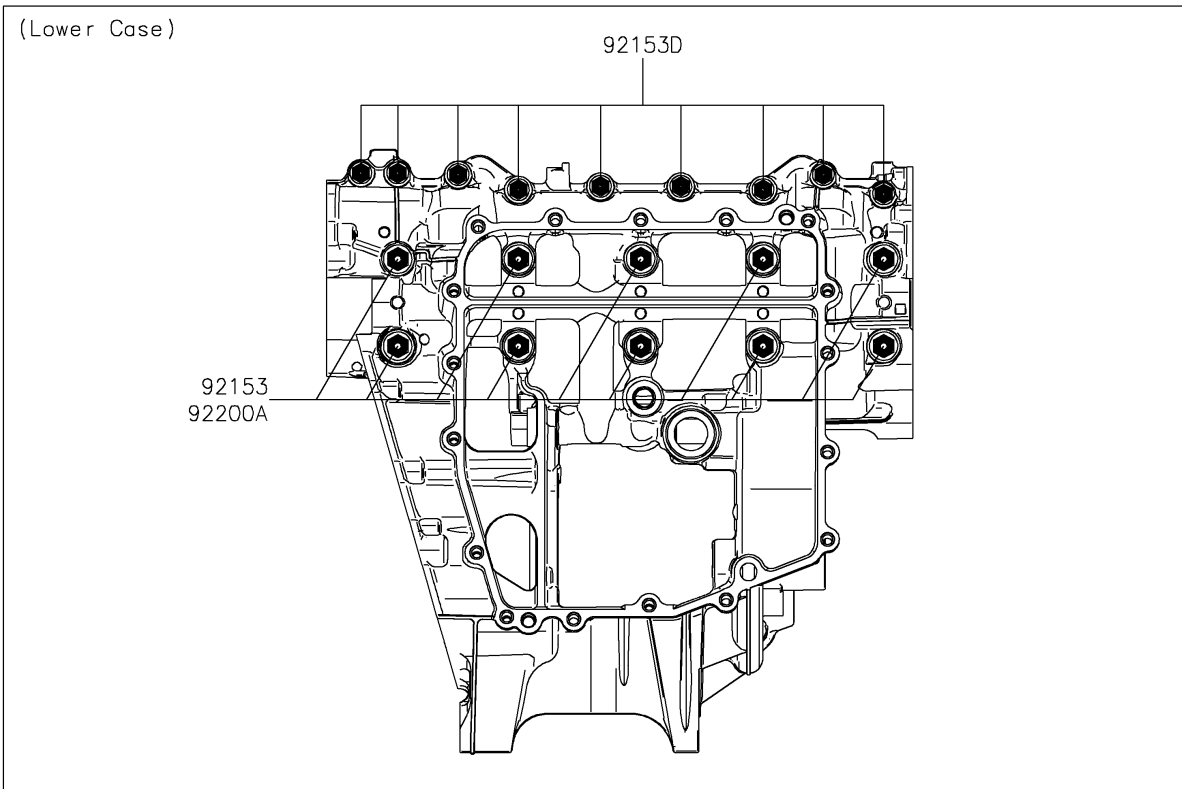

# 2022 Ninja ZX-6R (CA) PARTS DIAGRAM

## Crankcase Bolt Pattern

E1412

### Crankcase Bolt Pattern

ITEM NAME	PART NUMBER	QUANTITY
BOLT,FLANGED,8X95 (Ref # 92153)	92153-1631	10
BOLT,FLANGED,8X90 (Ref # 92153A)	92153-1632	1
BOLT,FLANGED,8X75 (Ref # 92153B)	92153-1633	3
BOLT,FLANGED,6X68 (Ref # 92153C)	92153-1637	7
BOLT,FLANGED,6X50 (Ref # 92153D)	92153-1638	9
WASHER,8.2X16X1.6 (Ref # 92200)	92200-0047	4
WASHER,8.5X18X3.0 (Ref # 92200A)	92200-0153	10