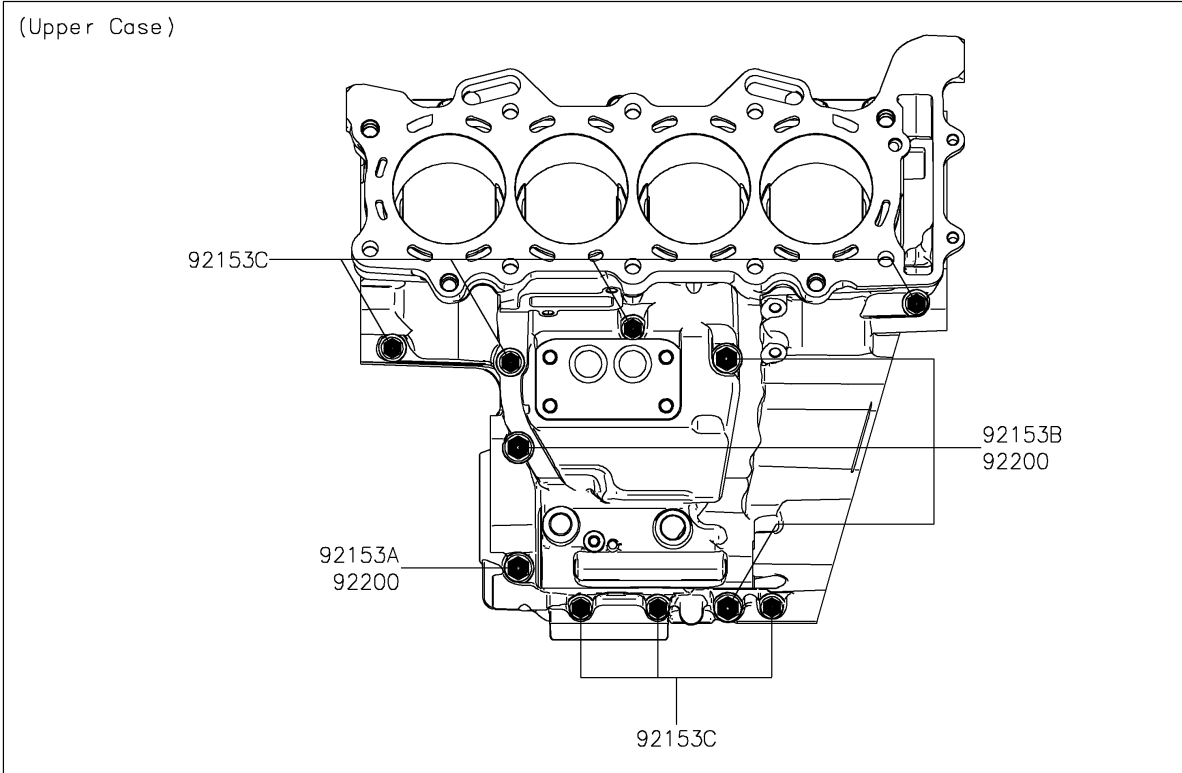

# 2022 Ninja ZX-6R (CA) PARTS DIAGRAM

## Crankcase Bolt Pattern

E1412

### Crankcase Bolt Pattern

ITEM NAME	PART NUMBER	QUANTITY
BOLT,FLANGED,8X95 (Ref # 92153)	92153-1631	10
BOLT,FLANGED,8X90 (Ref # 92153A)	92153-1632	1
BOLT,FLANGED,8X75 (Ref # 92153B)	92153-1633	3
BOLT,FLANGED,6X68 (Ref # 92153C)	92153-1637	7
BOLT,FLANGED,6X50 (Ref # 92153D)	92153-1638	9
WASHER,8.2X16X1.6 (Ref # 92200)	92200-0047	4
WASHER,8.5X18X3.0 (Ref # 92200A)	92200-0153	10