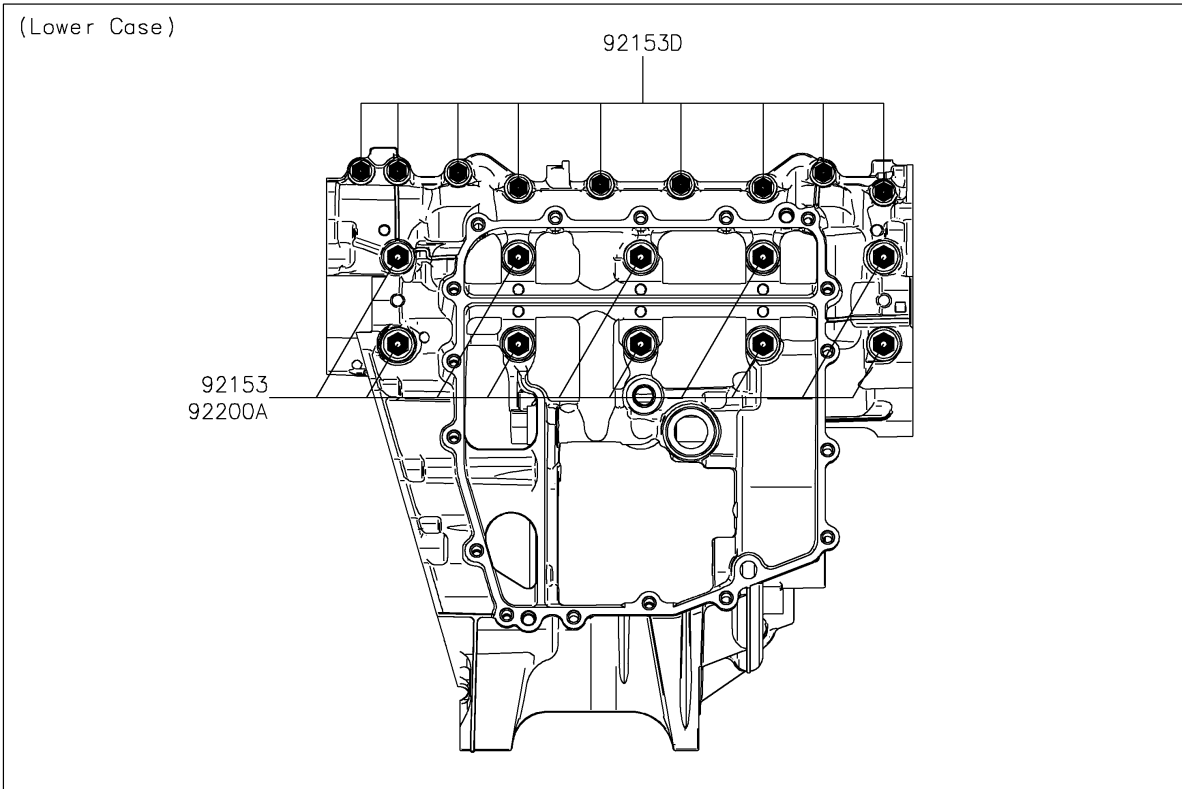

2023 Ninja ZX-6R (CA) PARTS DIAGRAM

Crankcase Bolt Pattern

E1412

2023 Ninja ZX-6R (CA) PARTS LIST

Crankcase Bolt Pattern

ITEM NAME	PART NUMBER	QUANTITY
BOLT,FLANGED,8X95 (Ref # 92153)	92153-1631	10
BOLT,FLANGED,8X90 (Ref # 92153A)	92153-1632	1
BOLT,FLANGED,8X75 (Ref # 92153B)	92153-1633	3
BOLT,FLANGED,6X68 (Ref # 92153C)	92153-1637	7
BOLT,FLANGED,6X50 (Ref # 92153D)	92153-1638	9
WASHER,8.2X16X1.6 (Ref # 92200)	92200-0047	4
WASHER,8.5X18X3.0 (Ref # 92200A)	92200-0153	10