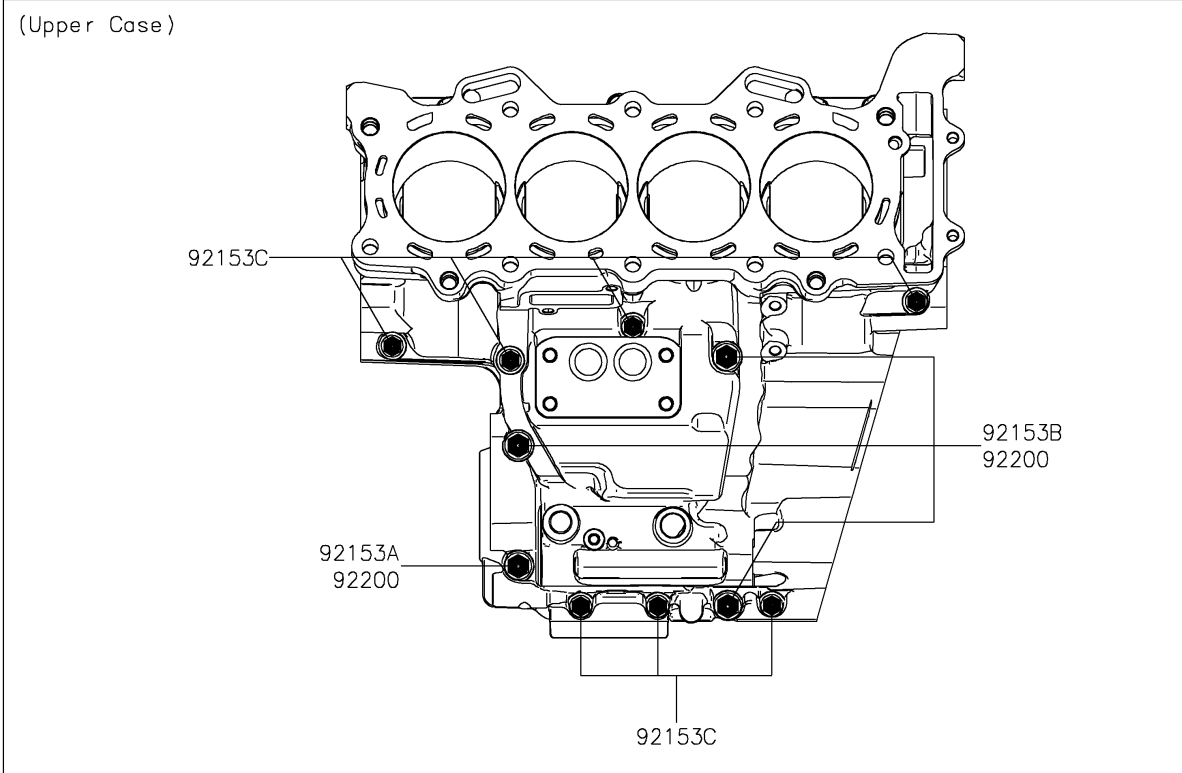

2023 Ninja ZX-6R (CA) PARTS DIAGRAM

Crankcase Bolt Pattern

E1412

2023 Ninja ZX-6R (CA) PARTS LIST

Crankcase Bolt Pattern

ITEM NAME	PART NUMBER	QUANTITY
BOLT,FLANGED,8X95 (Ref # 92153)	92153-1631	10
BOLT,FLANGED,8X90 (Ref # 92153A)	92153-1632	1
BOLT,FLANGED,8X75 (Ref # 92153B)	92153-1633	3
BOLT,FLANGED,6X68 (Ref # 92153C)	92153-1637	7
BOLT,FLANGED,6X50 (Ref # 92153D)	92153-1638	9
WASHER,8.2X16X1.6 (Ref # 92200)	92200-0047	4
WASHER,8.5X18X3.0 (Ref # 92200A)	92200-0153	10