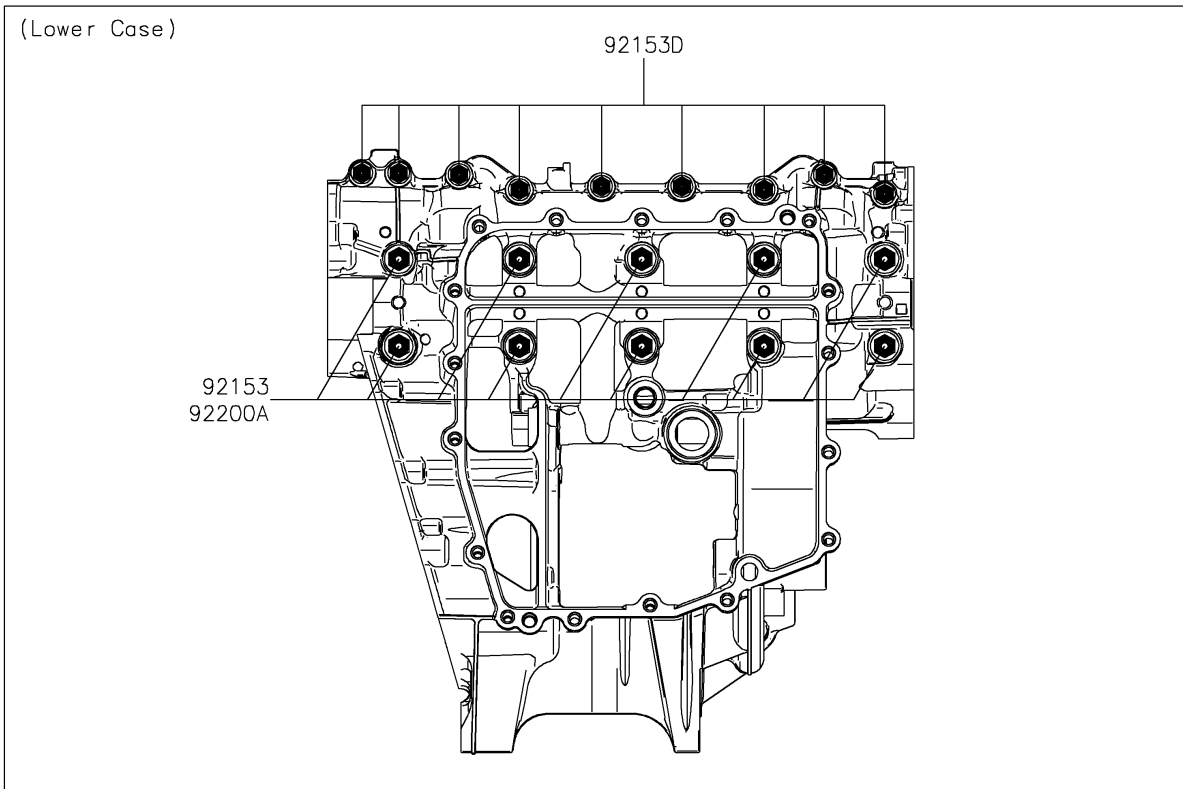

2023 Ninja ZX-6R (CA) KRT Edition PARTS DIAGRAM

Crankcase Bolt Pattern

E1412

2023 Ninja ZX-6R (CA) KRT Edition PARTS LIST

Crankcase Bolt Pattern

ITEM NAME	PART NUMBER	QUANTITY
BOLT,FLANGED,8X95 (Ref # 92153)	92153-1631	10
BOLT,FLANGED,8X90 (Ref # 92153A)	92153-1632	1
BOLT,FLANGED,8X75 (Ref # 92153B)	92153-1633	3
BOLT,FLANGED,6X68 (Ref # 92153C)	92153-1637	7
BOLT,FLANGED,6X50 (Ref # 92153D)	92153-1638	9
WASHER,8.2X16X1.6 (Ref # 92200)	92200-0047	4
WASHER,8.5X18X3.0 (Ref # 92200A)	92200-0153	10