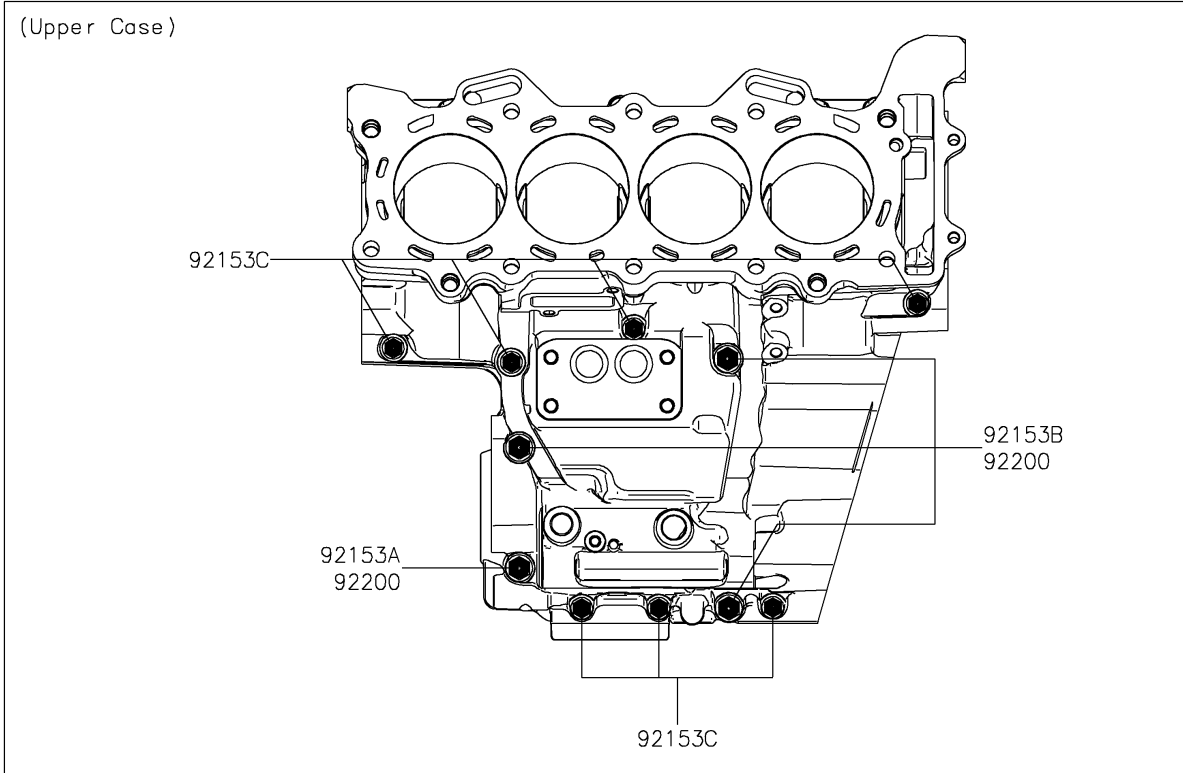

2023 Ninja ZX-6R (CA) KRT Edition PARTS DIAGRAM

Crankcase Bolt Pattern

E1412

2023 Ninja ZX-6R (CA) KRT Edition PARTS LIST

Crankcase Bolt Pattern

ITEM NAME	PART NUMBER	QUANTITY
BOLT,FLANGED,8X95 (Ref # 92153)	92153-1631	10
BOLT,FLANGED,8X90 (Ref # 92153A)	92153-1632	1
BOLT,FLANGED,8X75 (Ref # 92153B)	92153-1633	3
BOLT,FLANGED,6X68 (Ref # 92153C)	92153-1637	7
BOLT,FLANGED,6X50 (Ref # 92153D)	92153-1638	9
WASHER,8.2X16X1.6 (Ref # 92200)	92200-0047	4
WASHER,8.5X18X3.0 (Ref # 92200A)	92200-0153	10