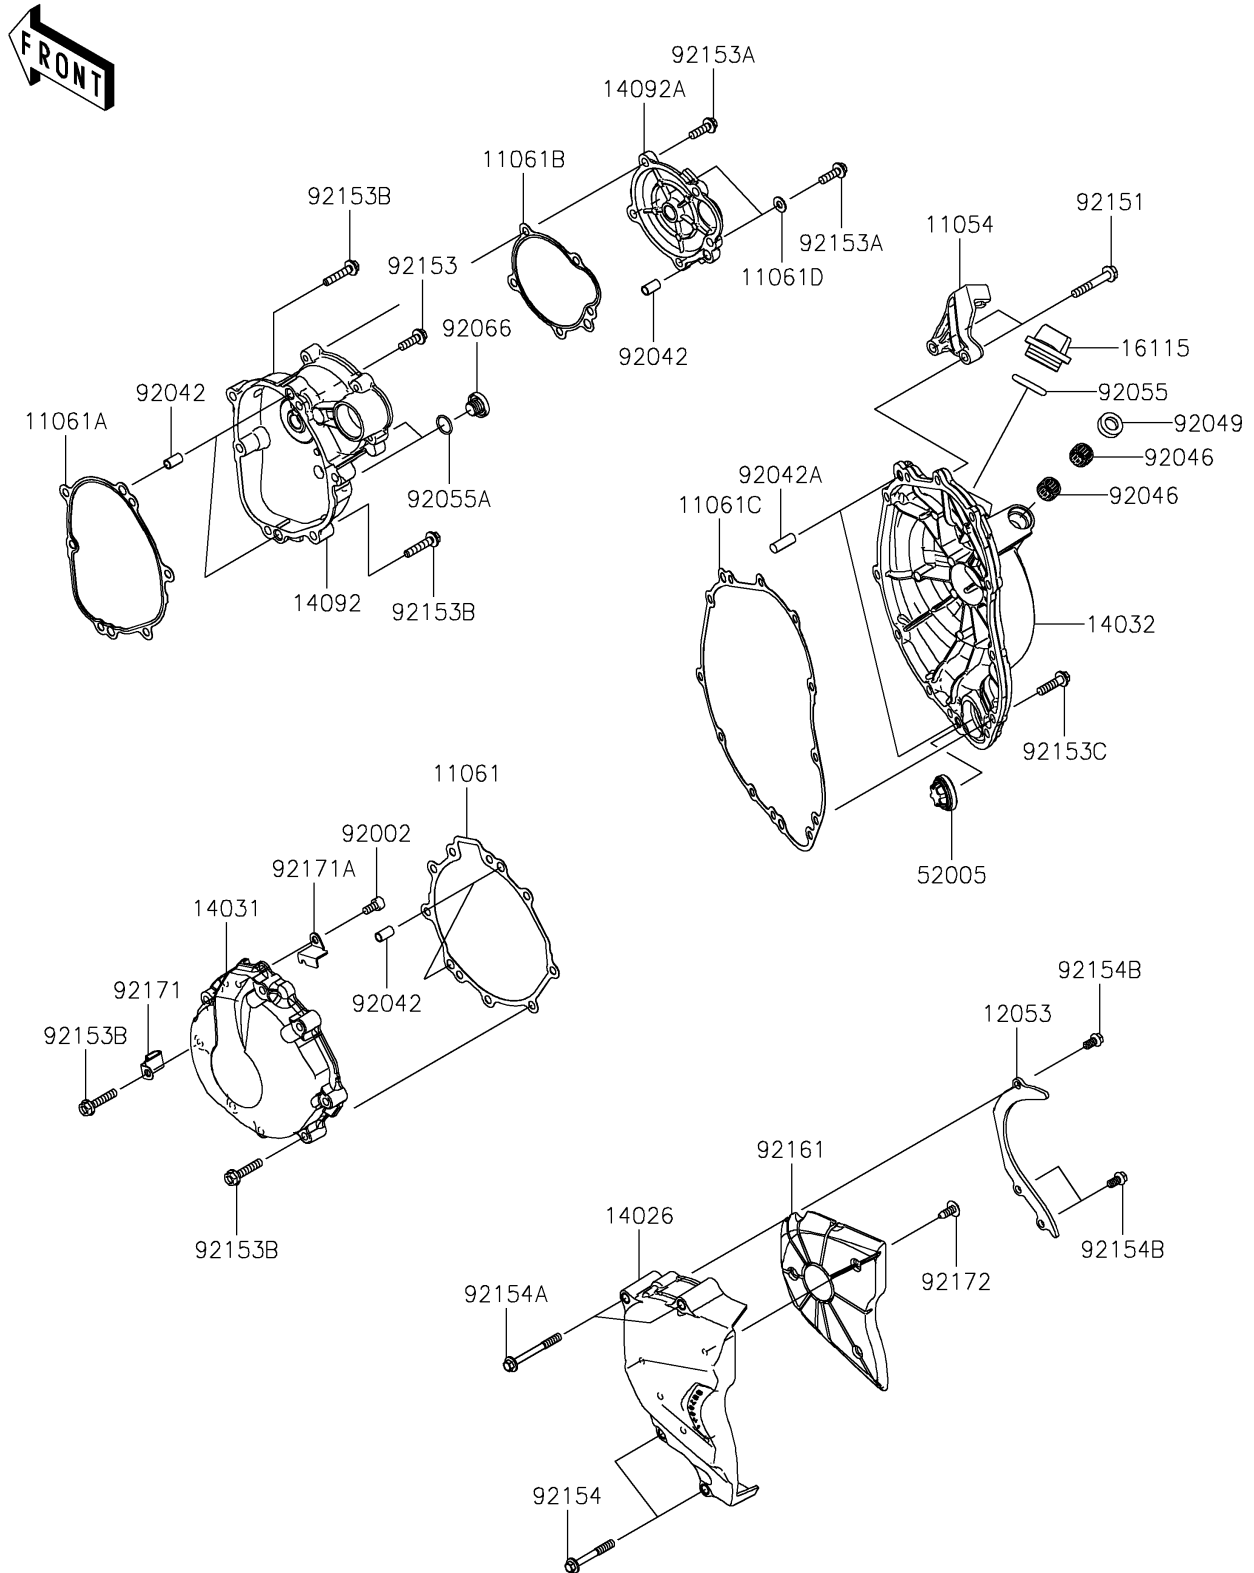

2022 Ninja ZX-6R (CA) PARTS DIAGRAM

Engine Cover(s)

E1431

2022 Ninja ZX-6R (CA) PARTS LIST

Engine Cover(s)

ITEM NAME	PART NUMBER	QUANTITY
BRACKET,CLUTCH CABLE HOLDER (Ref # 11054)	11054-1212	1
GASKET,GENERATOR COVER (Ref # 11061)	11061-0249	1
GASKET,LARGE COVER (Ref # 11061A)	11061-0250	1
GASKET,SMALL COVER (Ref # 11061B)	11061-0251	1
GASKET,CLUTCH COVER (Ref # 11061C)	11061-0252	1
GASKET,6.2X13.5X1.0 (Ref # 11061D)	11061-0262	2
GUIDE-CHAIN (Ref # 12053)	12053-0263	1
COVER-CHAIN (Ref # 14026)	14026-0104	1
COVER-GENERATOR (Ref # 14031)	14031-0571	1
COVER-CLUTCH (Ref # 14032)	14032-0572	1
COVER,STARTER,LARGE (Ref # 14092)	14092-0998	1
COVER,STARTER,SMALL (Ref # 14092A)	14092-0999	1
CAP-OIL FILLER (Ref # 16115)	16115-1009	1
GAUGE (Ref # 52005)	52005-1120	1
BOLT,SOCKET,6X12 (Ref # 92002)	92002-1796	1
PIN,DOWEL,6.3X8X14 (Ref # 92042)	92042-007	5
PIN,DOWEL,8X22 (Ref # 92042A)	92042-044	2
BEARING-NEEDLE,HK1210FM (Ref # 92046)	92046-0034	2
SEAL-OIL,CLUTCH RELEASE (Ref # 92049)	92049-1475	1
RING-O,31.5X2.6 (Ref # 92055)	92055-049	1
RING-O,ID=13.8 (Ref # 92055A)	92055-1141	2
PLUG,TIMING HOLE (Ref # 92066)	92066-0067	2
BOLT,FLANGED,6X40 (Ref # 92151)	92151-1583	2
BOLT,FLANGED,6X20 (Ref # 92153)	92153-1010	1
BOLT,FLANGED,6X20 (Ref # 92153A)	92153-1572	5
BOLT,FLANGED,6X30 (Ref # 92153B)	92153-1574	14
BOLT,FLANGED,6X25 (Ref # 92153C)	92153-1716	10
BOLT,FLANGED,6X45 (Ref # 92154)	92154-0102	2
BOLT,FLANGED,6X55 (Ref # 92154A)	92154-0103	2

2022 Ninja ZX-6R (CA) PARTS LIST

Engine Cover(s)

ITEM NAME	PART NUMBER	QUANTITY
BOLT,FLANGED-SMALL,6X12 (Ref # 92154B)	92154-1888	3
DAMPER,CHAIN COVER (Ref # 92161)	92161-1474	1
CLAMP (Ref # 92171)	92171-0761	1
CLAMP (Ref # 92171A)	92171-0938	1
SCREW,6X16 (Ref # 92172)	92172-0284	3