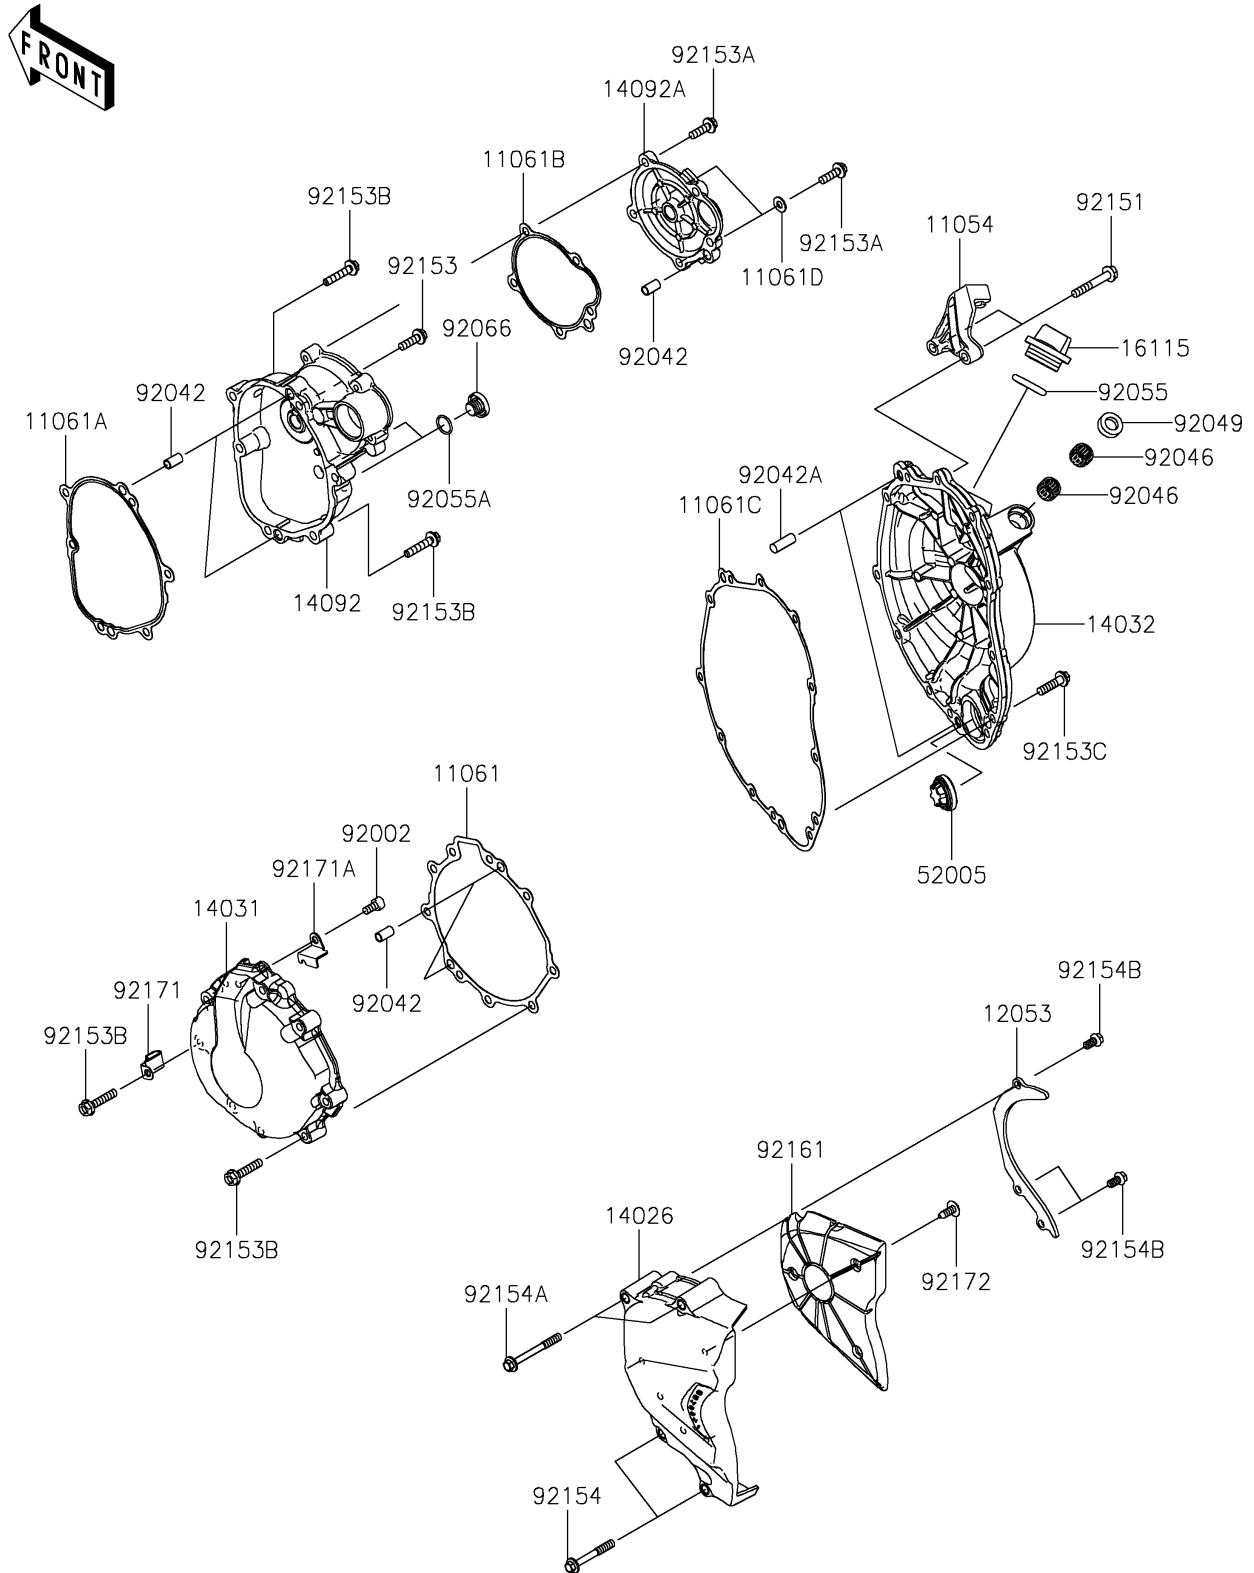

2023 Ninja ZX-6R (CA) KRT Edition PARTS DIAGRAM

Engine Cover(s)

E1431

2023 Ninja ZX-6R (CA) KRT Edition PARTS LIST

Engine Cover(s)

ITEM NAME	PART NUMBER	QUANTITY
BRACKET,CLUTCH CABLE HOLDER (Ref # 11054)	11054-1212	1
GASKET,GENERATOR COVER (Ref # 11061)	11061-0249	1
GASKET,LARGE COVER (Ref # 11061A)	11061-0250	1
GASKET,SMALL COVER (Ref # 11061B)	11061-0251	1
GASKET,CLUTCH COVER (Ref # 11061C)	11061-0252	1
GASKET,6.2X13.5X1.0 (Ref # 11061D)	11061-0262	2
GUIDE-CHAIN (Ref # 12053)	12053-0263	1
COVER-CHAIN (Ref # 14026)	14026-0104	1
COVER-GENERATOR (Ref # 14031)	14031-0571	1
COVER-CLUTCH (Ref # 14032)	14032-0572	1
COVER,STARTER,LARGE (Ref # 14092)	14092-0998	1
COVER,STARTER,SMALL (Ref # 14092A)	14092-0999	1
CAP-OIL FILLER (Ref # 16115)	16115-1009	1
GAUGE (Ref # 52005)	52005-1120	1
BOLT,SOCKET,6X12 (Ref # 92002)	92002-1796	1
PIN,DOWEL,6.3X8X14 (Ref # 92042)	92042-007	5
PIN,DOWEL,8X22 (Ref # 92042A)	92042-044	2
BEARING-NEEDLE,HK1210FM (Ref # 92046)	92046-0034	2
SEAL-OIL,CLUTCH RELEASE (Ref # 92049)	92049-1475	1
RING-O,31.5X2.6 (Ref # 92055)	92055-049	1
RING-O,ID=13.8 (Ref # 92055A)	92055-1141	2
PLUG,TIMING HOLE (Ref # 92066)	92066-0067	2
BOLT,FLANGED,6X40 (Ref # 92151)	92151-1583	2
BOLT,FLANGED,6X20 (Ref # 92153)	92153-1010	1
BOLT,FLANGED,6X20 (Ref # 92153A)	92153-1572	5
BOLT,FLANGED,6X30 (Ref # 92153B)	92153-1574	14
BOLT,FLANGED,6X25 (Ref # 92153C)	92153-1716	10
BOLT,FLANGED,6X45 (Ref # 92154)	92154-0102	2
BOLT,FLANGED,6X55 (Ref # 92154A)	92154-0103	2

2023 Ninja ZX-6R (CA) KRT Edition PARTS LIST

Engine Cover(s)

ITEM NAME	PART NUMBER	QUANTITY
BOLT,FLANGED-SMALL,6X12 (Ref # 92154B)	92154-1888	3
DAMPER,CHAIN COVER (Ref # 92161)	92161-1474	1
CLAMP (Ref # 92171)	92171-0761	1
CLAMP (Ref # 92171A)	92171-0938	1
SCREW,6X16 (Ref # 92172)	92172-0284	3