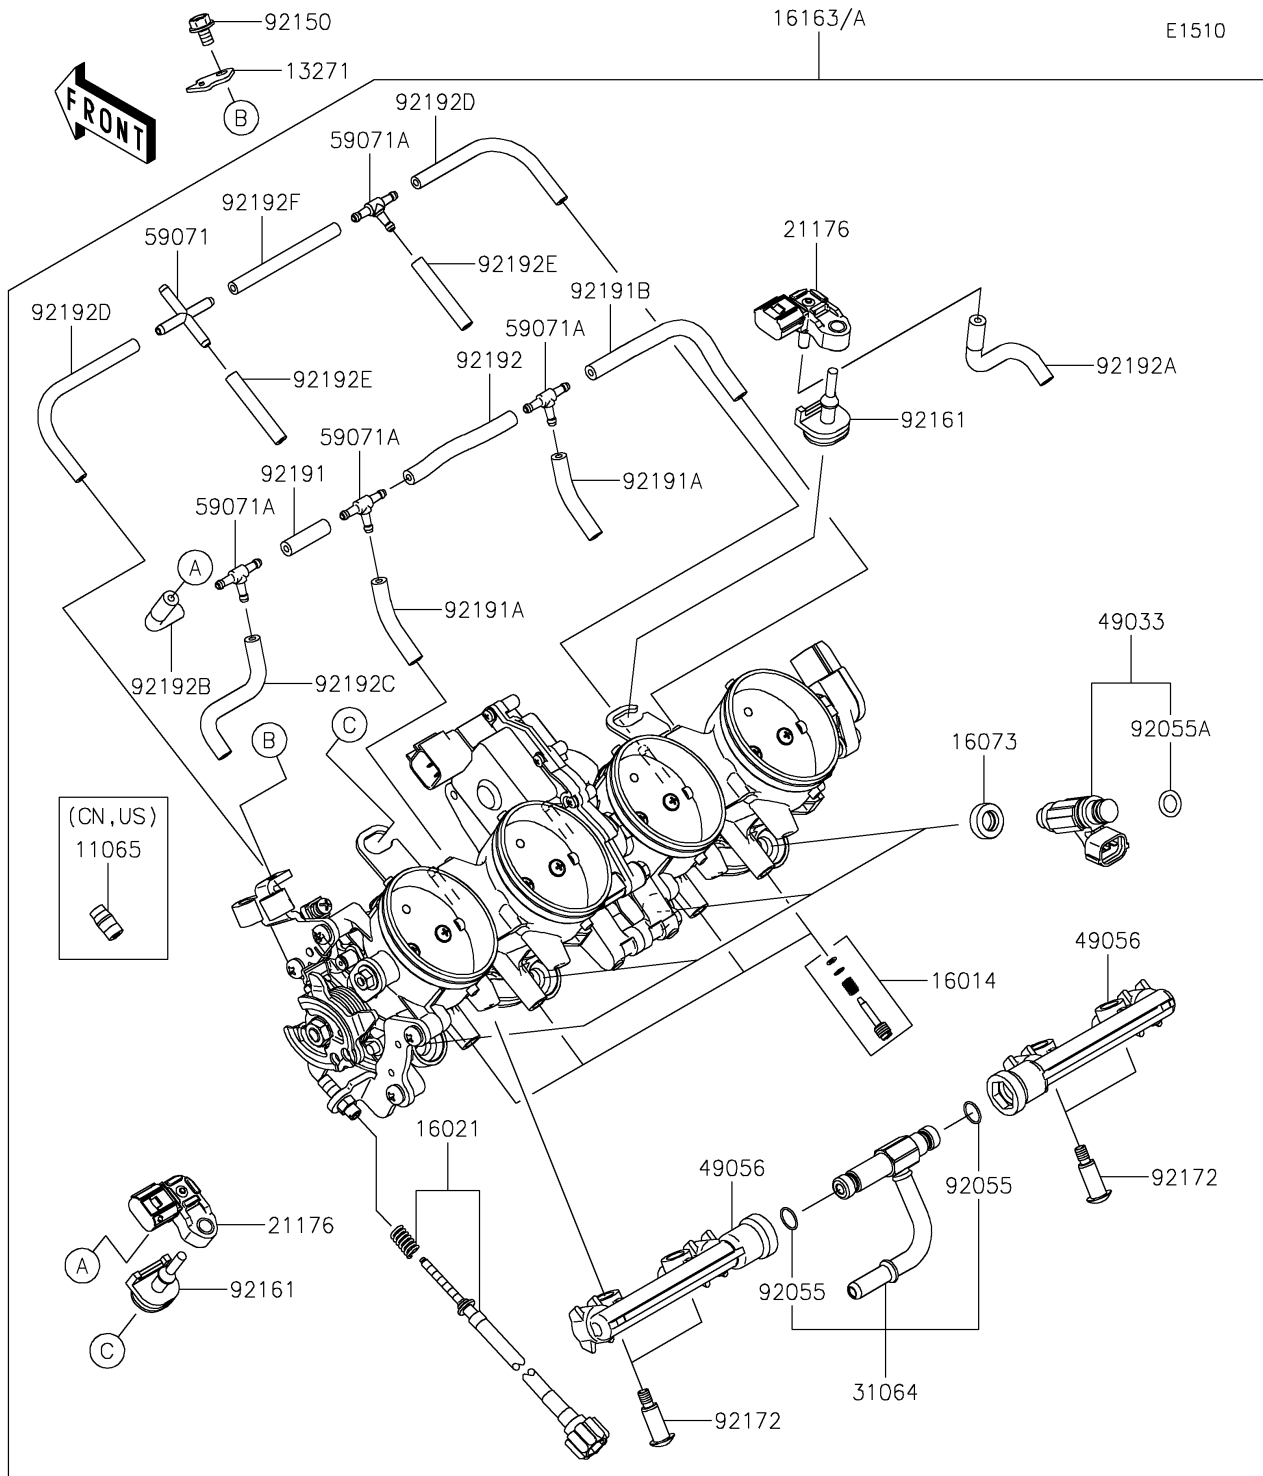

2023 Ninja ZX-6R (CA) KRT Edition PARTS DIAGRAM

Throttle

2023 Ninja ZX-6R (CA) KRT Edition PARTS LIST

Throttle

ITEM NAME	PART NUMBER	QUANTITY
PLATE (Ref # 13271)	13271-0559	1
SCREW-PILOT AIR (Ref # 16014)	16014-0002	4
SCREW-THROTTLE STOP (Ref # 16021)	16021-0028	1
INSULATOR (Ref # 16073)	16073-3707	4
SENSOR,PRESSURE (Ref # 21176)	21176-0111	2
PIPE-COMP (Ref # 31064)	31064-0622	1
NOZZLE-INJECTION (Ref # 49033)	49033-0012	4
PIPE-INJECTION (Ref # 49056)	49056-0014	2
RING-O (Ref # 92055)	92055-0064	2
RING-O,INJECTION NOZZLE (Ref # 92055A)	92055-1622	4
BOLT,5X8 (Ref # 92150)	92150-1406	1
DAMPER (Ref # 92161)	92161-0673	2
CLAMP (Ref # 92171)	92171-0359	1
SCREW,PIPE INJECTION (Ref # 92172)	92172-0064	4
TUBE,3X7X25 (Ref # 92191)	92191-0020	1
TUBE,3X7X40 (Ref # 92191A)	92191-0022	2
TUBE,3X7X100 (Ref # 92191B)	92191-0023	1
TUBE,3X7X72 (Ref # 92192)	92192-0739	1
TUBE,THROBO RH-SENSOR (Ref # 92192A)	92192-0840	1
TUBE,THROBO LH-JOINT (Ref # 92192B)	92192-0841	1
TUBE,SENSOR-JOINT (Ref # 92192C)	92192-0842	1