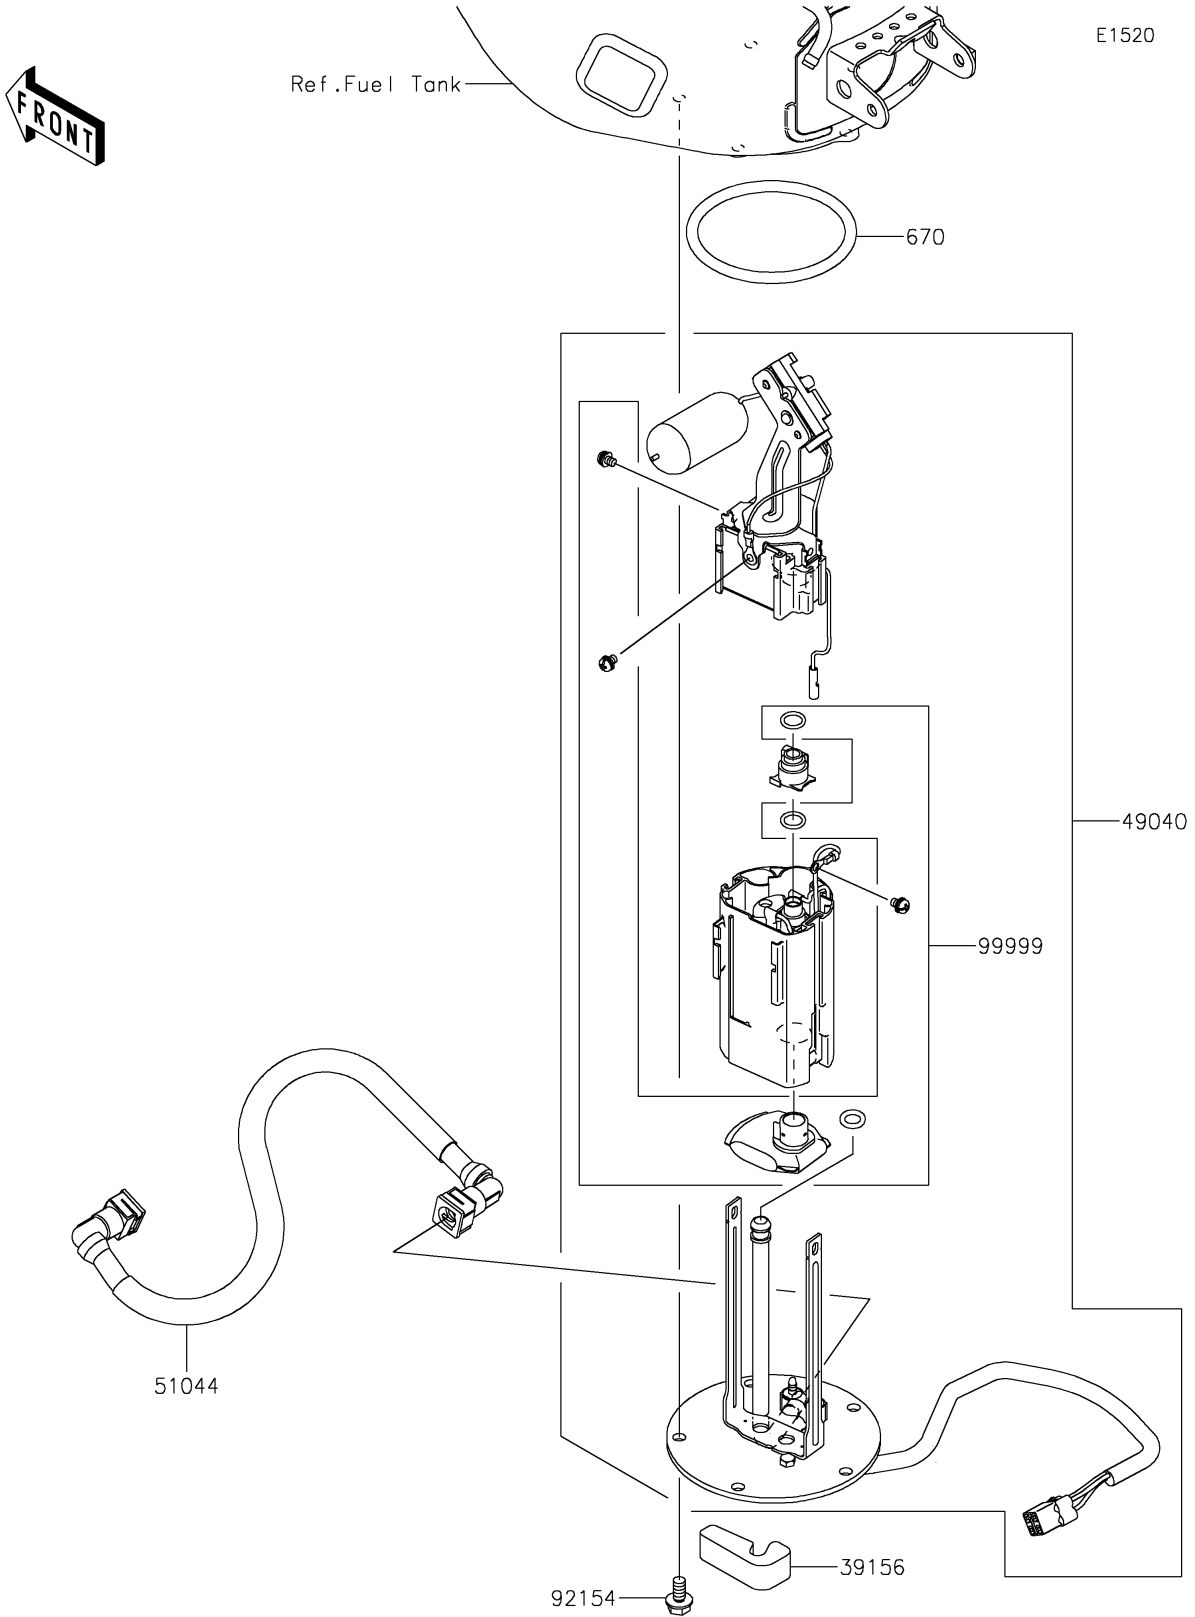

2022 Ninja ZX-6R (CA) PARTS DIAGRAM

Fuel Pump

2022 Ninja ZX-6R (CA) PARTS LIST

Fuel Pump

ITEM NAME	PART NUMBER	QUANTITY
PAD,FUEL PUMP (Ref # 39156)	39156-0991	1
PUMP-FUEL (Ref # 49040)	49040-0779	1
TUBE-ASSY,FUEL (Ref # 51044)	51044-0869	1
BOLT,FLANGED,6X12 (Ref # 92154)	92154-1848	5
KIT,FUEL FILTER (Ref # 99999)	99999-0521	1
O RING (Ref # 670)	670E5075	1