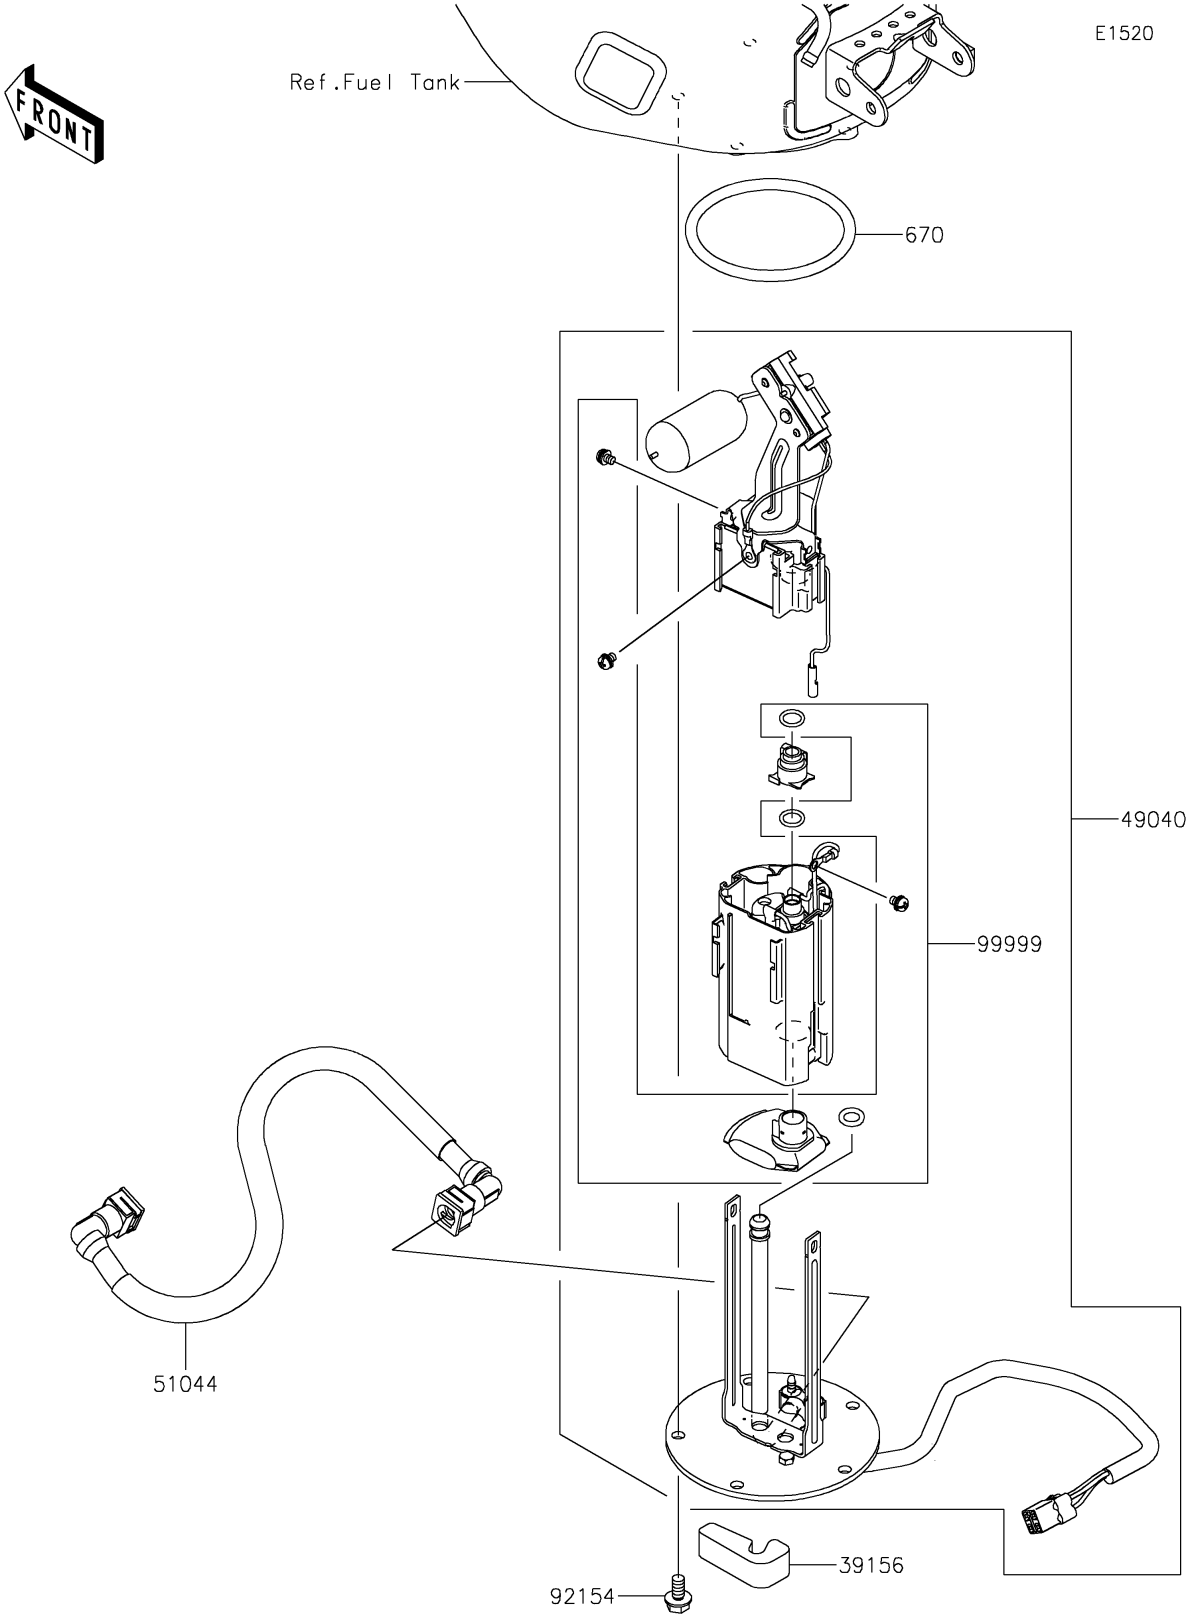

## Fuel Pump

### Fuel Pump

| ITEM NAME                       | PART NUMBER | QUANTITY |
|---------------------------------|-------------|----------|
| PAD,FUEL PUMP (Ref # 39156)     | 39156-0991  | 1        |
| PUMP-FUEL (Ref # 49040)         | 49040-0779  | 1        |
| TUBE-ASSY,FUEL (Ref # 51044)    | 51044-0869  | 1        |
| BOLT,FLANGED,6X12 (Ref # 92154) | 92154-1848  | 5        |
| KIT,FUEL FILTER (Ref # 99999)   | 99999-0521  | 1        |
| O RING (Ref # 670)              | 670E5075    | 1        |