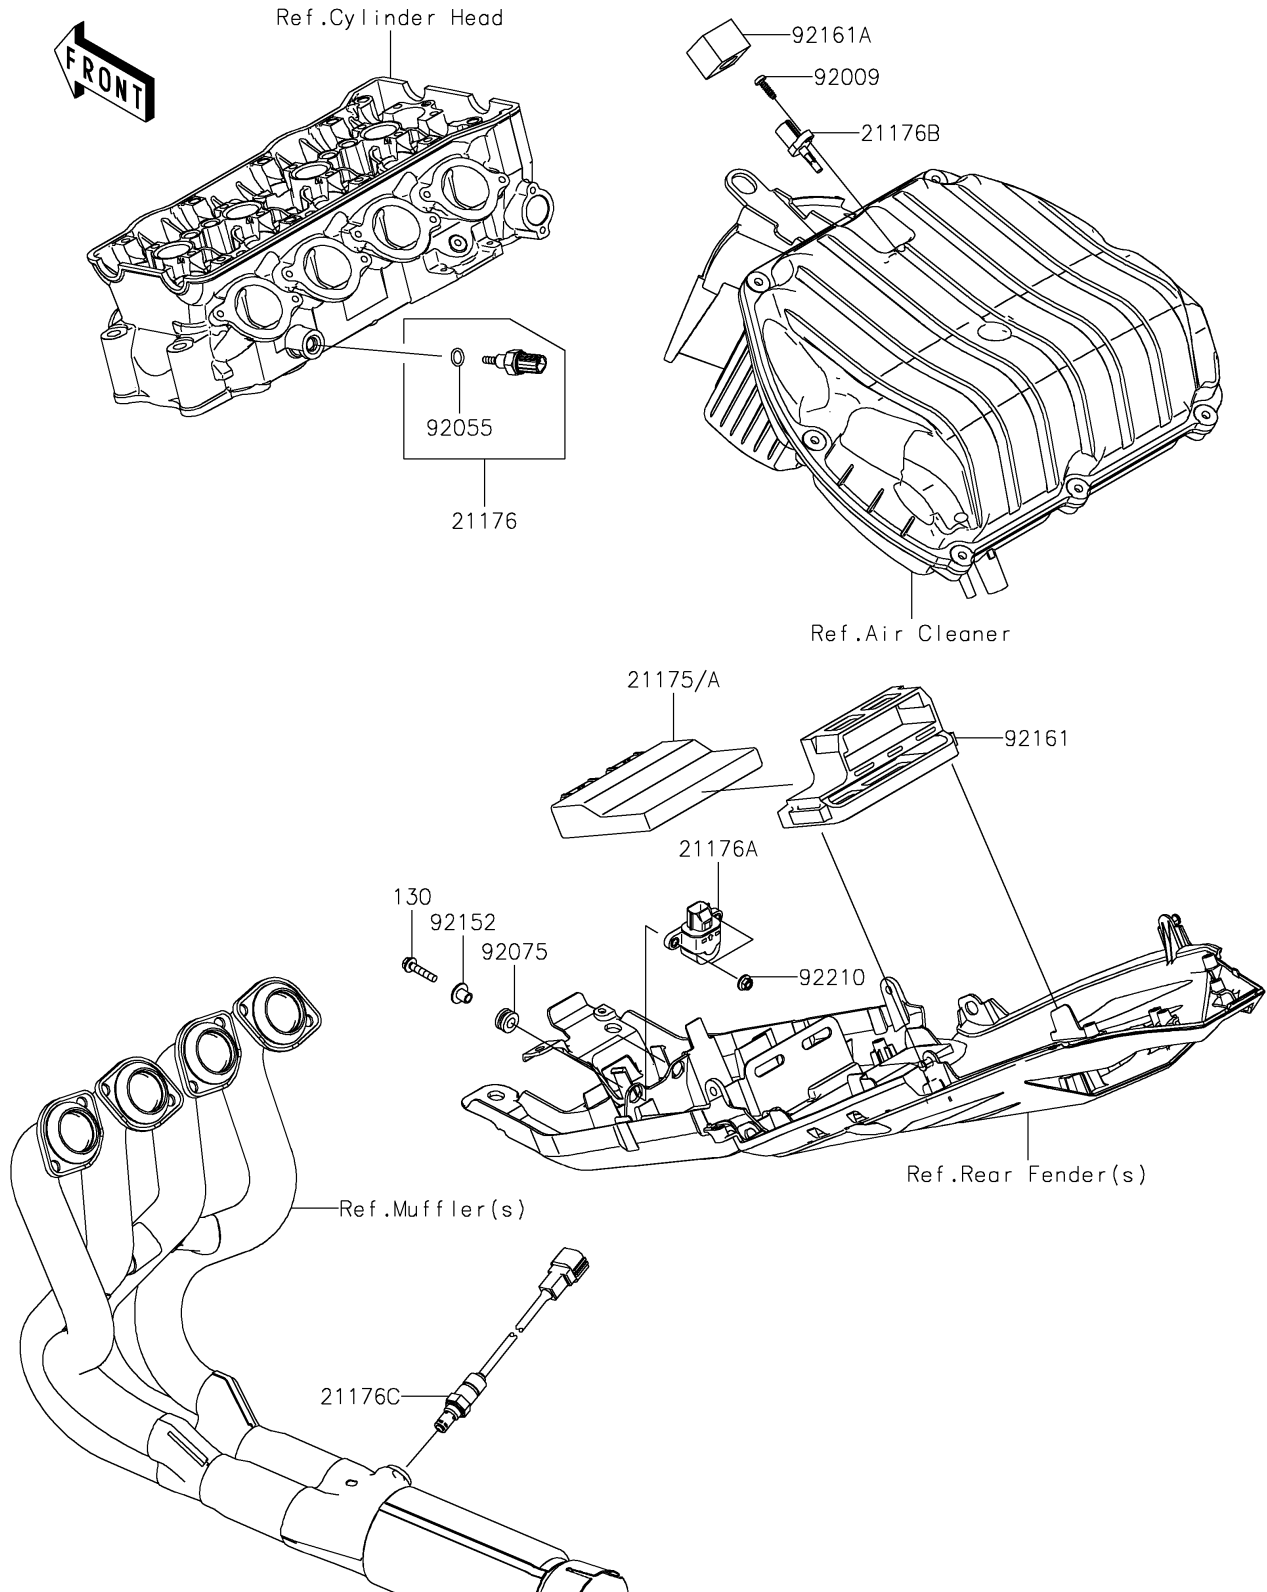

# 2023 Ninja ZX-6R (CA) PARTS DIAGRAM

## Fuel Injection

E1530

### Fuel Injection

ITEM NAME	PART NUMBER	QUANTITY
SENSOR,WATER TEMP (Ref # 21176)	21176-0009	1
SENSOR,VEHICLE-DOWN (Ref # 21176A)	21176-0026	1
SENSOR,AIR TEMPERATURE (Ref # 21176B)	21176-0048	1
SENSOR,OXYGEN (Ref # 21176C)	21176-0933	1
SCREW,TAPPING,5X16 (Ref # 92009)	92009-1984	1
RING-O,9.5X1.9 (Ref # 92055)	92055-0016	1
DAMPER (Ref # 92075)	92075-1912	2
COLLAR (Ref # 92152)	92152-0134	2
DAMPER (Ref # 92161)	92161-0356	1
DAMPER (Ref # 92161A)	92161-1525	1
NUT,FLANGED,5MM (Ref # 92210)	92210-0007	2
BOLT-FLANGED,5X25 (Ref # 130)	130BA0525	2