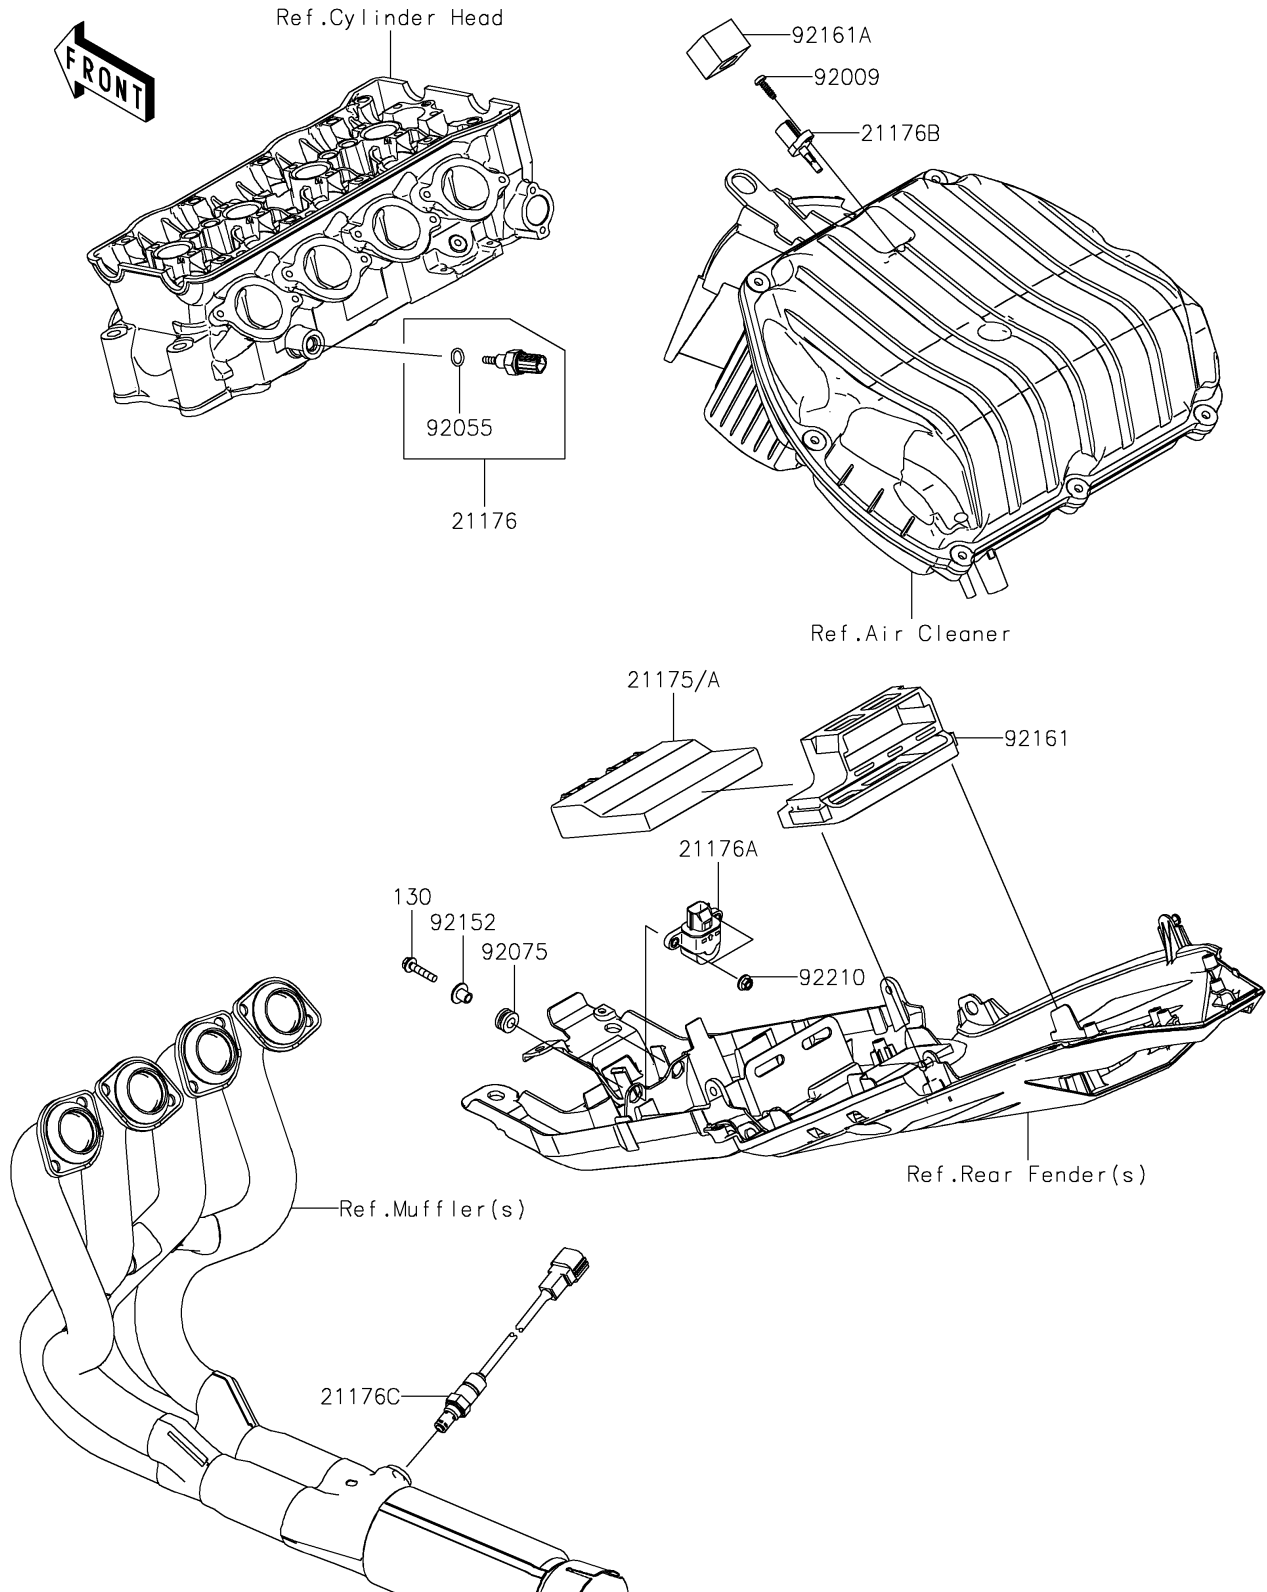

2023 Ninja ZX-6R (CA) KRT Edition PARTS DIAGRAM

Fuel Injection

E1530

2023 Ninja ZX-6R (CA) KRT Edition PARTS LIST

Fuel Injection

ITEM NAME	PART NUMBER	QUANTITY
SENSOR,WATER TEMP (Ref # 21176)	21176-0009	1
SENSOR,VEHICLE-DOWN (Ref # 21176A)	21176-0026	1
SENSOR,AIR TEMPERATURE (Ref # 21176B)	21176-0048	1
SENSOR,OXYGEN (Ref # 21176C)	21176-0933	1
SCREW,TAPPING,5X16 (Ref # 92009)	92009-1984	1
RING-O,9.5X1.9 (Ref # 92055)	92055-0016	1
DAMPER (Ref # 92075)	92075-1912	2
COLLAR (Ref # 92152)	92152-0134	2
DAMPER (Ref # 92161)	92161-0356	1
DAMPER (Ref # 92161A)	92161-1525	1
NUT,FLANGED,5MM (Ref # 92210)	92210-0007	2
BOLT-FLANGED,5X25 (Ref # 130)	130BA0525	2