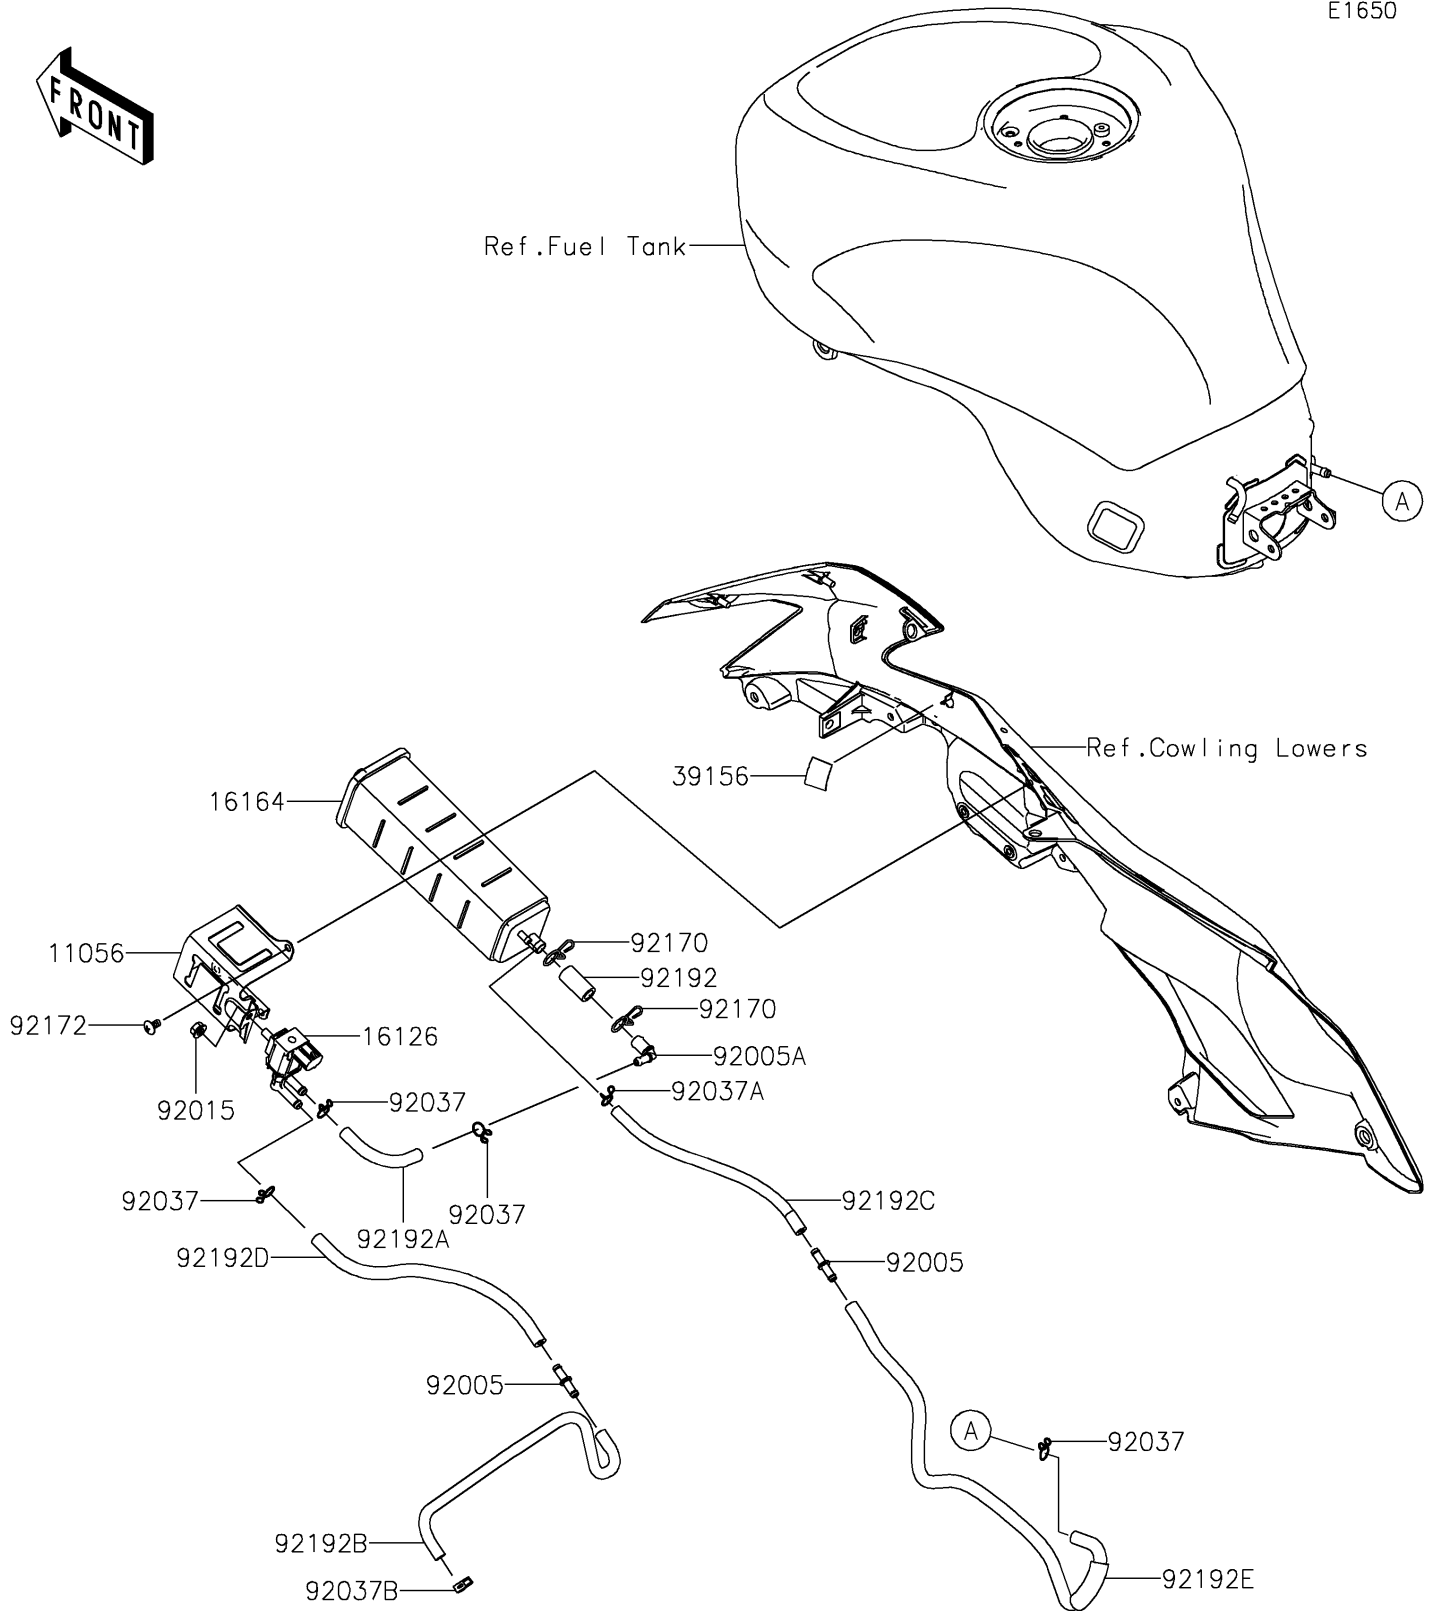

# 2022 Ninja ZX-6R KRT Edition PARTS DIAGRAM

Fuel Evaporative System(CA)

E1650

## 2022 Ninja ZX-6R KRT Edition PARTS LIST

### Fuel Evaporative System(CA)

ITEM NAME	PART NUMBER	QUANTITY
BRACKET,CANISTER (Ref # 11056)	11056-2018	1
VALVE,SOLENOID (Ref # 16126)	16126-0705	1
CANISTER (Ref # 16164)	16164-0009	1
PAD,20X30X3 (Ref # 39156)	39156-0749	1
FITTING (Ref # 92005)	92005-0721	2
FITTING (Ref # 92005A)	92005-0753	1
NUT,FLANGED,6MM (Ref # 92015)	92015-1367	1
CLAMP,TUBE (Ref # 92037)	92037-147	4
CLAMP (Ref # 92037A)	92037-1712	1
CLAMP,7.8MM (Ref # 92037B)	92037-2116	1
CLAMP (Ref # 92170)	92170-1695	2
SCREW,TAPPING,5X10 (Ref # 92172)	92172-0262	3
TUBE,9X14.4X30 (Ref # 92192)	92192-1148	1
TUBE,5X10.4X80 (Ref # 92192A)	92192-1149	1
TUBE,3.5X8.9X410 (Ref # 92192B)	92192-1150	1
TUBE,4X9.2X200 (Ref # 92192C)	92192-1151	1
TUBE,5X10.4X220 (Ref # 92192D)	92192-1229	1
TUBE,5X10.4X535 (Ref # 92192E)	92192-1261	1