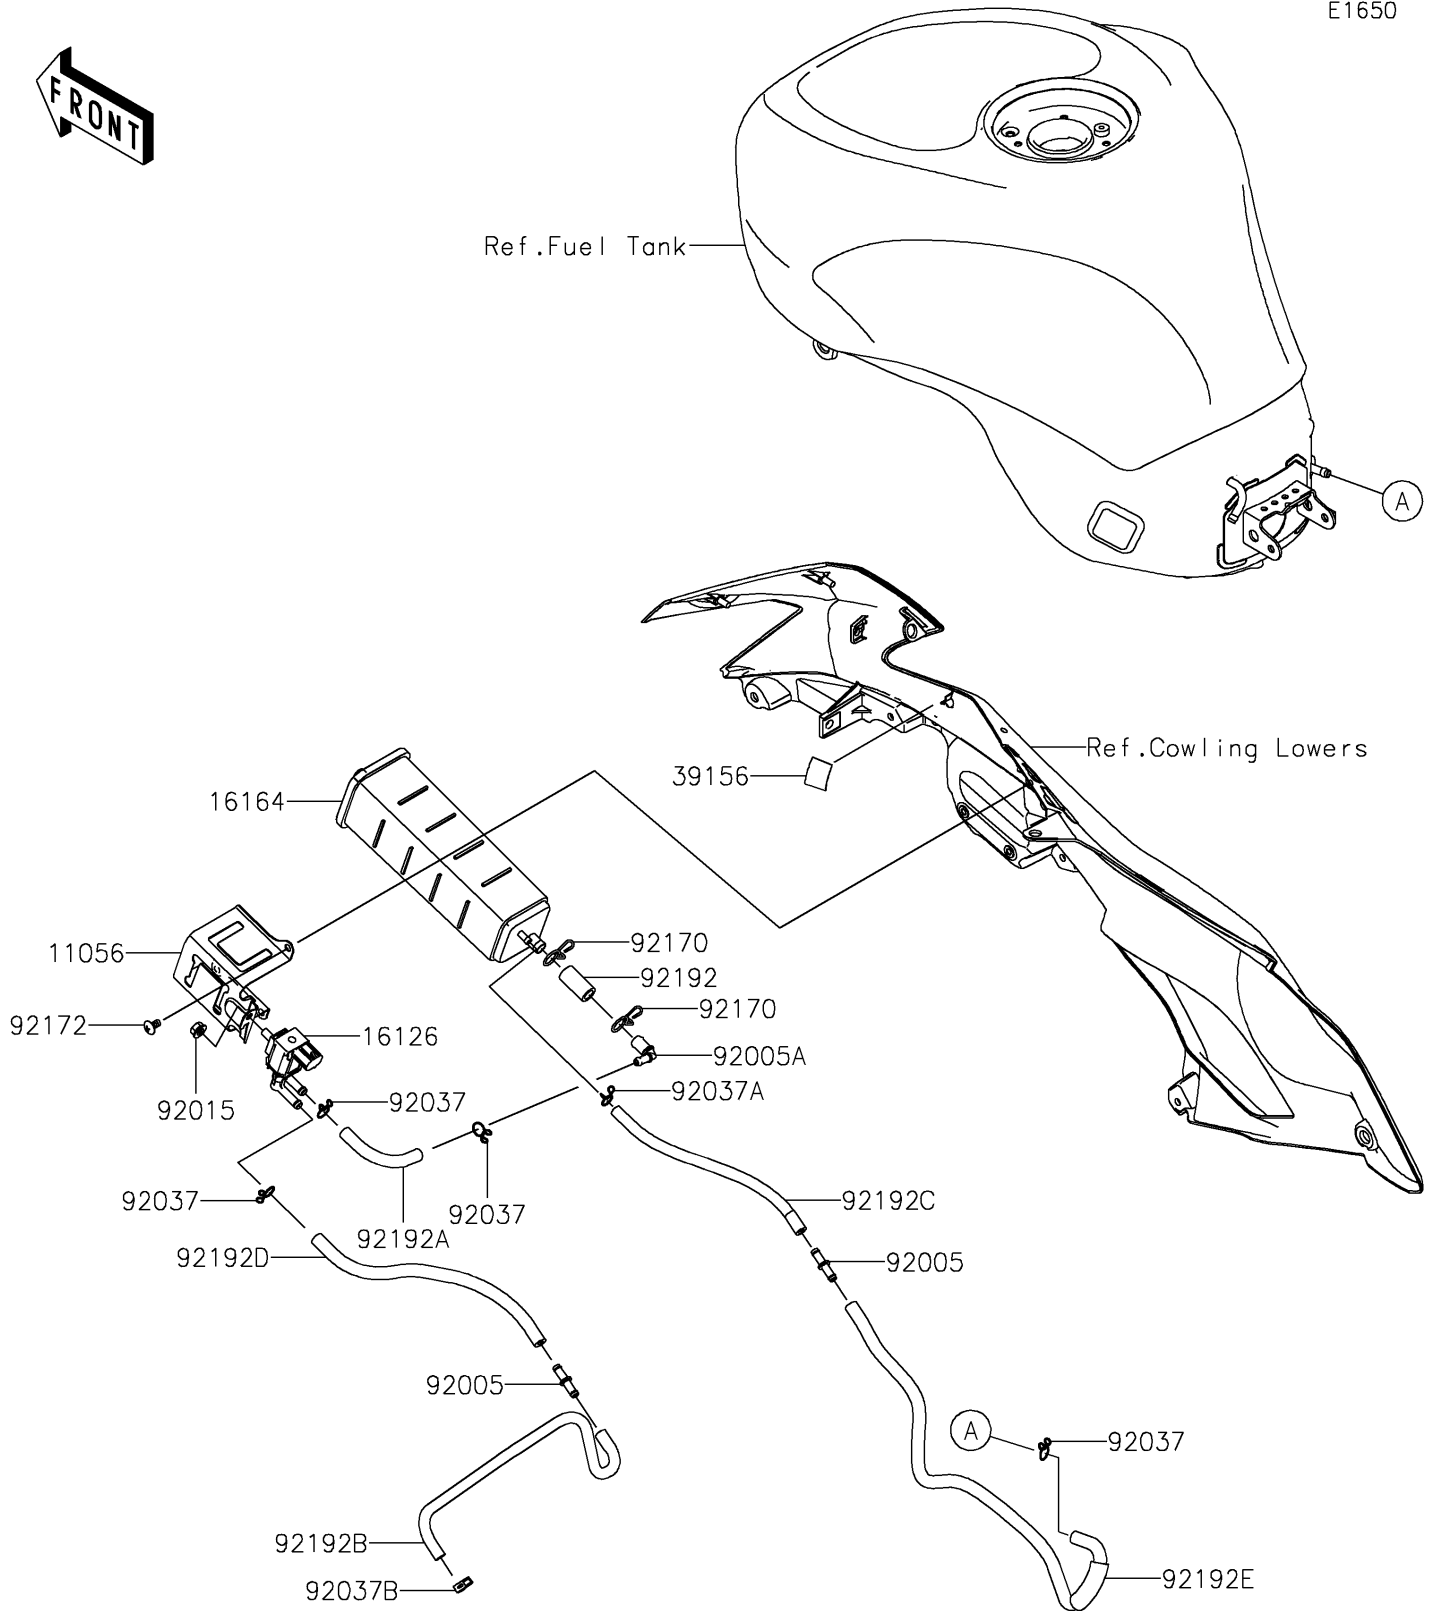

2022 Ninja ZX-6R (CA) PARTS DIAGRAM

Fuel Evaporative System(CA)

E1650

2022 Ninja ZX-6R (CA) PARTS LIST

Fuel Evaporative System(CA)

ITEM NAME	PART NUMBER	QUANTITY
BRACKET,CANISTER (Ref # 11056)	11056-2018	1
VALVE,SOLENOID (Ref # 16126)	16126-0705	1
CANISTER (Ref # 16164)	16164-0009	1
PAD,20X30X3 (Ref # 39156)	39156-0749	1
FITTING (Ref # 92005)	92005-0721	2
FITTING (Ref # 92005A)	92005-0753	1
NUT,FLANGED,6MM (Ref # 92015)	92015-1367	1
CLAMP,TUBE (Ref # 92037)	92037-147	4
CLAMP (Ref # 92037A)	92037-1712	1
CLAMP,7.8MM (Ref # 92037B)	92037-2116	1
CLAMP (Ref # 92170)	92170-1695	2
SCREW,TAPPING,5X10 (Ref # 92172)	92172-0262	3
TUBE,9X14.4X30 (Ref # 92192)	92192-1148	1
TUBE,5X10.4X80 (Ref # 92192A)	92192-1149	1
TUBE,3.5X8.9X410 (Ref # 92192B)	92192-1150	1
TUBE,4X9.2X200 (Ref # 92192C)	92192-1151	1
TUBE,5X10.4X220 (Ref # 92192D)	92192-1229	1
TUBE,5X10.4X535 (Ref # 92192E)	92192-1261	1