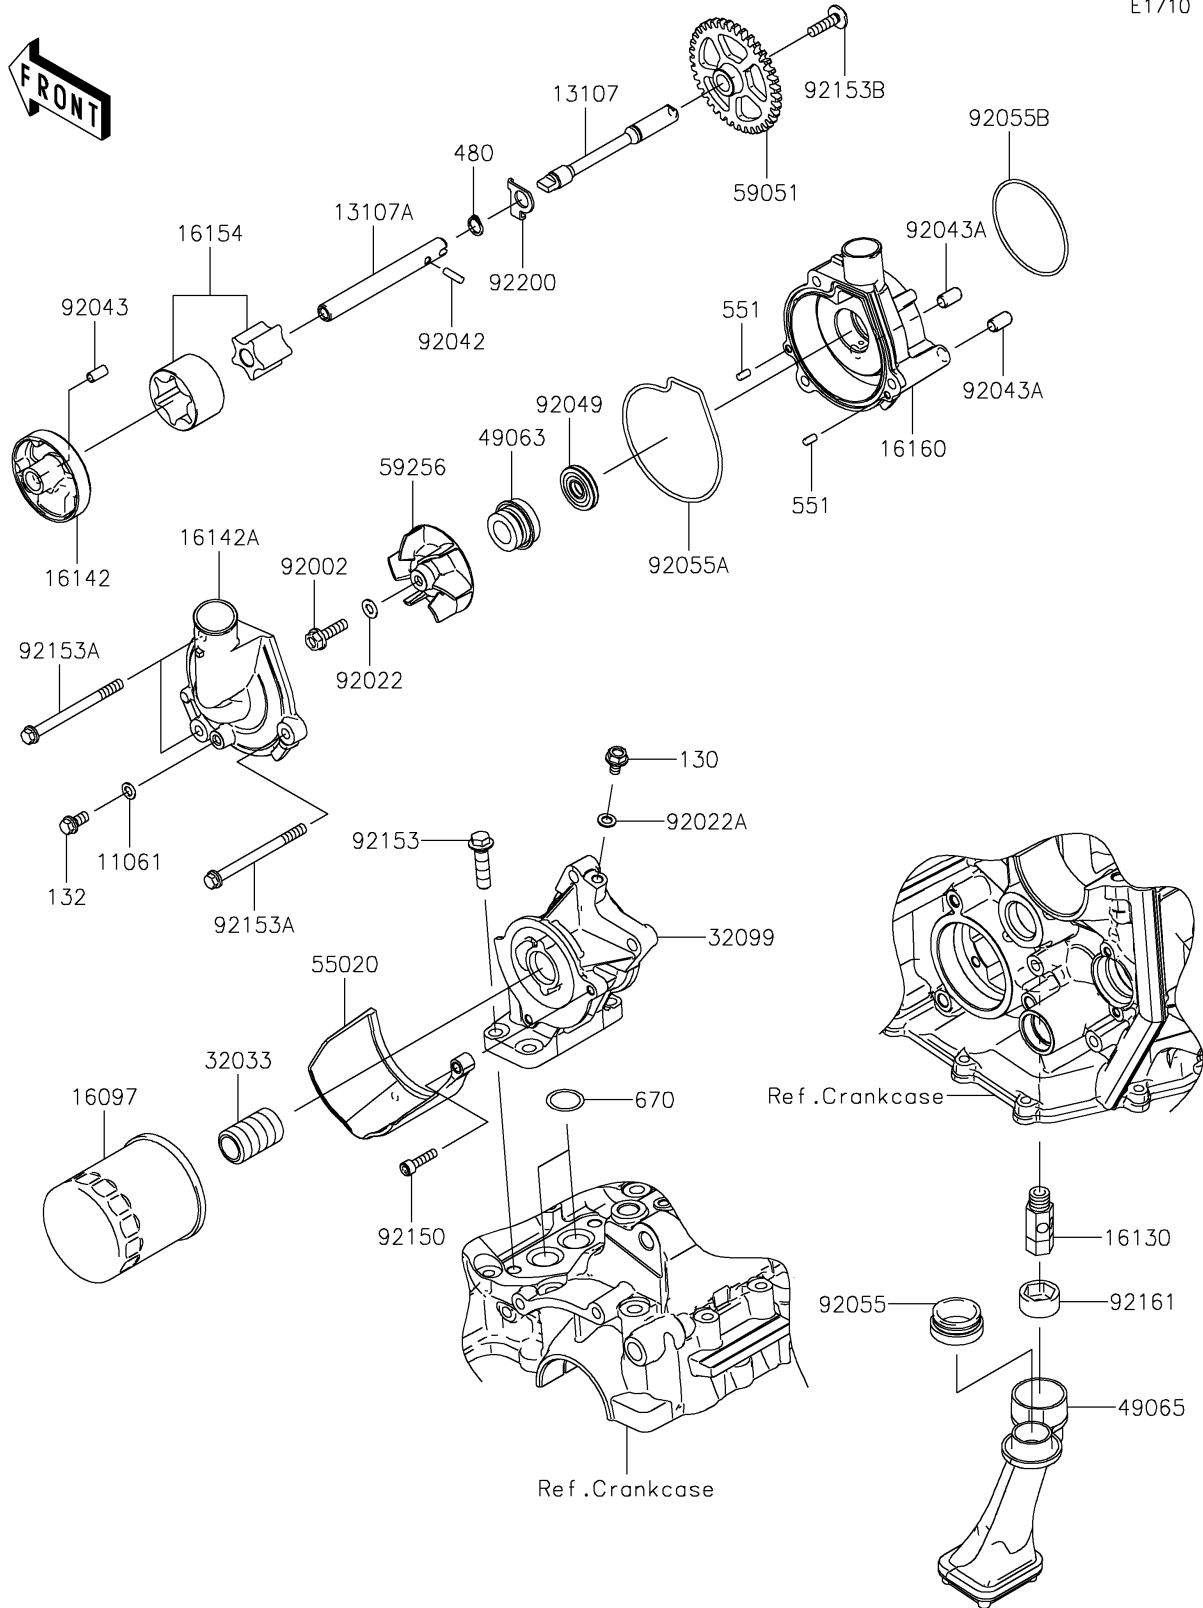

# 2022 Ninja ZX-6R (CA) PARTS DIAGRAM

## Oil Pump/Oil Filter

E1710

### Oil Pump/Oil Filter

ITEM NAME	PART NUMBER	QUANTITY
GASKET (Ref # 11061)	11061-0107	1
SHAFT,PUMP,RH (Ref # 13107)	13107-0132	1
SHAFT,PUMP,LH (Ref # 13107A)	13107-0202	1
FILTER-ASSY-OIL (Ref # 16097)	16097-0008	1
VALVE-ASSY-RELIEF (Ref # 16130)	16130-1059	1
COVER-PUMP (Ref # 16142)	16142-0057	1
COVER-PUMP,WATER (Ref # 16142A)	16142-0732	1
ROTOR-PUMP (Ref # 16154)	16154-0057	1
BODY,WATER PUMP (Ref # 16160)	16160-0815	1
PIPE,OIL FILTER (Ref # 32033)	32033-1535	1
CASE,OIL FILTER&COOLER (Ref # 32099)	32099-0727	1
SEAL-MECHANICAL (Ref # 49063)	49063-1055	1
FILTER-OIL (Ref # 49065)	49065-0024	1
GUARD,OIL FILTER (Ref # 55020)	55020-0358	1
GEAR-SPUR,37T (Ref # 59051)	59051-0092	1
IMPELLER (Ref # 59256)	59256-0555	1
BOLT,6X22 (Ref # 92002)	92002-1154	1
WASHER,6.1X12X1 (Ref # 92022)	92022-077	1
WASHER,6.2X11X1 (Ref # 92022A)	92022-304	1
PIN,DOWEL,4X13.8 (Ref # 92042)	92042-030	1
PIN,4.2X6X12 (Ref # 92043)	92043-1262	1
PIN,6.2X8X14 (Ref # 92043A)	92043-1263	2
SEAL-OIL (Ref # 92049)	92049-0798	1
RING-O,OIL FILTER (Ref # 92055)	92055-1503	1
RING-O,WATER PUMP COVER (Ref # 92055A)	92055-1532	1
RING-O,59.6X2.4 (Ref # 92055B)	92055-3018	1
BOLT,SOCKET,5X20 (Ref # 92150)	92150-1019	2
BOLT,FLANGED,8X30 (Ref # 92153)	92153-1086	4
BOLT,FLANGED,6X75 (Ref # 92153A)	92153-1649	3

### Oil Pump/Oil Filter

ITEM NAME	PART NUMBER	QUANTITY
BOLT,SOCKET,6X22 (Ref # 92153B)	92153-1792	1
DAMPER (Ref # 92161)	92161-0070	1
WASHER (Ref # 92200)	92200-0317	1
BOLT-FLANGED,6X10 (Ref # 130)	130BD0610	1
BOLT-FLANGED-SMALL,6X12 (Ref # 132)	132BA0612	1
CIRCLIP-TYPE-C,11MM (Ref # 480)	480J1100	1
PIN-DOWEL,4X8 (Ref # 551)	551A0408	2
O RING,18MM (Ref # 670)	670D2018	2