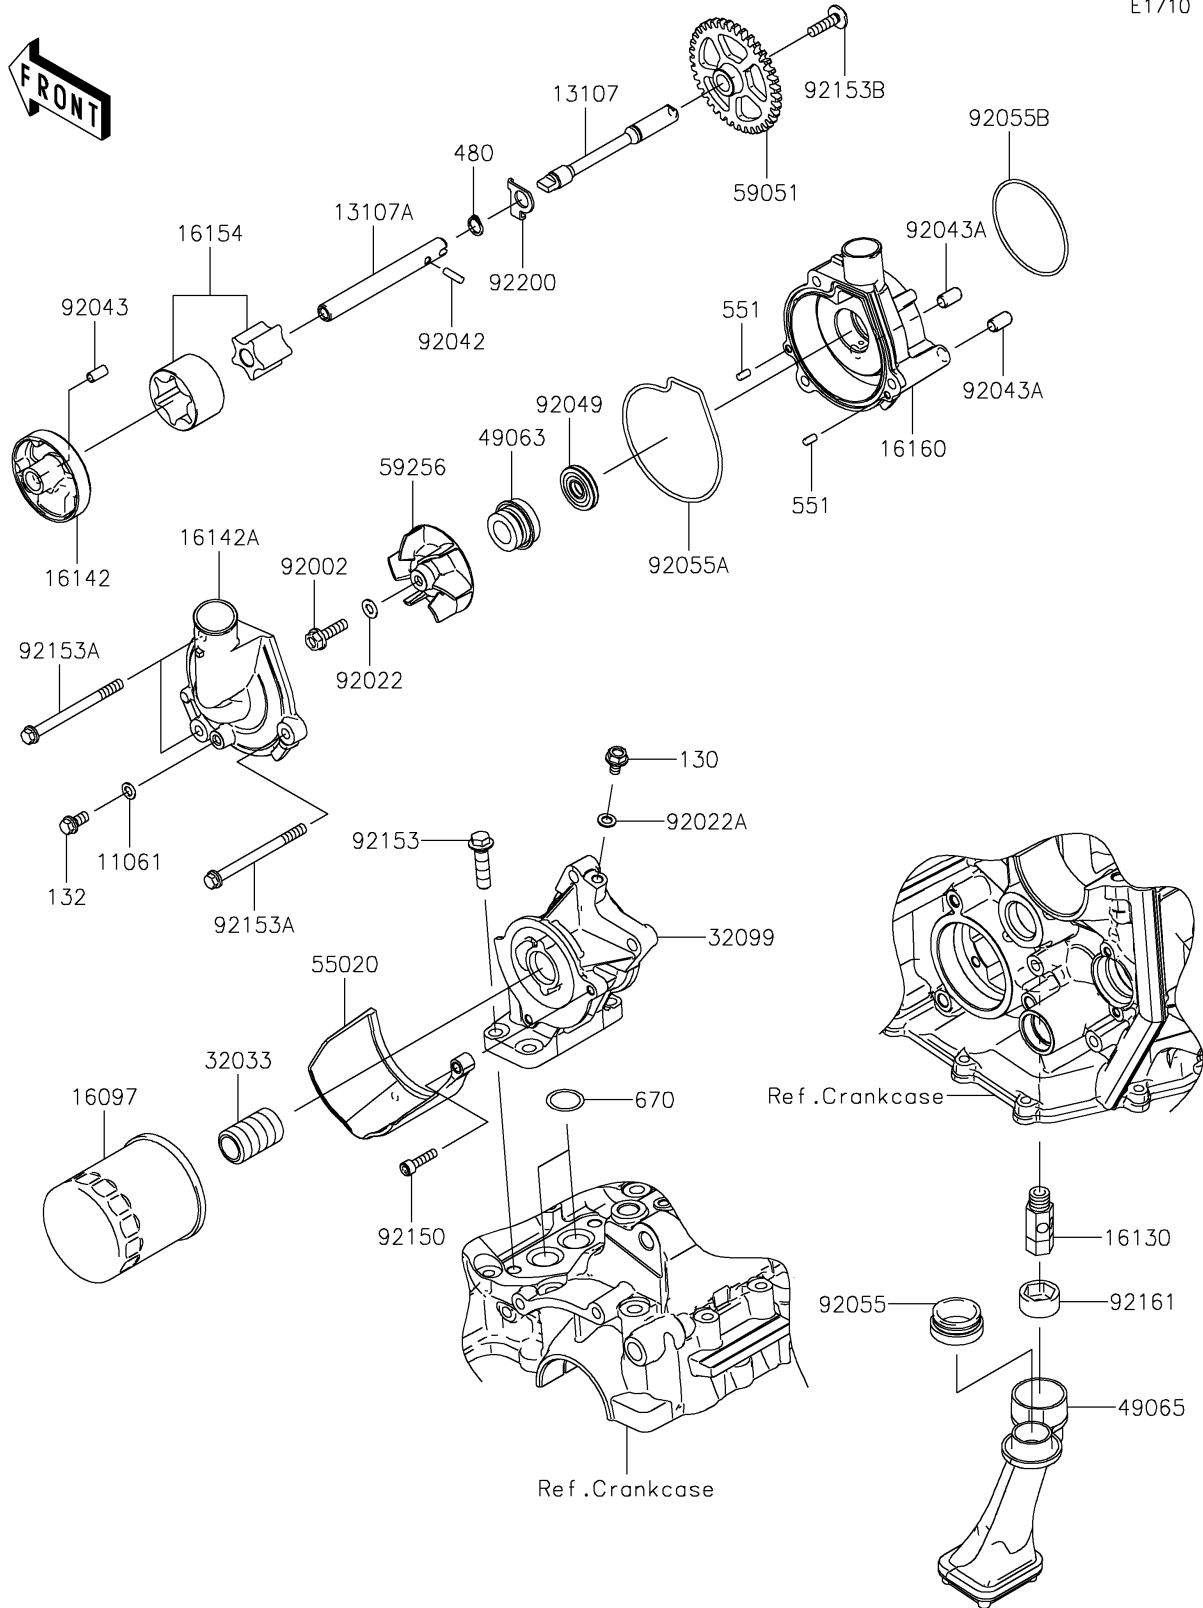

2023 Ninja ZX-6R KRT Edition PARTS DIAGRAM

Oil Pump/Oil Filter

E1710

2023 Ninja ZX-6R KRT Edition PARTS LIST

Oil Pump/Oil Filter

ITEM NAME	PART NUMBER	QUANTITY
GASKET (Ref # 11061)	11061-0107	1
SHAFT,PUMP,RH (Ref # 13107)	13107-0132	1
SHAFT,PUMP,LH (Ref # 13107A)	13107-0202	1
FILTER-ASSY-OIL (Ref # 16097)	16097-0008	1
VALVE-ASSY-RELIEF (Ref # 16130)	16130-1059	1
COVER-PUMP (Ref # 16142)	16142-0057	1
COVER-PUMP,WATER (Ref # 16142A)	16142-0732	1
ROTOR-PUMP (Ref # 16154)	16154-0057	1
BODY,WATER PUMP (Ref # 16160)	16160-0815	1
PIPE,OIL FILTER (Ref # 32033)	32033-1535	1
CASE,OIL FILTER&COOLER (Ref # 32099)	32099-0727	1
SEAL-MECHANICAL (Ref # 49063)	49063-1055	1
FILTER-OIL (Ref # 49065)	49065-0024	1
GUARD,OIL FILTER (Ref # 55020)	55020-0358	1
GEAR-SPUR,37T (Ref # 59051)	59051-0092	1
IMPELLER (Ref # 59256)	59256-0555	1
BOLT,6X22 (Ref # 92002)	92002-1154	1
WASHER,6.1X12X1 (Ref # 92022)	92022-077	1
WASHER,6.2X11X1 (Ref # 92022A)	92022-304	1
PIN,DOWEL,4X13.8 (Ref # 92042)	92042-030	1
PIN,4.2X6X12 (Ref # 92043)	92043-1262	1
PIN,6.2X8X14 (Ref # 92043A)	92043-1263	2
SEAL-OIL (Ref # 92049)	92049-0798	1
RING-O,OIL FILTER (Ref # 92055)	92055-1503	1
RING-O,WATER PUMP COVER (Ref # 92055A)	92055-1532	1
RING-O,59.6X2.4 (Ref # 92055B)	92055-3018	1
BOLT,SOCKET,5X20 (Ref # 92150)	92150-1019	2
BOLT,FLANGED,8X30 (Ref # 92153)	92153-1086	4
BOLT,FLANGED,6X75 (Ref # 92153A)	92153-1649	3

2023 Ninja ZX-6R KRT Edition PARTS LIST

Oil Pump/Oil Filter

ITEM NAME	PART NUMBER	QUANTITY
BOLT,SOCKET,6X22 (Ref # 92153B)	92153-1792	1
DAMPER (Ref # 92161)	92161-0070	1
WASHER (Ref # 92200)	92200-0317	1
BOLT-FLANGED,6X10 (Ref # 130)	130BD0610	1
BOLT-FLANGED-SMALL,6X12 (Ref # 132)	132BA0612	1
CIRCLIP-TYPE-C,11MM (Ref # 480)	480J1100	1
PIN-DOWEL,4X8 (Ref # 551)	551A0408	2
O RING,18MM (Ref # 670)	670D2018	2