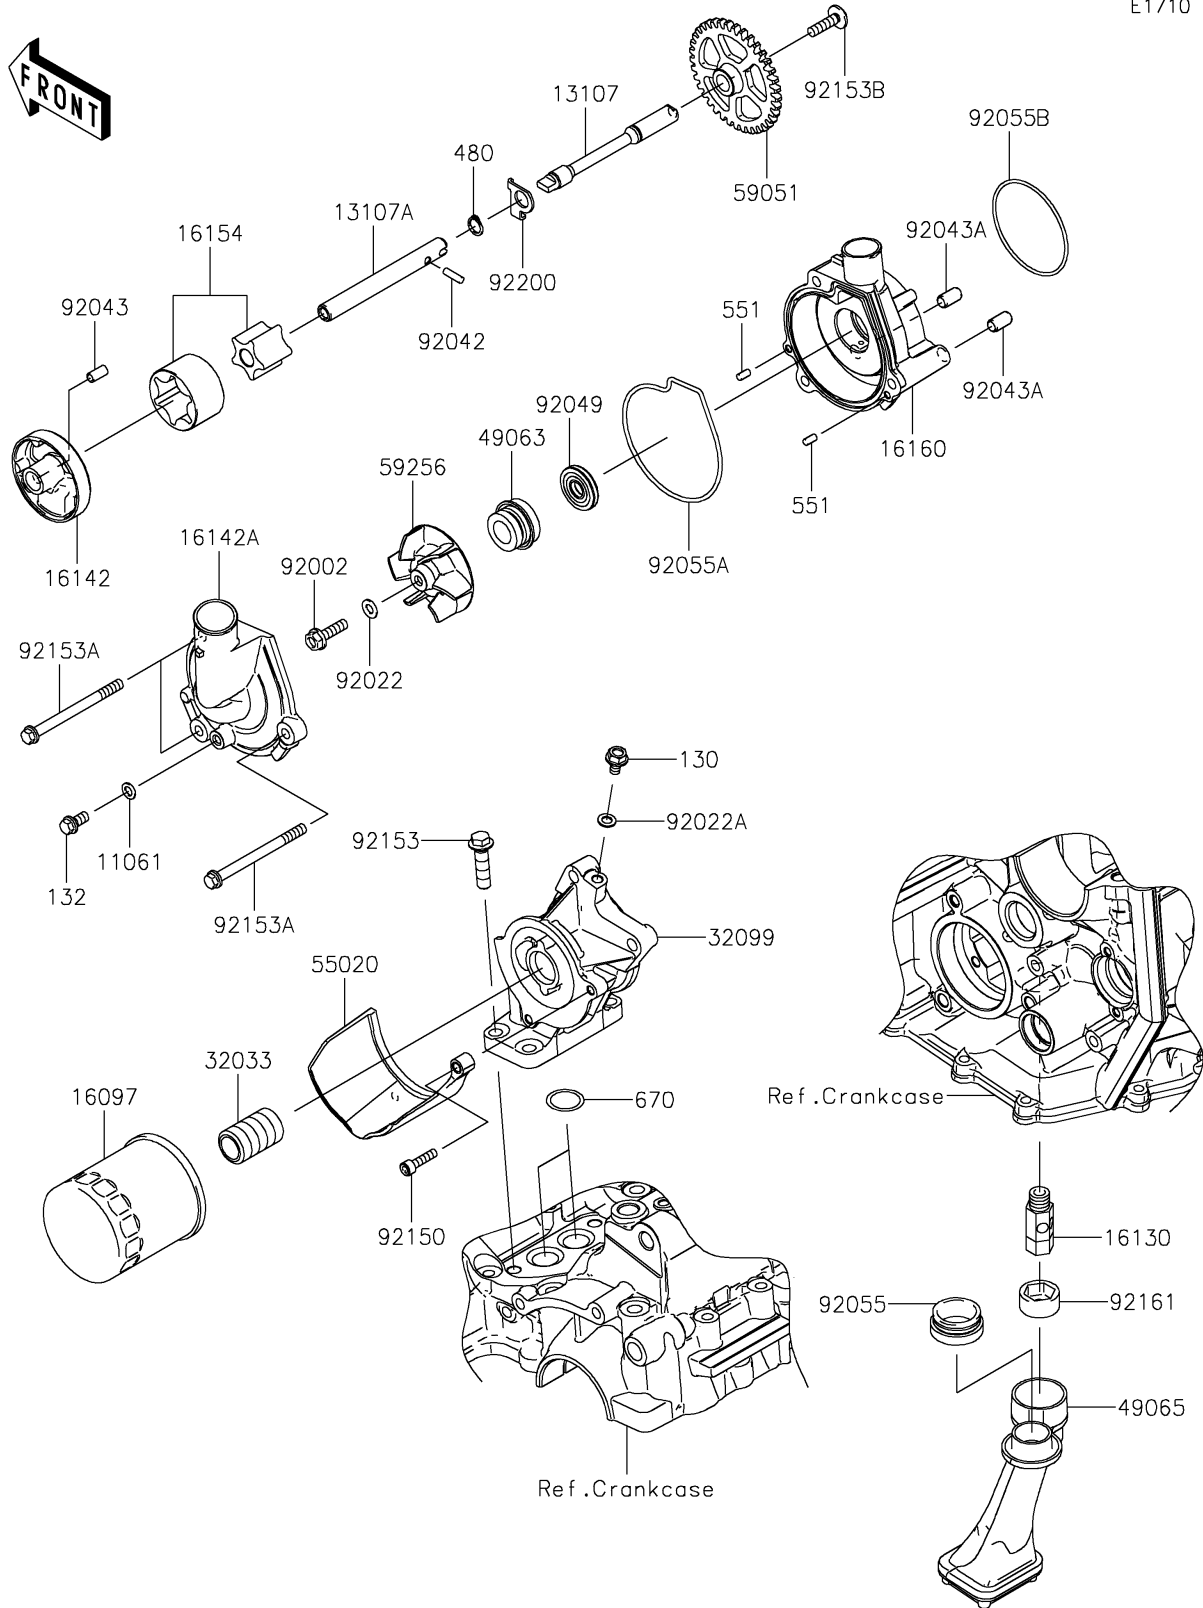

2023 Ninja ZX-6R (CA) PARTS DIAGRAM

Oil Pump/Oil Filter

E1710

2023 Ninja ZX-6R (CA) PARTS LIST

Oil Pump/Oil Filter

ITEM NAME	PART NUMBER	QUANTITY
GASKET (Ref # 11061)	11061-0107	1
SHAFT,PUMP,RH (Ref # 13107)	13107-0132	1
SHAFT,PUMP,LH (Ref # 13107A)	13107-0202	1
FILTER-ASSY-OIL (Ref # 16097)	16097-0008	1
VALVE-ASSY-RELIEF (Ref # 16130)	16130-1059	1
COVER-PUMP (Ref # 16142)	16142-0057	1
COVER-PUMP,WATER (Ref # 16142A)	16142-0732	1
ROTOR-PUMP (Ref # 16154)	16154-0057	1
BODY,WATER PUMP (Ref # 16160)	16160-0815	1
PIPE,OIL FILTER (Ref # 32033)	32033-1535	1
CASE,OIL FILTER&COOLER (Ref # 32099)	32099-0727	1
SEAL-MECHANICAL (Ref # 49063)	49063-1055	1
FILTER-OIL (Ref # 49065)	49065-0024	1
GUARD,OIL FILTER (Ref # 55020)	55020-0358	1
GEAR-SPUR,37T (Ref # 59051)	59051-0092	1
IMPELLER (Ref # 59256)	59256-0555	1
BOLT,6X22 (Ref # 92002)	92002-1154	1
WASHER,6.1X12X1 (Ref # 92022)	92022-077	1
WASHER,6.2X11X1 (Ref # 92022A)	92022-304	1
PIN,DOWEL,4X13.8 (Ref # 92042)	92042-030	1
PIN,4.2X6X12 (Ref # 92043)	92043-1262	1
PIN,6.2X8X14 (Ref # 92043A)	92043-1263	2
SEAL-OIL (Ref # 92049)	92049-0798	1
RING-O,OIL FILTER (Ref # 92055)	92055-1503	1
RING-O,WATER PUMP COVER (Ref # 92055A)	92055-1532	1
RING-O,59.6X2.4 (Ref # 92055B)	92055-3018	1
BOLT,SOCKET,5X20 (Ref # 92150)	92150-1019	2
BOLT,FLANGED,8X30 (Ref # 92153)	92153-1086	4
BOLT,FLANGED,6X75 (Ref # 92153A)	92153-1649	3

2023 Ninja ZX-6R (CA) PARTS LIST

Oil Pump/Oil Filter

ITEM NAME	PART NUMBER	QUANTITY
BOLT,SOCKET,6X22 (Ref # 92153B)	92153-1792	1
DAMPER (Ref # 92161)	92161-0070	1
WASHER (Ref # 92200)	92200-0317	1
BOLT-FLANGED,6X10 (Ref # 130)	130BD0610	1
BOLT-FLANGED-SMALL,6X12 (Ref # 132)	132BA0612	1
CIRCLIP-TYPE-C,11MM (Ref # 480)	480J1100	1
PIN-DOWEL,4X8 (Ref # 551)	551A0408	2
O RING,18MM (Ref # 670)	670D2018	2