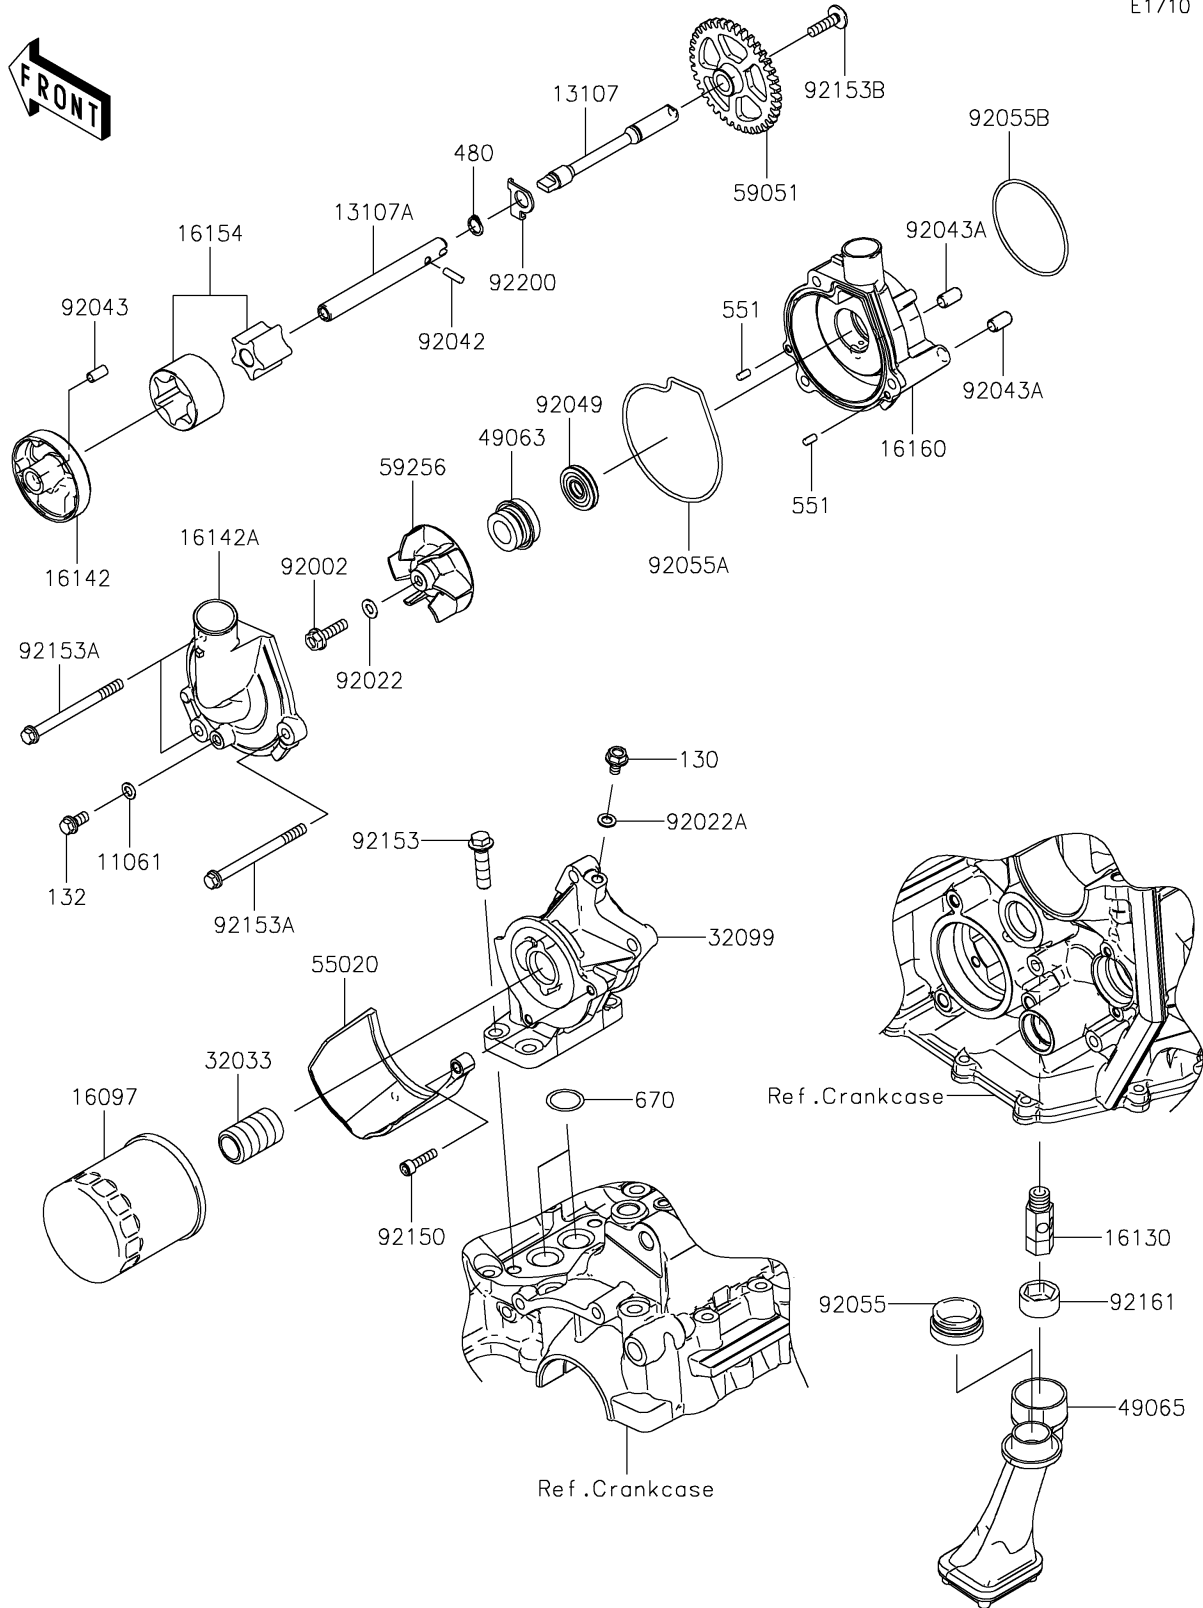

2023 Ninja ZX-6R (CA) KRT Edition PARTS DIAGRAM

Oil Pump/Oil Filter

E1710

2023 Ninja ZX-6R (CA) KRT Edition PARTS LIST

Oil Pump/Oil Filter

| ITEM NAME | PART NUMBER | QUANTITY |
|--|-------------|----------|
| GASKET (Ref # 11061) | 11061-0107 | 1 |
| SHAFT,PUMP,RH (Ref # 13107) | 13107-0132 | 1 |
| SHAFT,PUMP,LH (Ref # 13107A) | 13107-0202 | 1 |
| FILTER-ASSY-OIL (Ref # 16097) | 16097-0008 | 1 |
| VALVE-ASSY-RELIEF (Ref # 16130) | 16130-1059 | 1 |
| COVER-PUMP (Ref # 16142) | 16142-0057 | 1 |
| COVER-PUMP,WATER (Ref # 16142A) | 16142-0732 | 1 |
| ROTOR-PUMP (Ref # 16154) | 16154-0057 | 1 |
| BODY,WATER PUMP (Ref # 16160) | 16160-0815 | 1 |
| PIPE,OIL FILTER (Ref # 32033) | 32033-1535 | 1 |
| CASE,OIL FILTER&COOLER (Ref # 32099) | 32099-0727 | 1 |
| SEAL-MECHANICAL (Ref # 49063) | 49063-1055 | 1 |
| FILTER-OIL (Ref # 49065) | 49065-0024 | 1 |
| GUARD,OIL FILTER (Ref # 55020) | 55020-0358 | 1 |
| GEAR-SPUR,37T (Ref # 59051) | 59051-0092 | 1 |
| IMPELLER (Ref # 59256) | 59256-0555 | 1 |
| BOLT,6X22 (Ref # 92002) | 92002-1154 | 1 |
| WASHER,6.1X12X1 (Ref # 92022) | 92022-077 | 1 |
| WASHER,6.2X11X1 (Ref # 92022A) | 92022-304 | 1 |
| PIN,DOWEL,4X13.8 (Ref # 92042) | 92042-030 | 1 |
| PIN,4.2X6X12 (Ref # 92043) | 92043-1262 | 1 |
| PIN,6.2X8X14 (Ref # 92043A) | 92043-1263 | 2 |
| SEAL-OIL (Ref # 92049) | 92049-0798 | 1 |
| RING-O,OIL FILTER (Ref # 92055) | 92055-1503 | 1 |
| RING-O,WATER PUMP COVER (Ref # 92055A) | 92055-1532 | 1 |
| RING-O,59.6X2.4 (Ref # 92055B) | 92055-3018 | 1 |
| BOLT,SOCKET,5X20 (Ref # 92150) | 92150-1019 | 2 |
| BOLT,FLANGED,8X30 (Ref # 92153) | 92153-1086 | 4 |
| BOLT,FLANGED,6X75 (Ref # 92153A) | 92153-1649 | 3 |