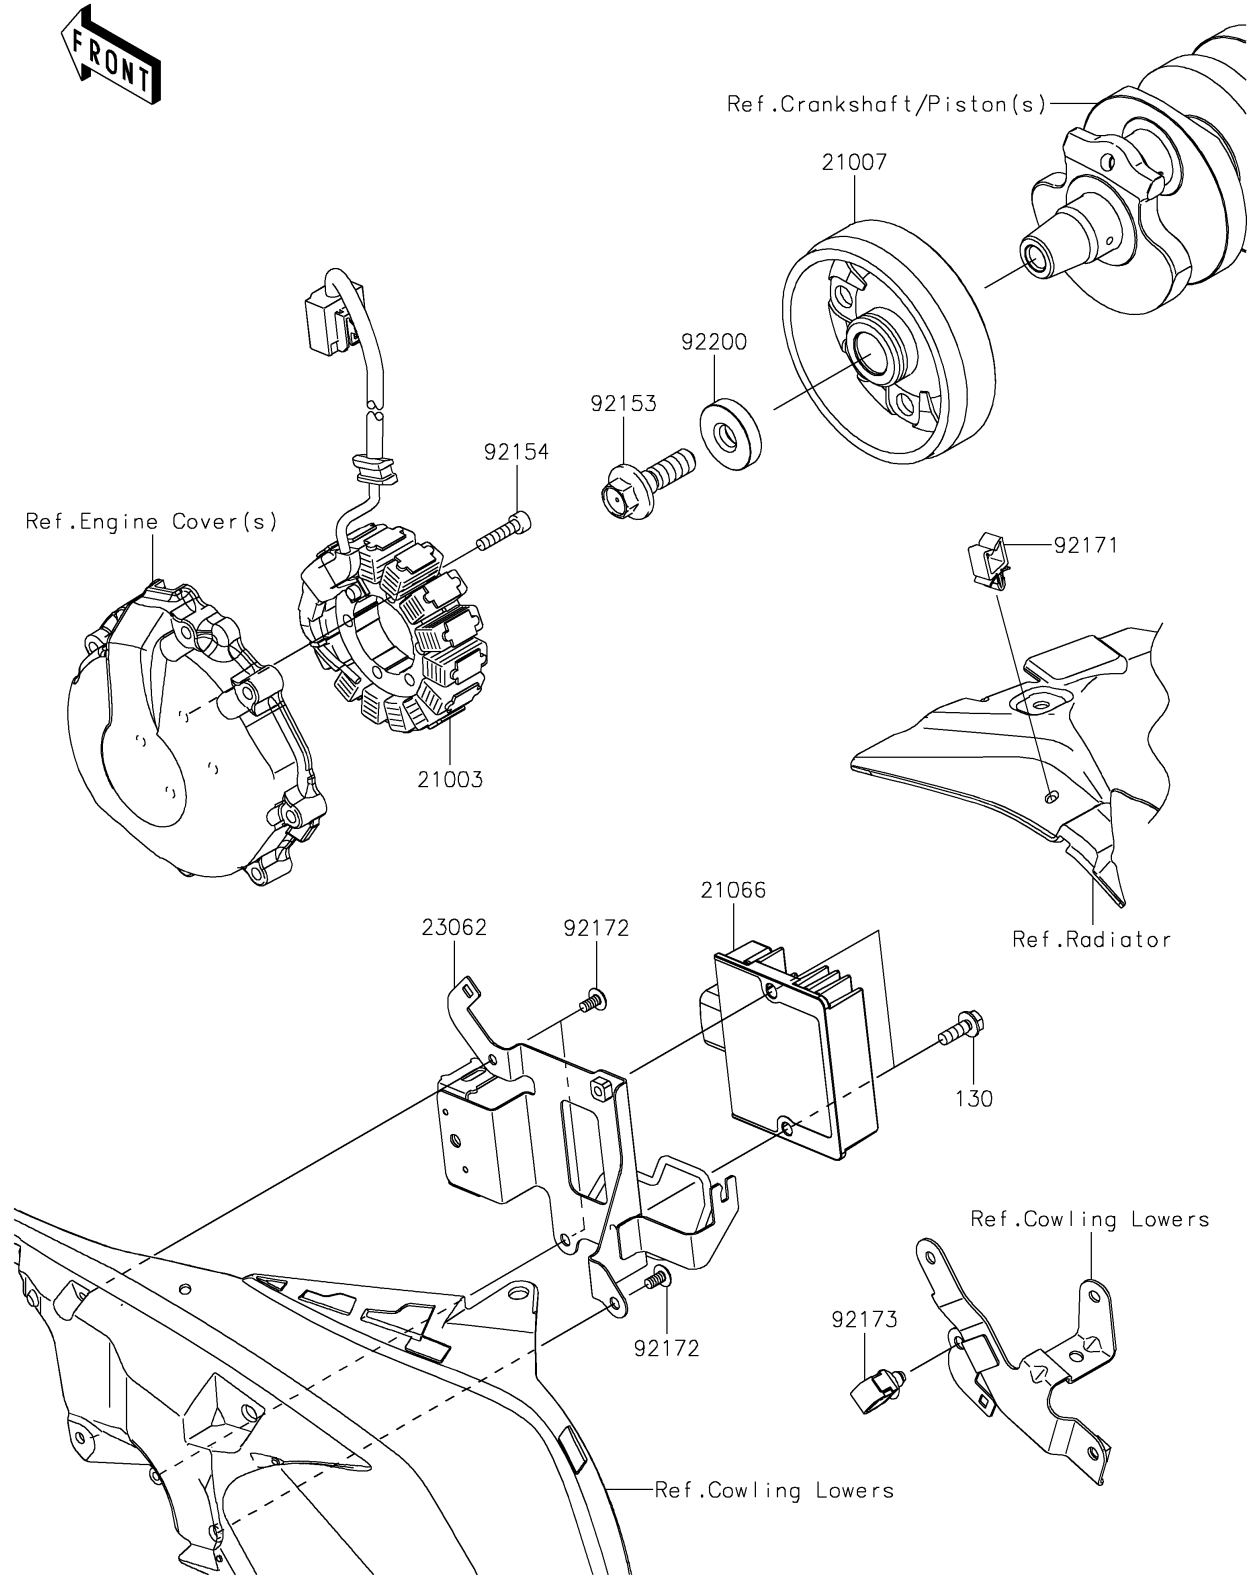

2022 Ninja ZX-6R (CA) PARTS DIAGRAM

Generator

E1810

2022 Ninja ZX-6R (CA) PARTS LIST

Generator

ITEM NAME	PART NUMBER	QUANTITY
STATOR (Ref # 21003)	21003-0185	1
ROTOR (Ref # 21007)	21007-0674	1
REGULATOR-VOLTAGE (Ref # 21066)	21066-0756	1
BRACKET-COMP,REGULATOR (Ref # 23062)	23062-1156	1
BOLT,12X40 (Ref # 92153)	92153-1855	1
BOLT,SOCKET,6X25 (Ref # 92154)	92154-0477	4
CLAMP (Ref # 92171)	92171-0290	1
SCREW,TAPPING,5X10 (Ref # 92172)	92172-0262	3
CLAMP,12MM DIA. (Ref # 92173)	92173-0736	1
WASHER,12X36X8 (Ref # 92200)	92200-1249	1
BOLT-FLANGED,6X18 (Ref # 130)	130BA0618	2