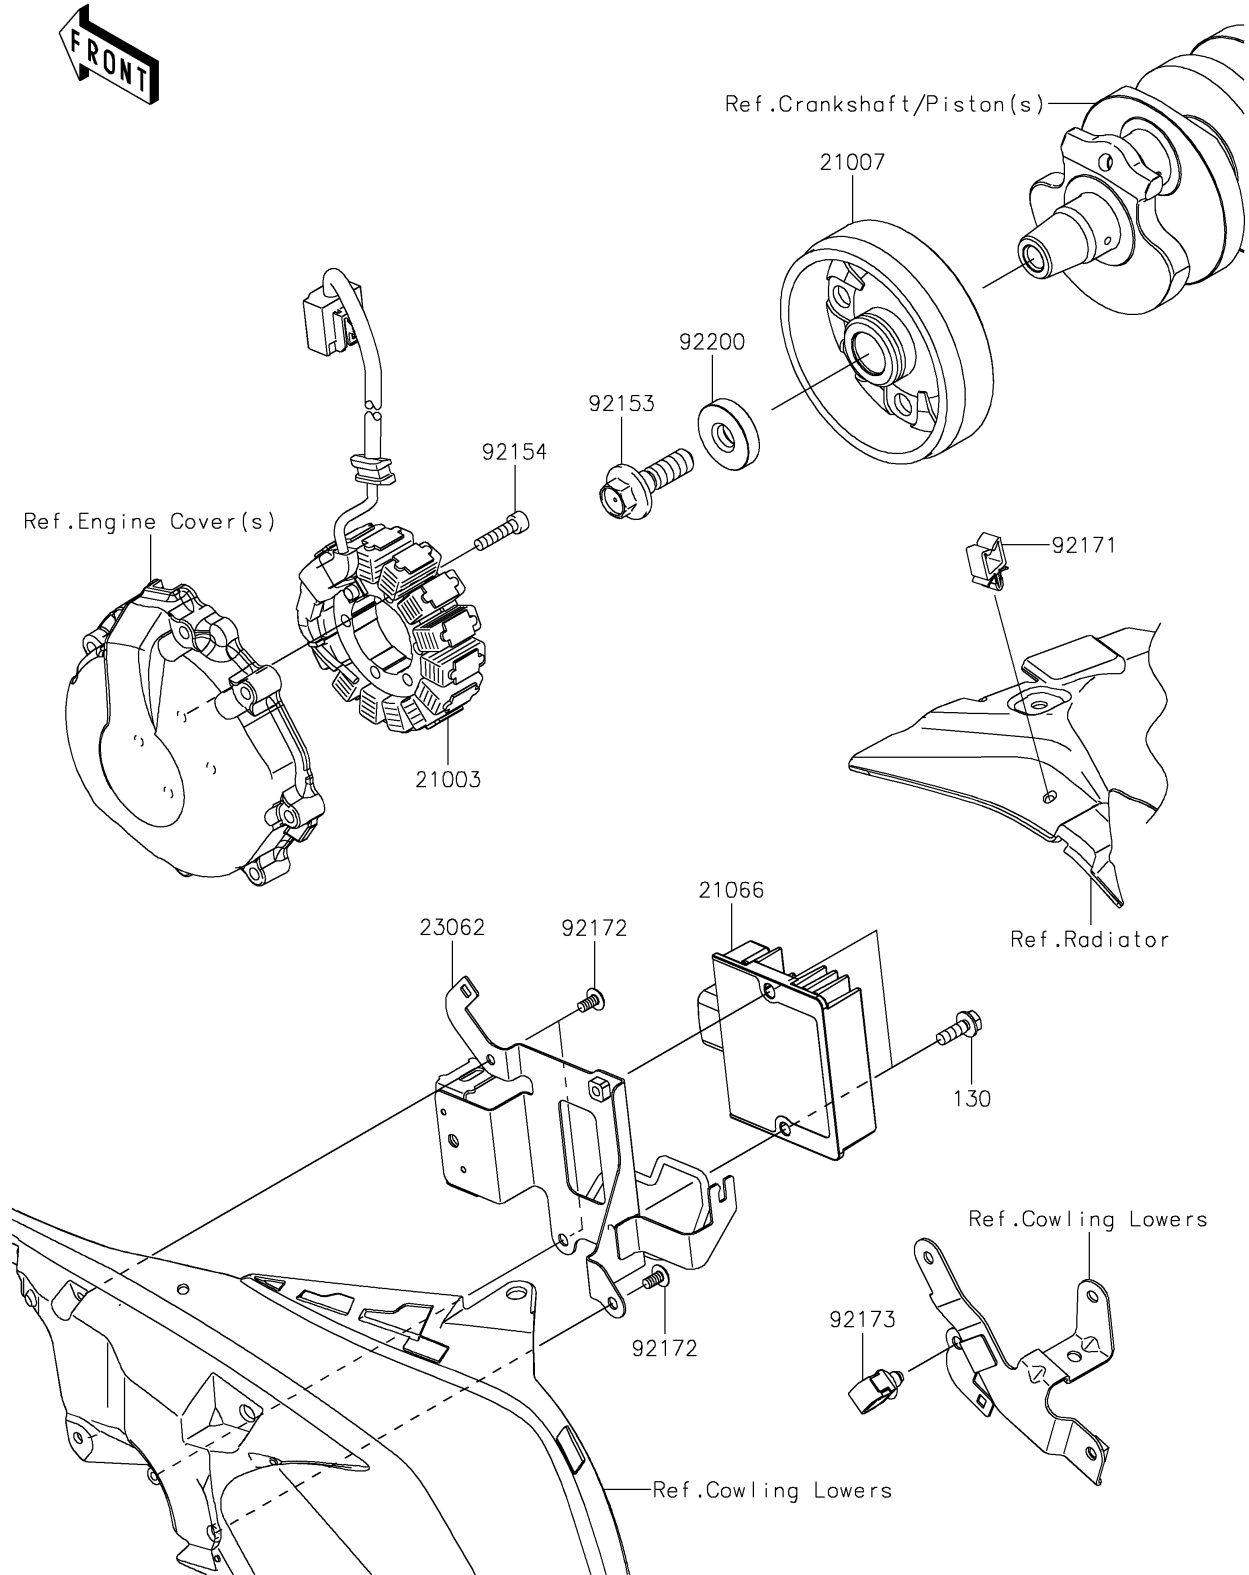

# 2023 Ninja ZX-6R (CA) KRT Edition PARTS DIAGRAM

Generator

E1810

### Generator

ITEM NAME	PART NUMBER	QUANTITY
STATOR (Ref # 21003)	21003-0185	1
ROTOR (Ref # 21007)	21007-0674	1
REGULATOR-VOLTAGE (Ref # 21066)	21066-0756	1
BRACKET-COMP,REGULATOR (Ref # 23062)	23062-1156	1
BOLT,12X40 (Ref # 92153)	92153-1855	1
BOLT,SOCKET,6X25 (Ref # 92154)	92154-0477	4
CLAMP (Ref # 92171)	92171-0290	1
SCREW,TAPPING,5X10 (Ref # 92172)	92172-0262	3
CLAMP,12MM DIA. (Ref # 92173)	92173-0736	1
WASHER,12X36X8 (Ref # 92200)	92200-1249	1
BOLT-FLANGED,6X18 (Ref # 130)	130BA0618	2