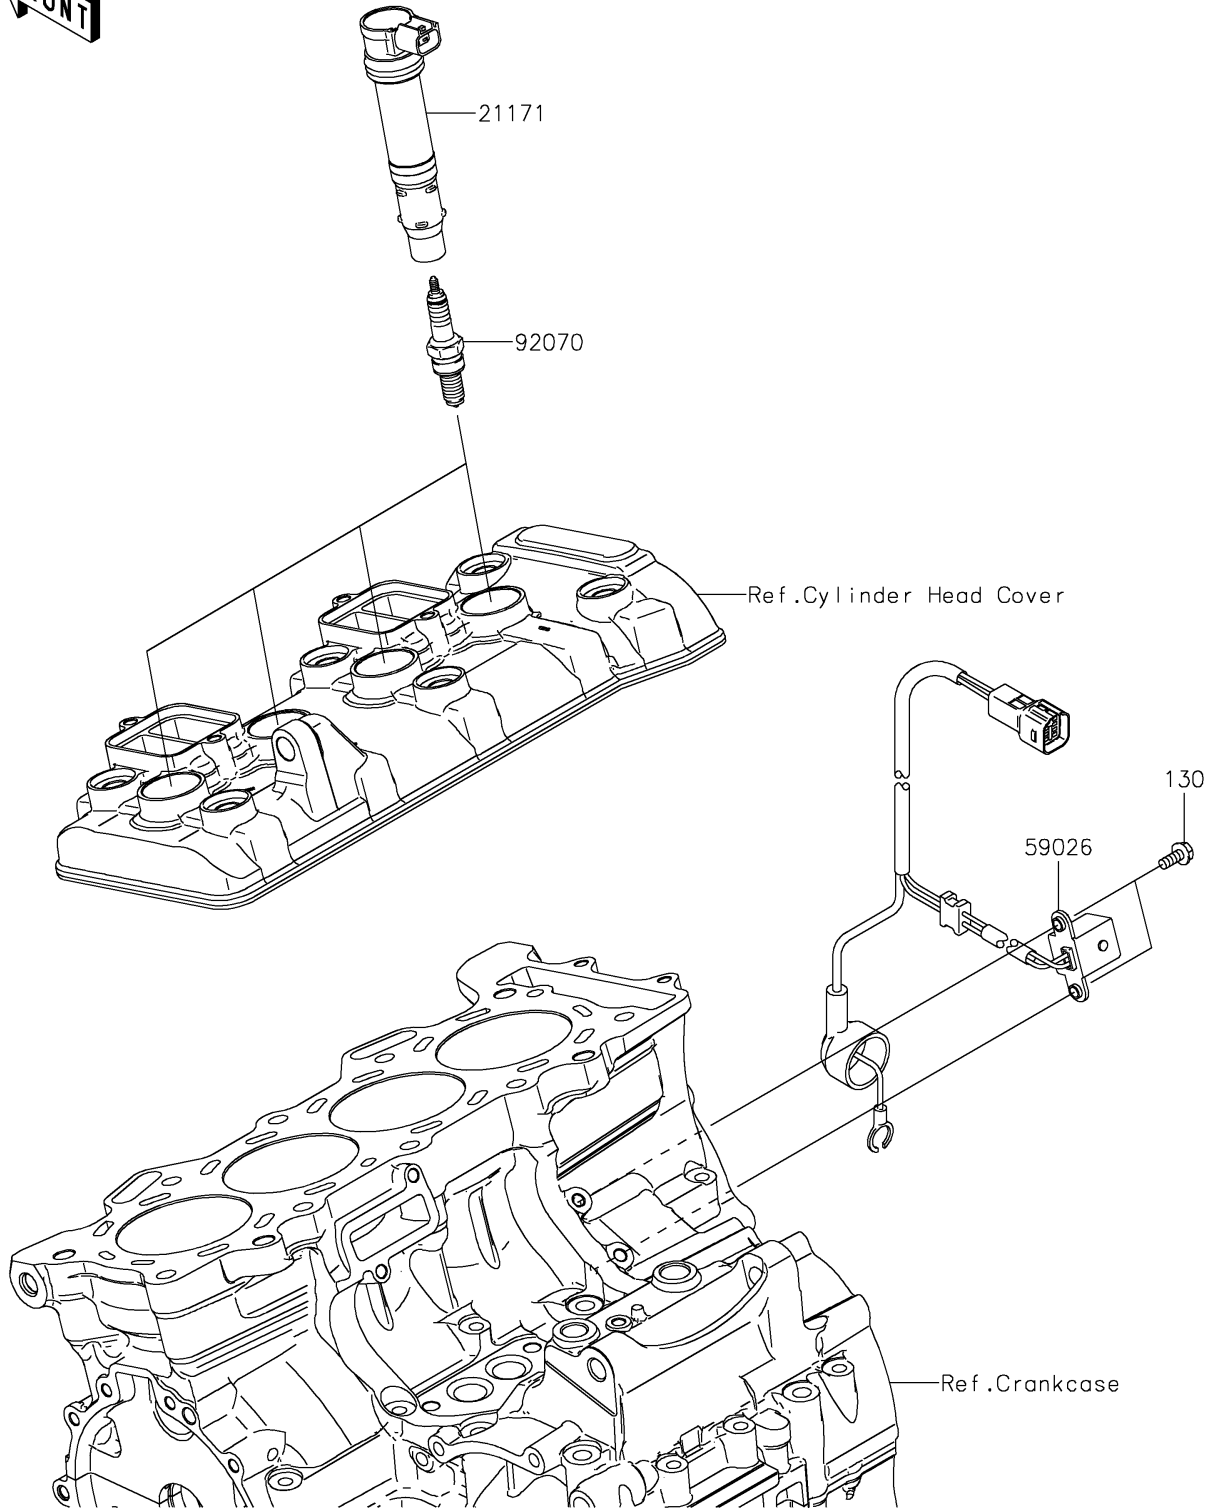

2022 Ninja ZX-6R KRT Edition PARTS DIAGRAM

Ignition System

E1830

2022 Ninja ZX-6R KRT Edition PARTS LIST

Ignition System

ITEM NAME	PART NUMBER	QUANTITY
COIL-ASSY-IGNITION (Ref # 21171)	21171-0757	4
COIL-PULSING (Ref # 59026)	59026-0560	1
PLUG-SPARK,CR9E(NGK) (Ref # 92070)	92070-1266	4
BOLT-FLANGED,5X12 (Ref # 130)	130BA0512	2