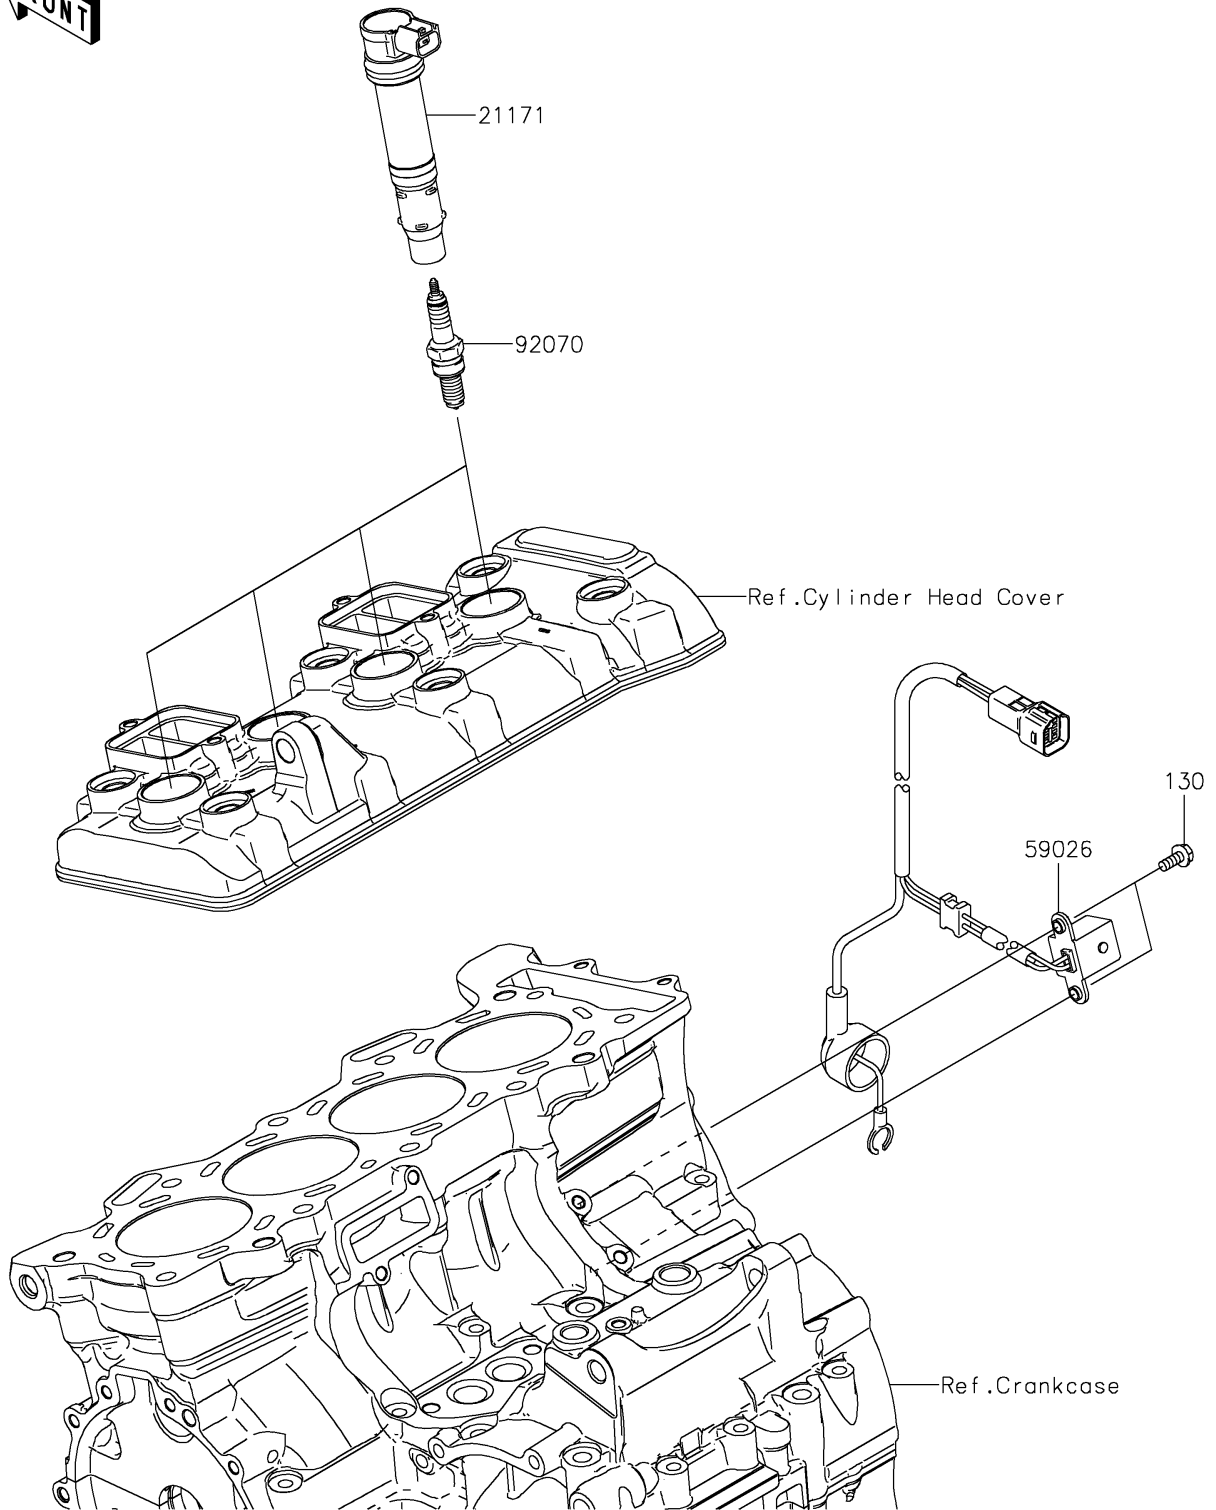

# 2022 Ninja ZX-6R (CA) PARTS DIAGRAM

Ignition System

E1830

### Ignition System

ITEM NAME	PART NUMBER	QUANTITY
COIL-ASSY-IGNITION (Ref # 21171)	21171-0757	4
COIL-PULSING (Ref # 59026)	59026-0560	1
PLUG-SPARK,CR9E(NGK) (Ref # 92070)	92070-1266	4
BOLT-FLANGED,5X12 (Ref # 130)	130BA0512	2