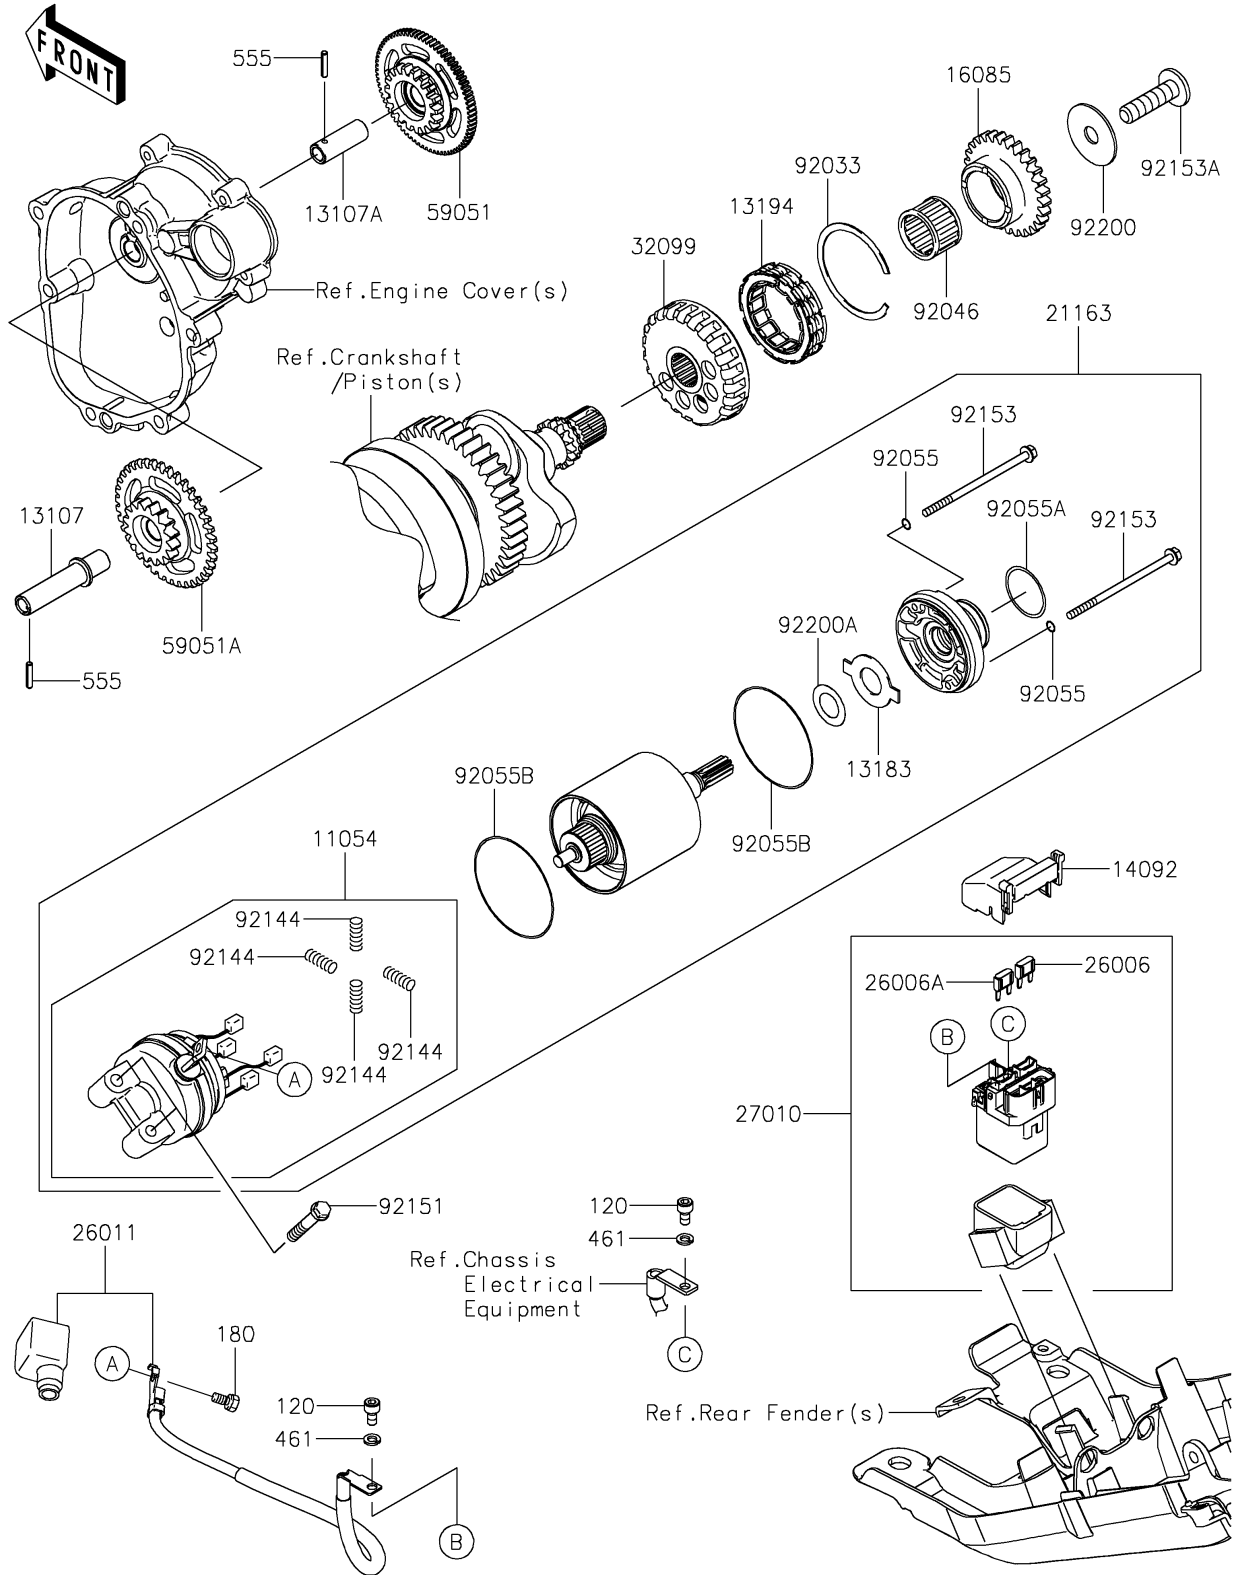

2022 Ninja ZX-6R (CA) PARTS DIAGRAM

Starter Motor

E1840

2022 Ninja ZX-6R (CA) PARTS LIST

Starter Motor

ITEM NAME	PART NUMBER	QUANTITY
BRACKET (Ref # 11054)	11054-1175	1
SHAFT,ONEWAY CLUTCH SIDE (Ref # 13107)	13107-0168	1
SHAFT,STARTER SIDE (Ref # 13107A)	13107-0174	1
PLATE (Ref # 13183)	13183-1460	1
CLUTCH-ONEWAY (Ref # 13194)	13194-3705	1
COVER (Ref # 14092)	14092-0109	1
GEAR,29T (Ref # 16085)	16085-0101	1
STARTER-ELECTRIC (Ref # 21163)	21163-0734	1
FUSE,MINI BLADE,15A,BLUE (Ref # 26006)	26006-0001	1
FUSE,MINI BLADE,30A,GREEN (Ref # 26006A)	26006-1080	1
WIRE-LEAD (Ref # 26011)	26011-1885	1
SWITCH,MAGNETIC (Ref # 27010)	27010-0794	1
CASE,STARTER CLUTCH (Ref # 32099)	32099-0026	1
GEAR-SPUR,STARTER SIDE (Ref # 59051)	59051-0094	1
GEAR-SPUR,ONEWAY CLUTCH SIDE (Ref # 59051A)	59051-0728	1
RING-SNAP (Ref # 92033)	92033-3731	1
BEARING-NEEDLE,RS263020 (Ref # 92046)	92046-0004	1
RING-O,STARTER (Ref # 92055)	92055-0013	2
RING-O (Ref # 92055A)	92055-0126	1
RING-O (Ref # 92055B)	92055-1455	2
SPRING,BRUSH (Ref # 92144)	92144-1423	4
BOLT,6X35 (Ref # 92151)	92151-1874	2
BOLT (Ref # 92153)	92153-0405	2
BOLT,TORX,10X38 (Ref # 92153A)	92153-1521	1
WASHER,10.5X37X1.6 (Ref # 92200)	92200-0238	1
WASHER (Ref # 92200A)	92200-1019	1
BOLT-SOCKET,5X10 (Ref # 120)	120CB0510	2
BOLT-UPSET-WS,5X10 (Ref # 180)	180BA0510	1
WASHER-SPRING,5MM (Ref # 461)	461DB0500	2

2022 Ninja ZX-6R (CA) PARTS LIST

Starter Motor

ITEM NAME	PART NUMBER	QUANTITY
PIN-SPRING,3X16 (Ref # 555)	555A0316	2