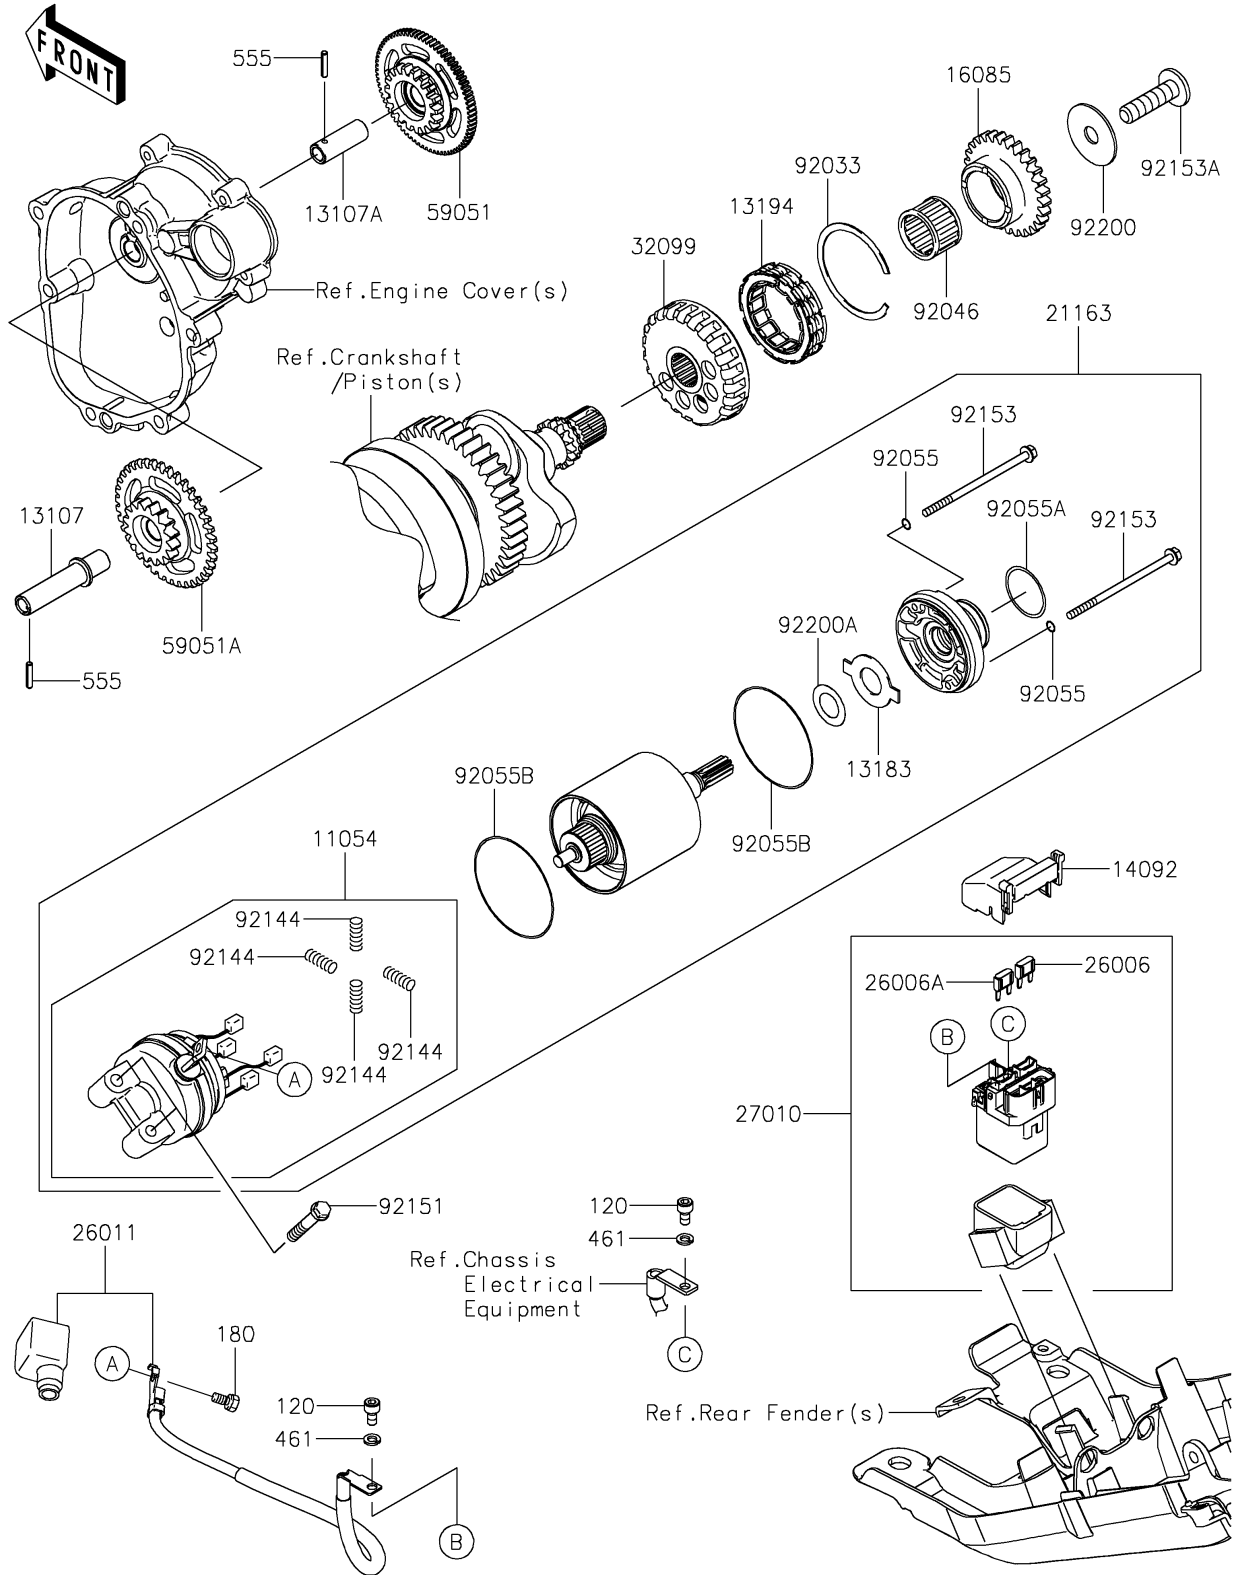

2023 Ninja ZX-6R (CA) KRT Edition PARTS DIAGRAM

Starter Motor

E1840

2023 Ninja ZX-6R (CA) KRT Edition PARTS LIST

Starter Motor

ITEM NAME	PART NUMBER	QUANTITY
BRACKET (Ref # 11054)	11054-1175	1
SHAFT,ONEWAY CLUTCH SIDE (Ref # 13107)	13107-0168	1
SHAFT,STARTER SIDE (Ref # 13107A)	13107-0174	1
PLATE (Ref # 13183)	13183-1460	1
CLUTCH-ONEWAY (Ref # 13194)	13194-3705	1
COVER (Ref # 14092)	14092-0109	1
GEAR,29T (Ref # 16085)	16085-0101	1
STARTER-ELECTRIC (Ref # 21163)	21163-0734	1
FUSE,MINI BLADE,15A,BLUE (Ref # 26006)	26006-0001	1
FUSE,MINI BLADE,30A,GREEN (Ref # 26006A)	26006-1080	1
WIRE-LEAD (Ref # 26011)	26011-1885	1
SWITCH,MAGNETIC (Ref # 27010)	27010-0794	1
CASE,STARTER CLUTCH (Ref # 32099)	32099-0026	1
GEAR-SPUR,STARTER SIDE (Ref # 59051)	59051-0094	1
GEAR-SPUR,ONEWAY CLUTCH SIDE (Ref # 59051A)	59051-0728	1
RING-SNAP (Ref # 92033)	92033-3731	1
BEARING-NEEDLE,RS263020 (Ref # 92046)	92046-0004	1
RING-O,STARTER (Ref # 92055)	92055-0013	2
RING-O (Ref # 92055A)	92055-0126	1
RING-O (Ref # 92055B)	92055-1455	2
SPRING,BRUSH (Ref # 92144)	92144-1423	4
BOLT,6X35 (Ref # 92151)	92151-1874	2
BOLT (Ref # 92153)	92153-0405	2
BOLT,TORX,10X38 (Ref # 92153A)	92153-1521	1
WASHER,10.5X37X1.6 (Ref # 92200)	92200-0238	1
WASHER (Ref # 92200A)	92200-1019	1
BOLT-SOCKET,5X10 (Ref # 120)	120CB0510	2
BOLT-UPSET-WS,5X10 (Ref # 180)	180BA0510	1
WASHER-SPRING,5MM (Ref # 461)	461DB0500	2

2023 Ninja ZX-6R (CA) KRT Edition PARTS LIST

Starter Motor

ITEM NAME	PART NUMBER	QUANTITY
PIN-SPRING,3X16 (Ref # 555)	555A0316	2